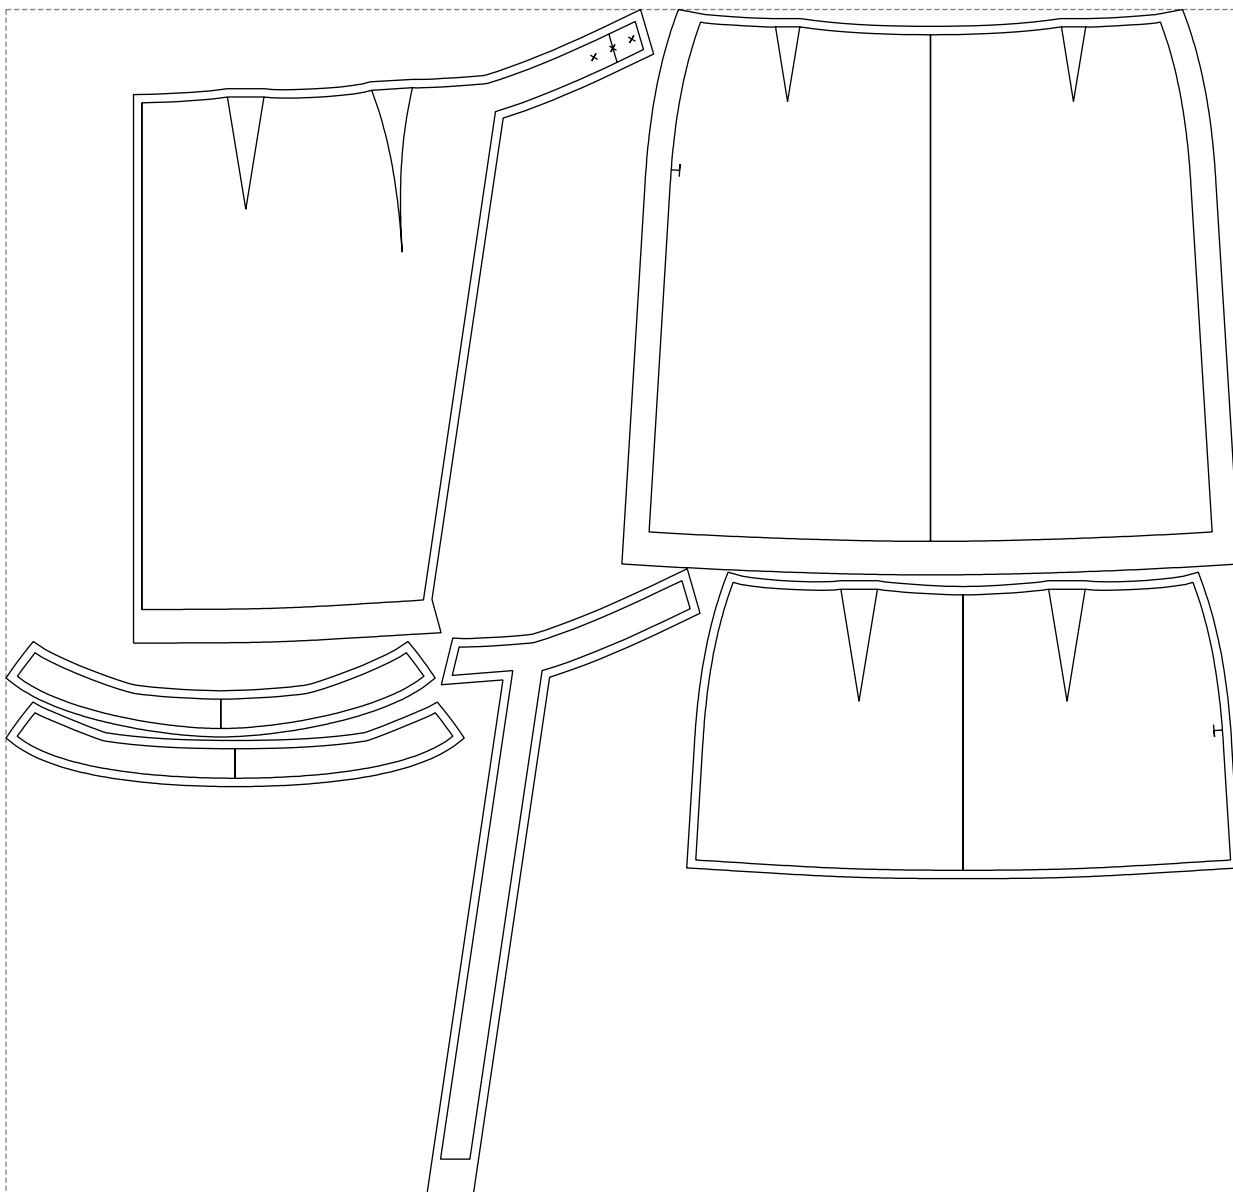

Not for print

Paper size: A4, size:1318.01 x1035.23 mm

Example

size:1468.90 x1409.38 mm

Maneken =1 ver.0

rz_1=170

rz_16=112

rz_17=96.2

rz_18=94

rz_19=120

rz_20=117

.
.
.