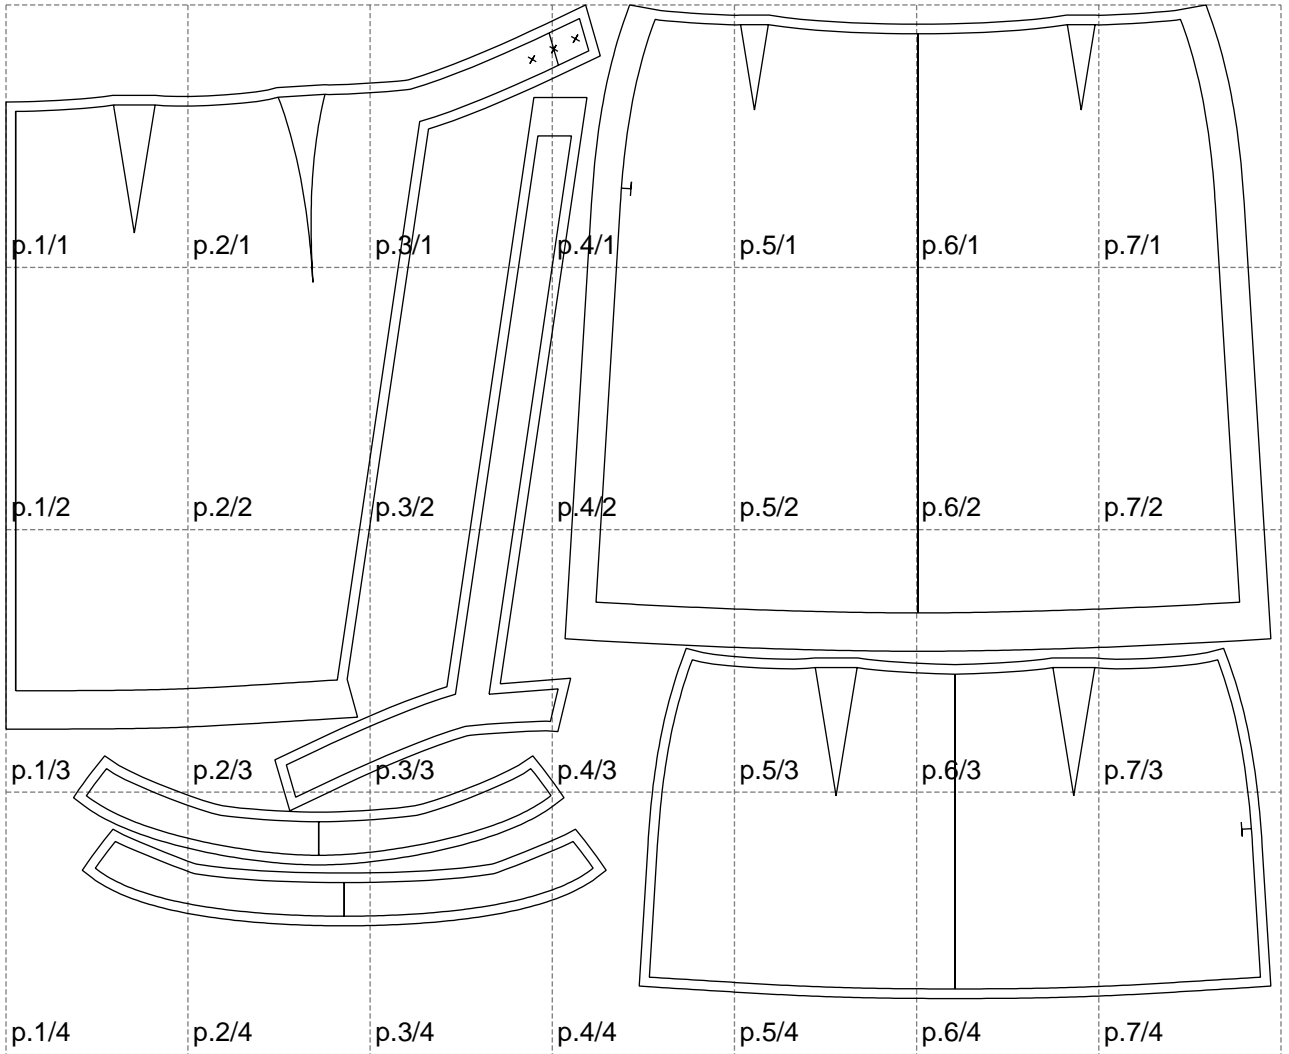

Not for print

Paper size: A4, size:1318.01 x1035.23 mm

Example

size:1468.90 x1409.38 mm

Maneken =1 ver.0

rz_1=170

rz_16=112

rz_17=96.2

rz_18=94

rz_19=120

rz_20=117

.
.
.