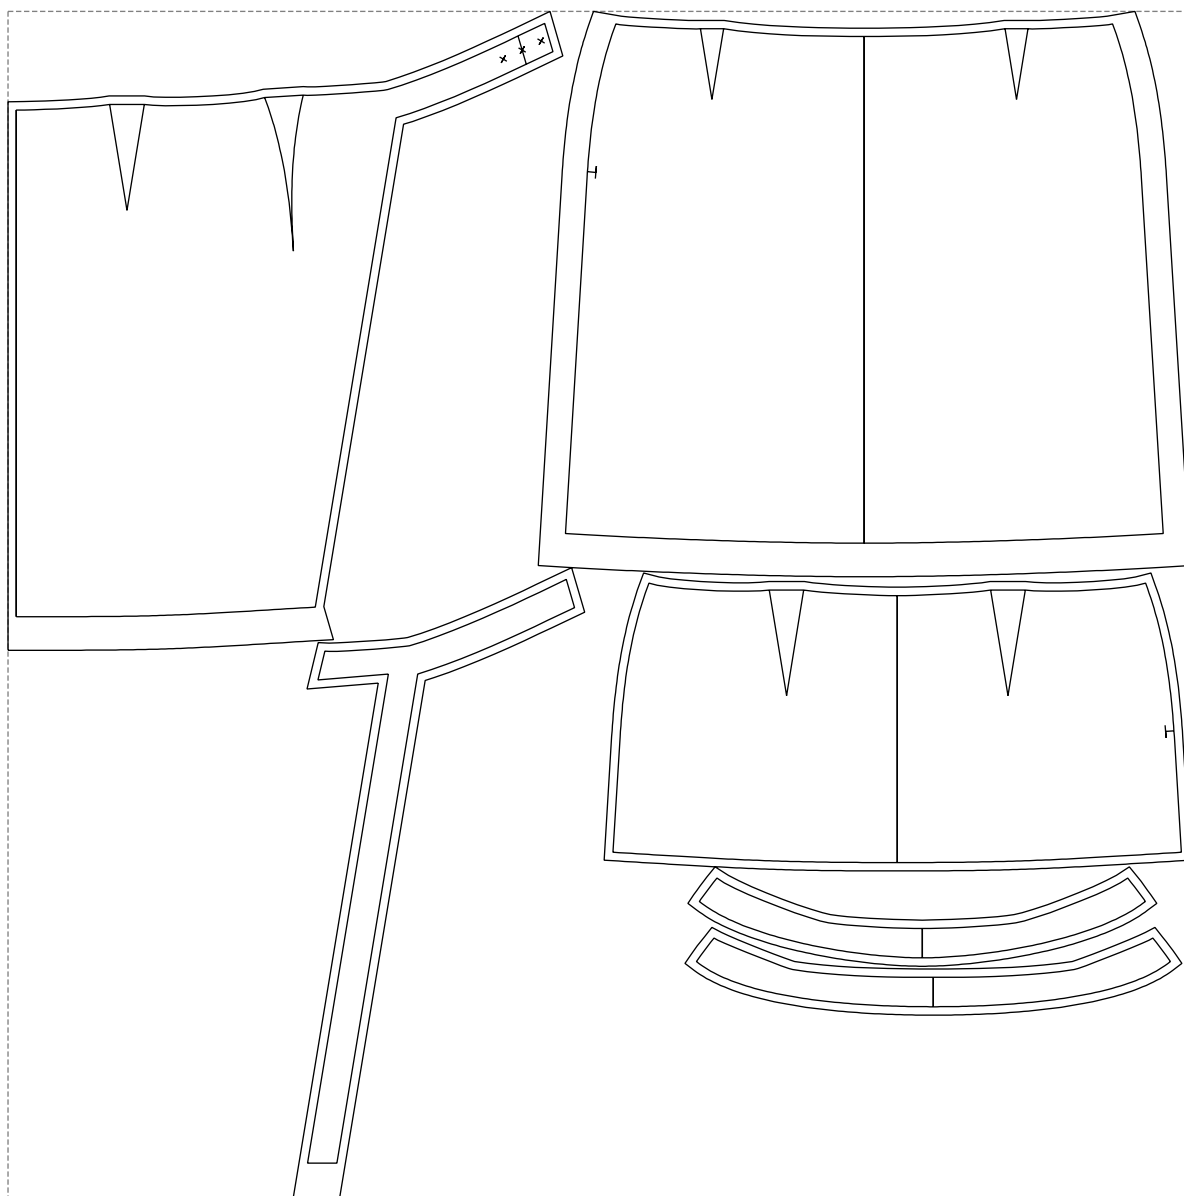

# Example

size:1408.13 x1411.90 mm

Maneken =1 ver.0

rz\_1=170

rz\_16=120

rz\_17=104

rz\_18=103.6

rz\_19=128