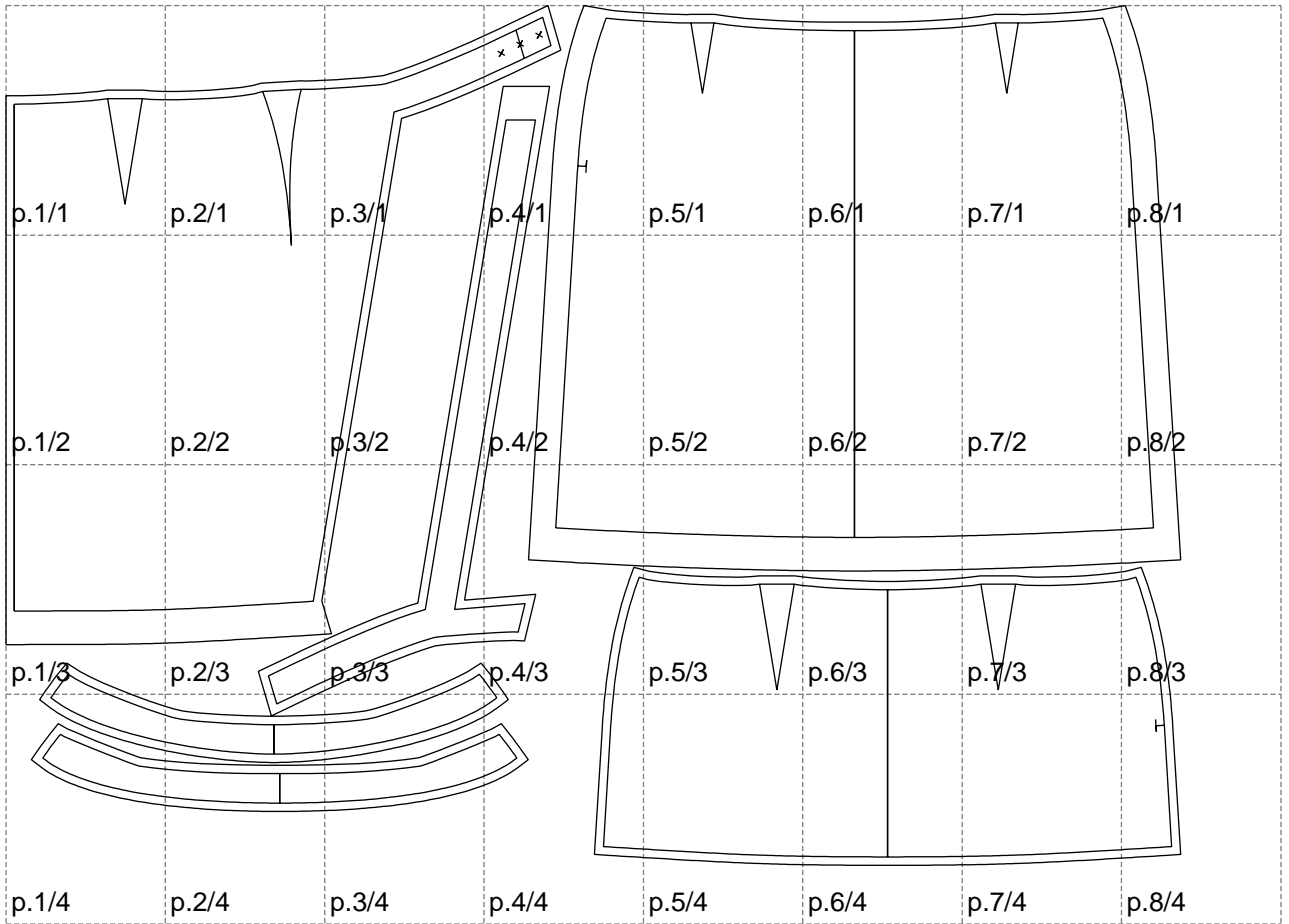

Not for print

Paper size: A4, size:1399.00 x1023.78 mm

# Example

size:1408.13 x1411.90 mm

Maneken =1 ver.0

rz\_1=170

rz\_16=120

rz\_17=104

rz\_18=103.6

rz\_19=128

rz\_20=125.1

---

. . . . .  
. . . . .  
. . . . .