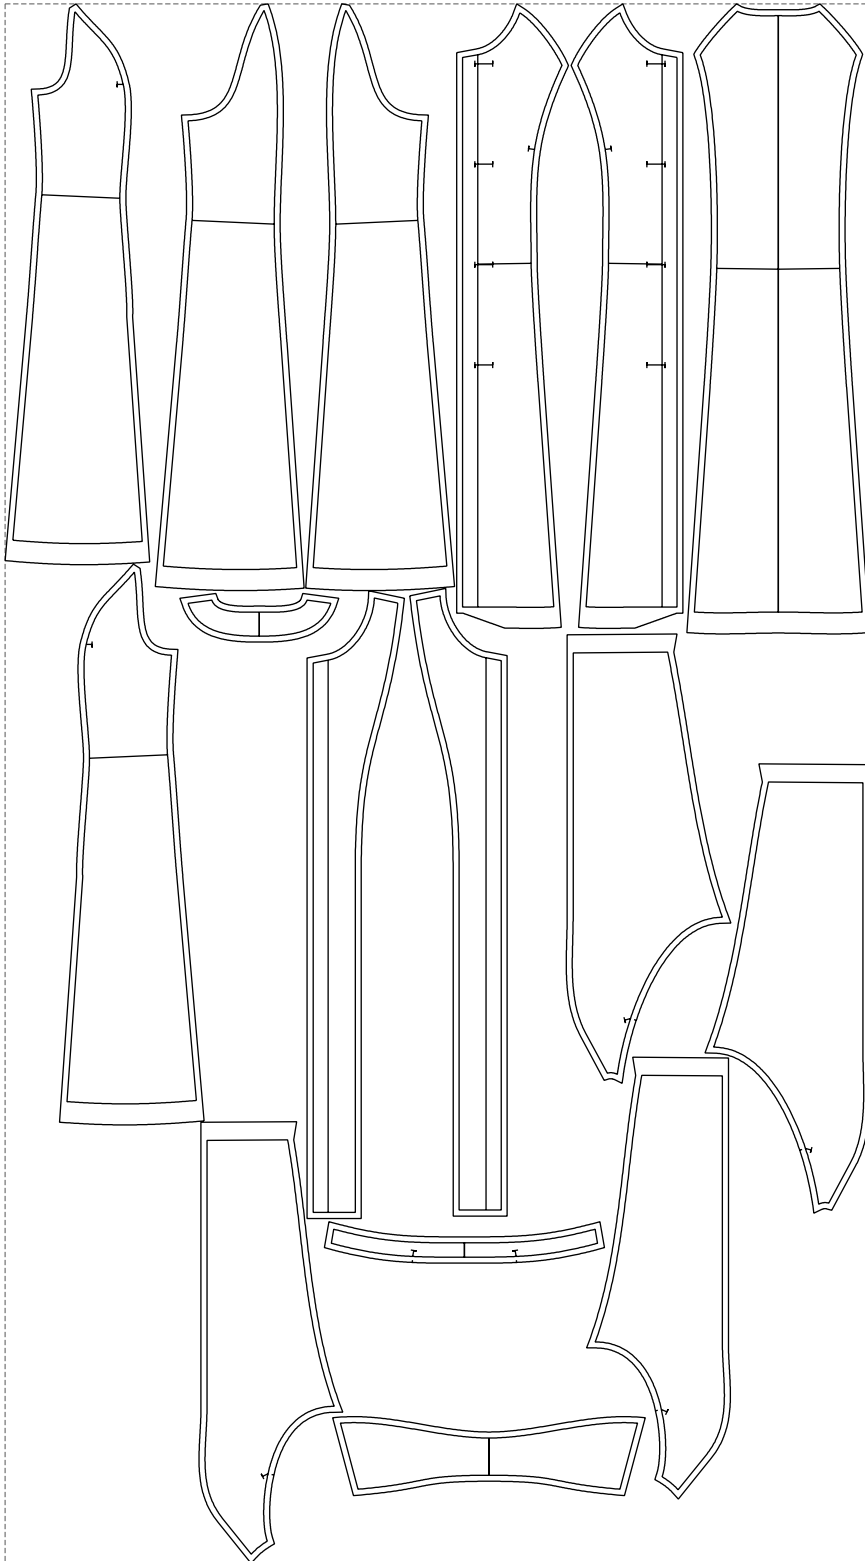

Not for print

Paper size: A4, size:1338.73 x1403.51 mm

# Example

size:1438.60 x2595.50 mm

Maneken =1 ver.0

rz\_1=170

rz\_16=88

rz\_17=75.6

rz\_18=67.6

rz\_19=96

rz\_20=94.6

---

. . . . .  
. . . . .  
. . . . .