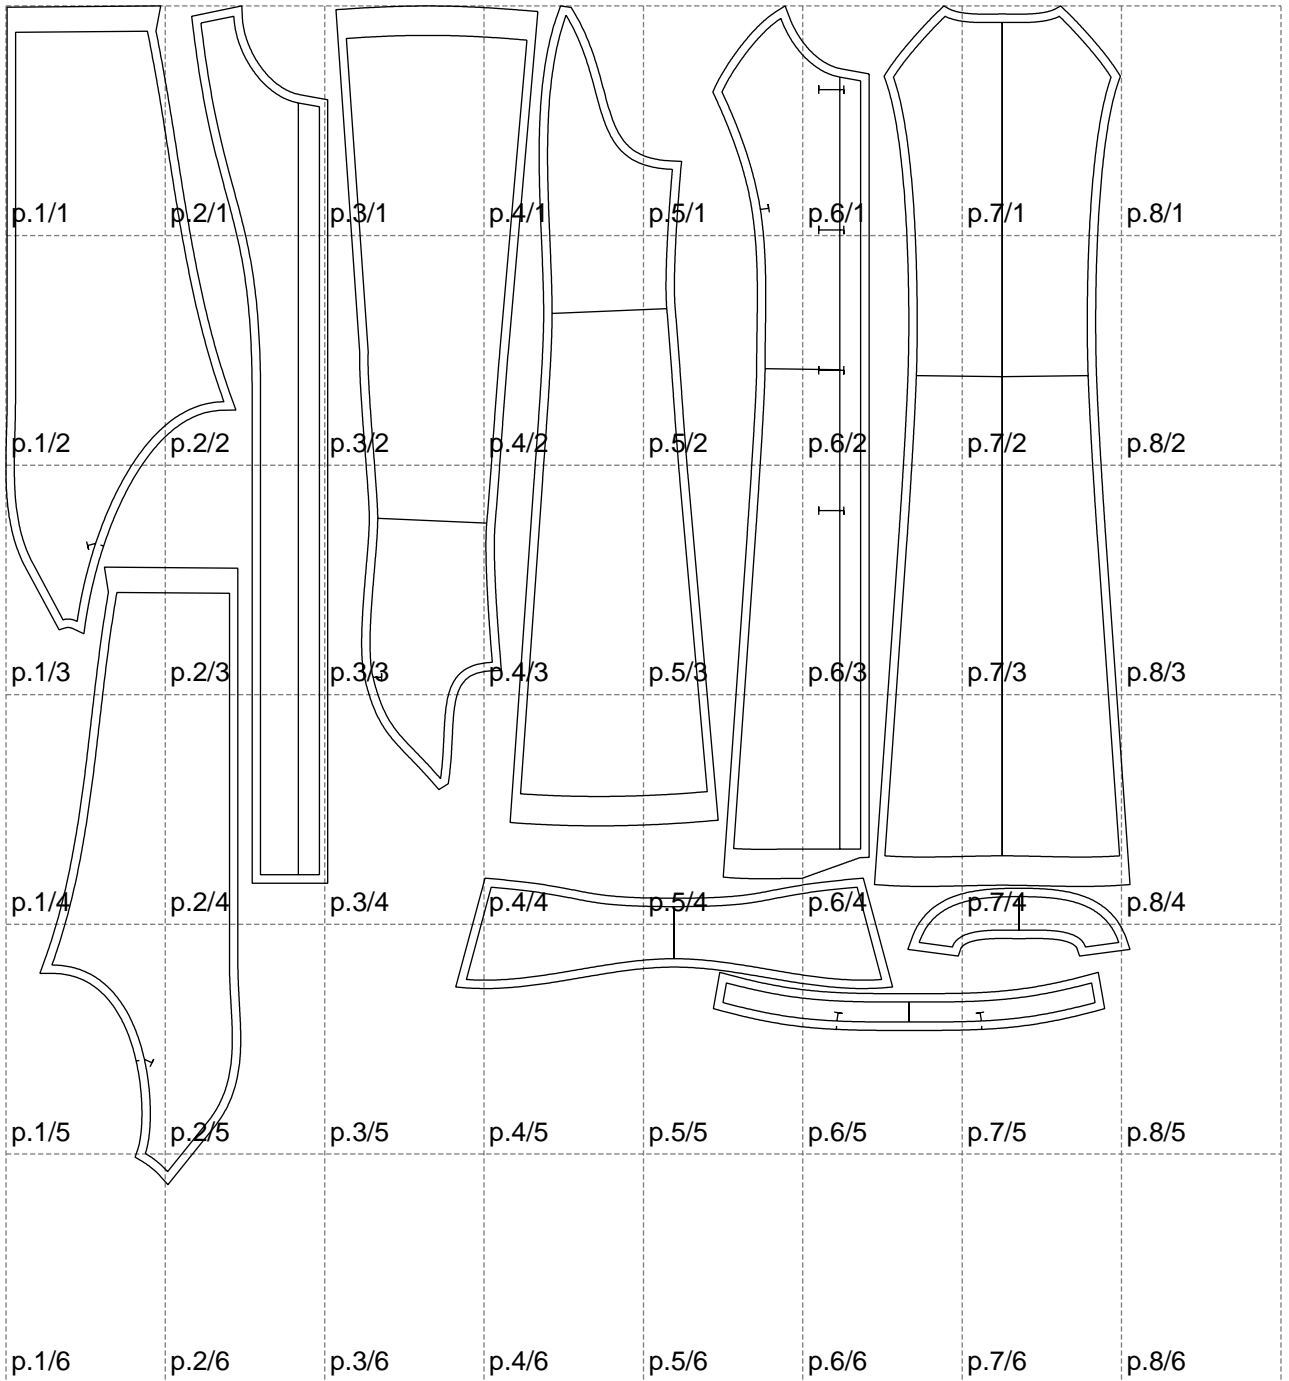

Not for print

Paper size: A4, size:1338.73 x1403.51 mm

# Example

size:1438.60 x2595.50 mm

Maneken =1 ver.0

rz\_1=170

rz\_16=88

rz\_17=75.6

rz\_18=67.6

rz\_19=96

rz\_20=94.6

---

. . . . .  
. . . . .  
. . . . .