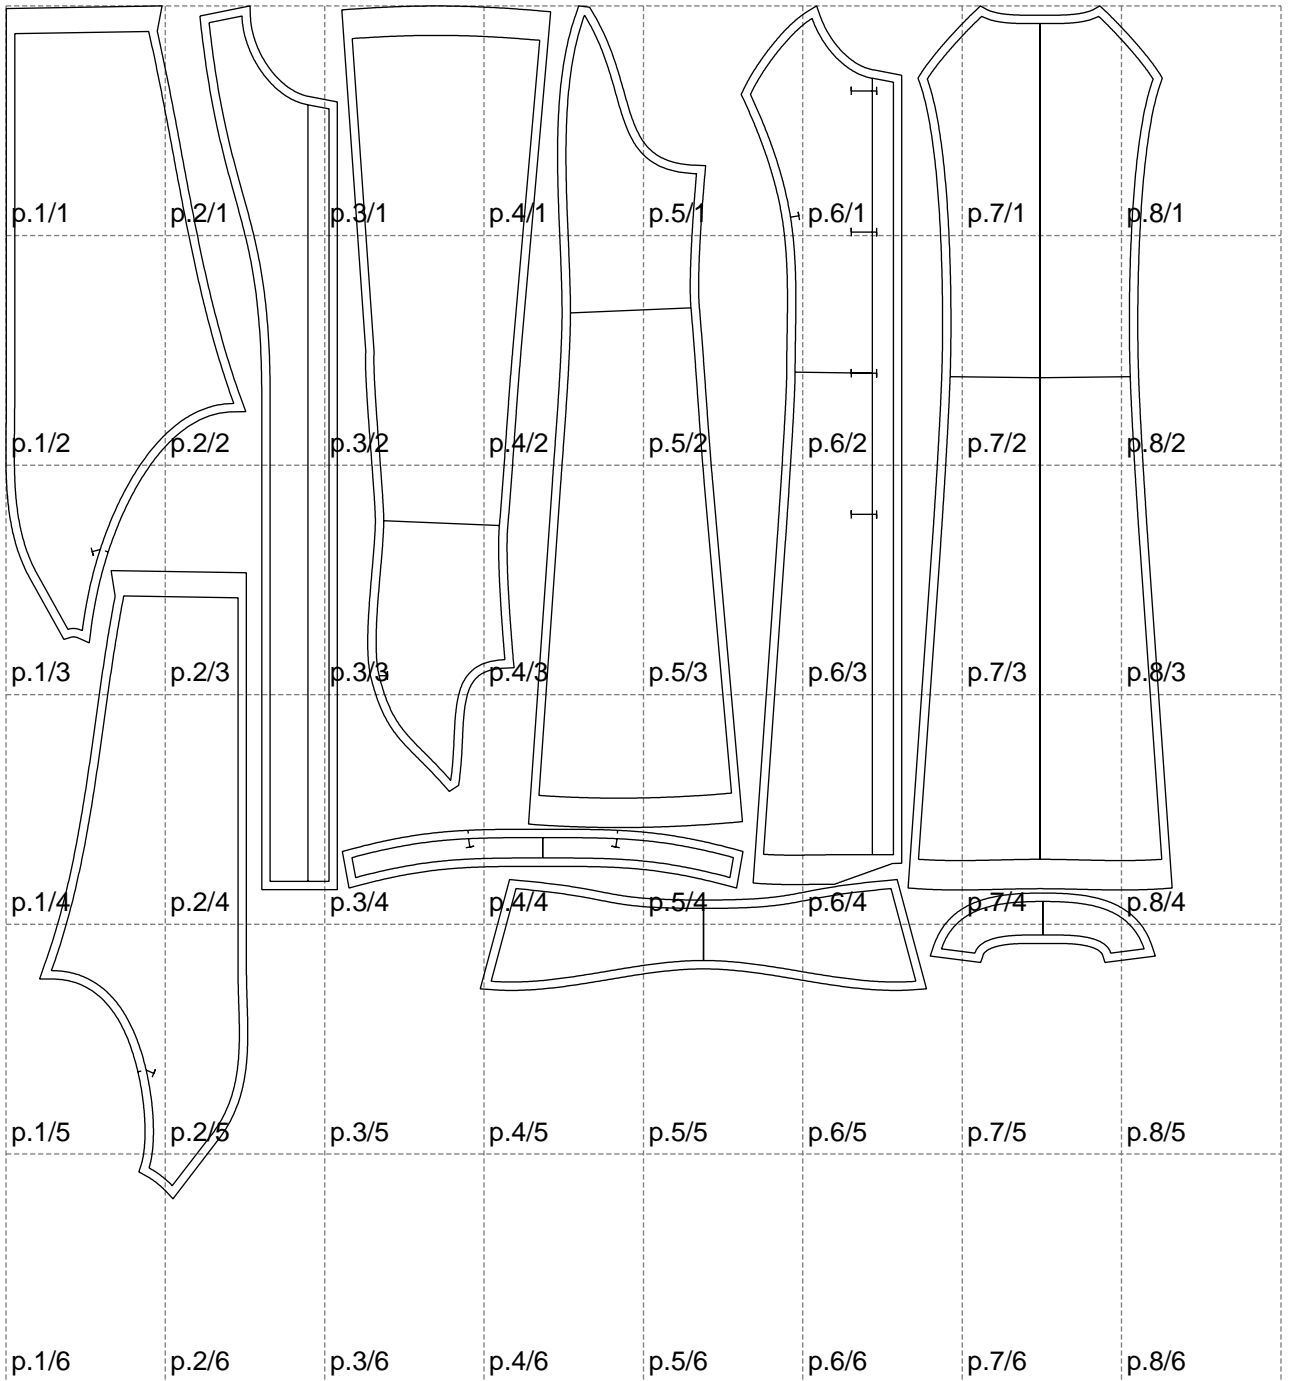

Not for print

Paper size: A4, size:1388.97 x1420.48 mm

# Example

size:1499.00 x2554.23 mm

Maneken =1 ver.0

rz\_1=170

rz\_16=92

rz\_17=78.8

rz\_18=71.8

rz\_19=100

rz\_20=98.1

---

. . . . .  
. . . . .  
. . . . .