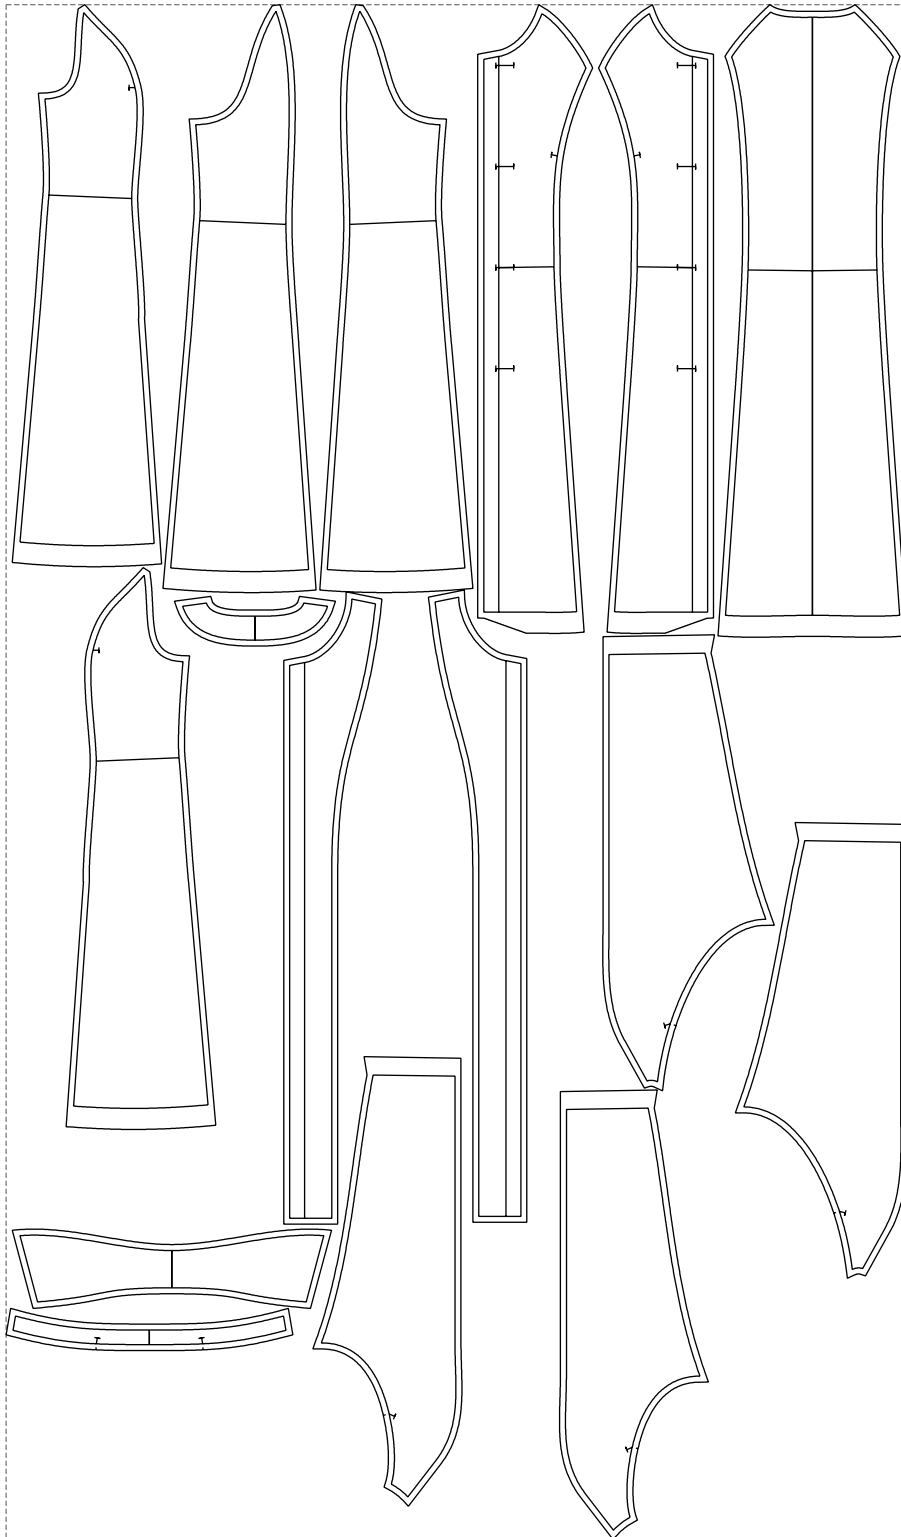

Not for print

Paper size: A4, size:1388.97 x1420.48 mm

# Example

size:1499.00 x2554.23 mm

Maneken =1 ver.0

rz\_1=170

rz\_16=92

rz\_17=78.8

rz\_18=71.8

rz\_19=100

rz\_20=98.1

---

. . . . .  
. . . . .  
. . . . .