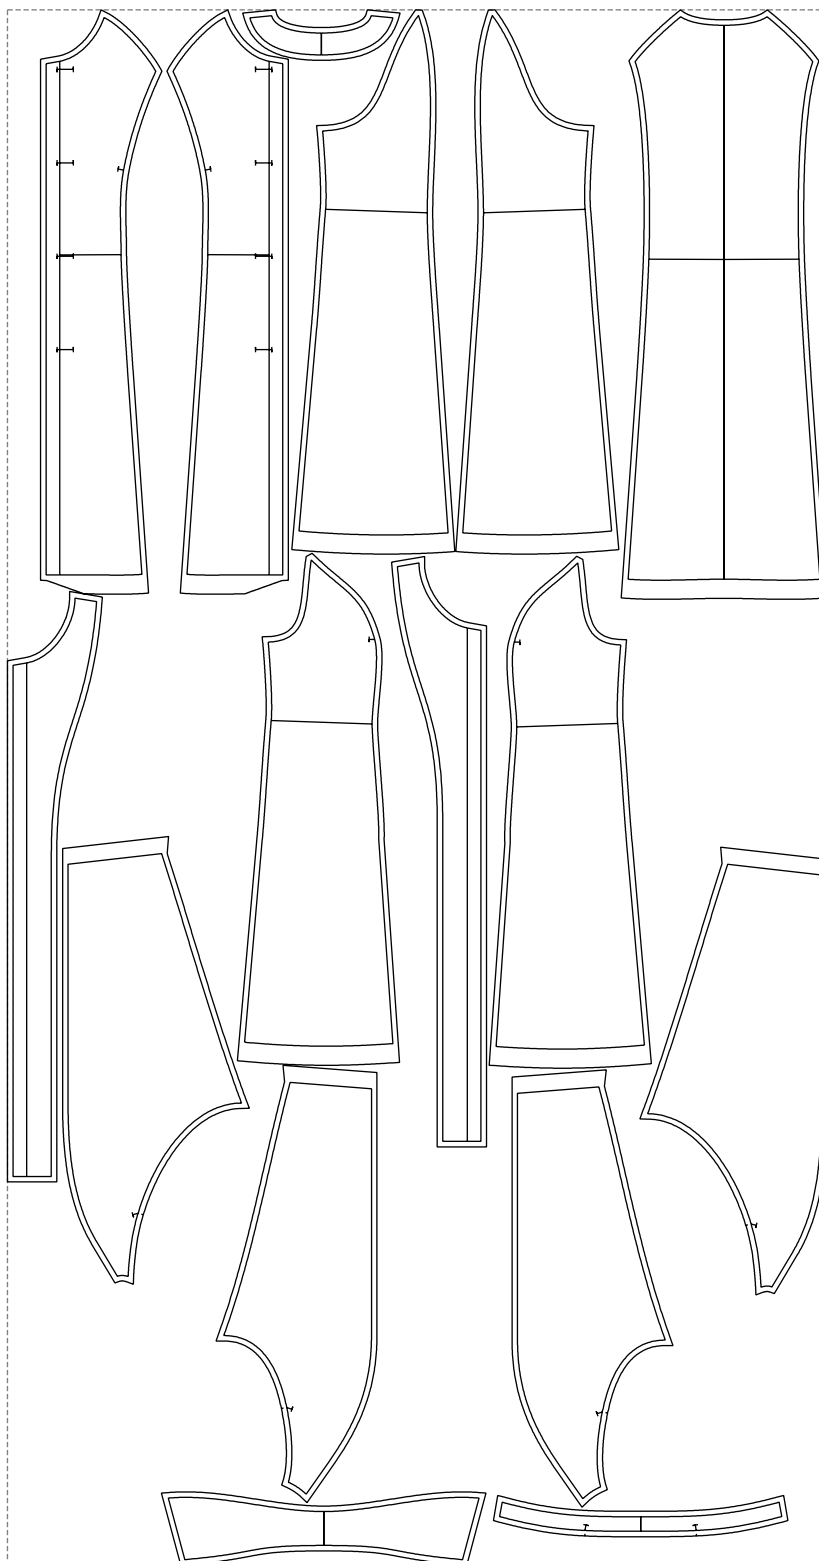

Not for print

Paper size: A4, size:1399.00 x1796.71 mm

# Example

size:1499.00 x2847.71 mm

Maneken =1 ver.0

rz\_1=170

rz\_16=116

rz\_17=100

rz\_18=98.8

rz\_19=124