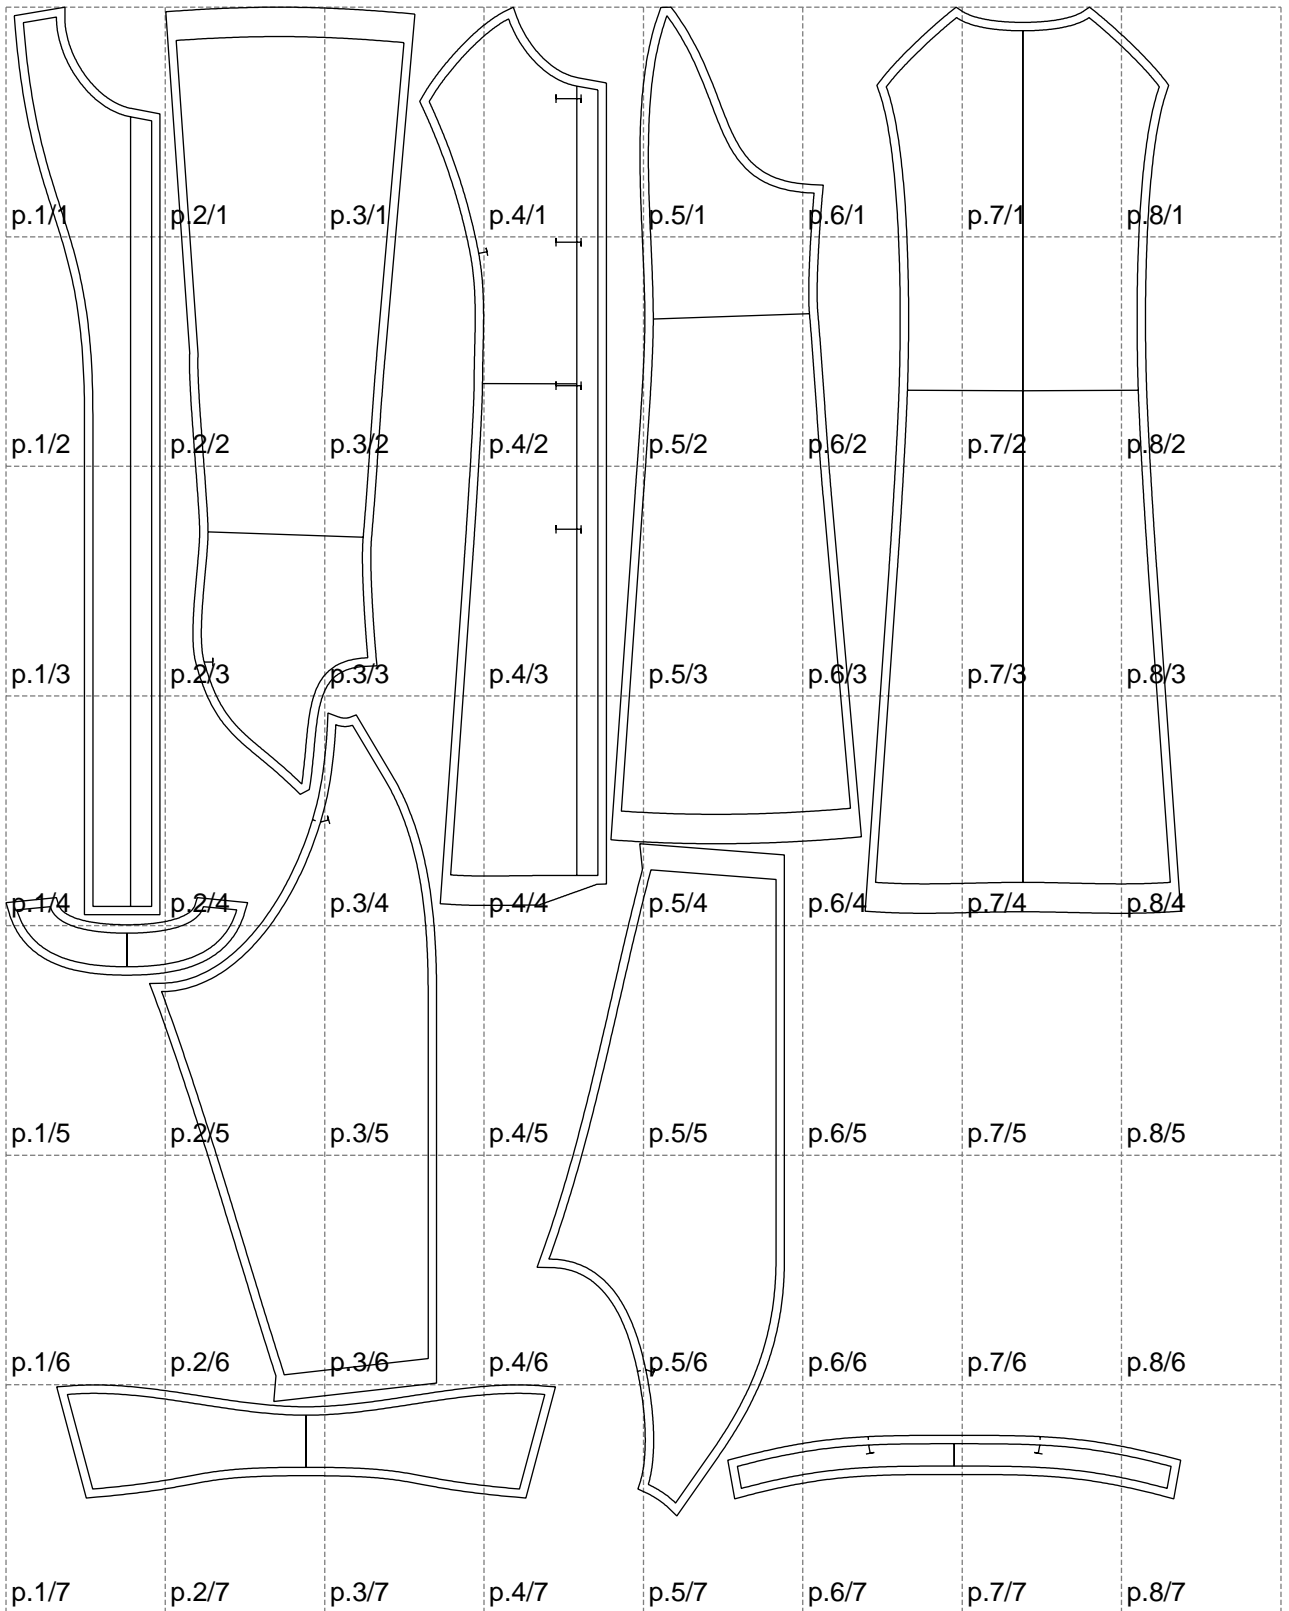

Not for print

Paper size: A4, size:1399.00 x1796.71 mm

# Example

size:1499.00 x2847.71 mm

Maneken =1 ver.0

rz\_1=170

rz\_16=116

rz\_17=100

rz\_18=98.8

rz\_19=124

rz\_20=121

---

. . . . .  
. . . . .  
. . . . .