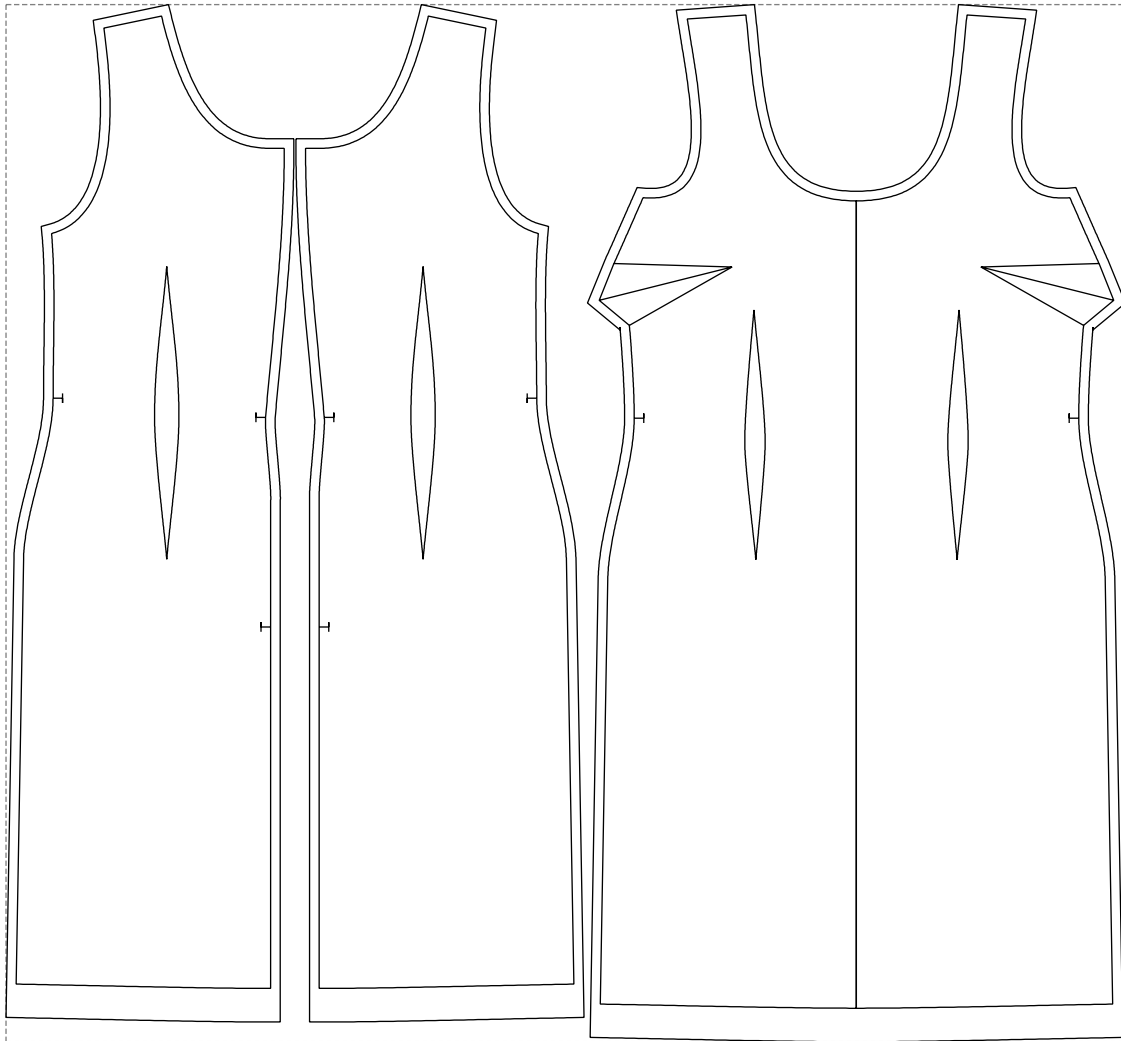

# Example

size:1166.53 x1080.94 mm

Maneken =1 ver.0

rz\_1=170

rz\_16=92

rz\_17=78.8

rz\_18=71.8

rz\_19=100