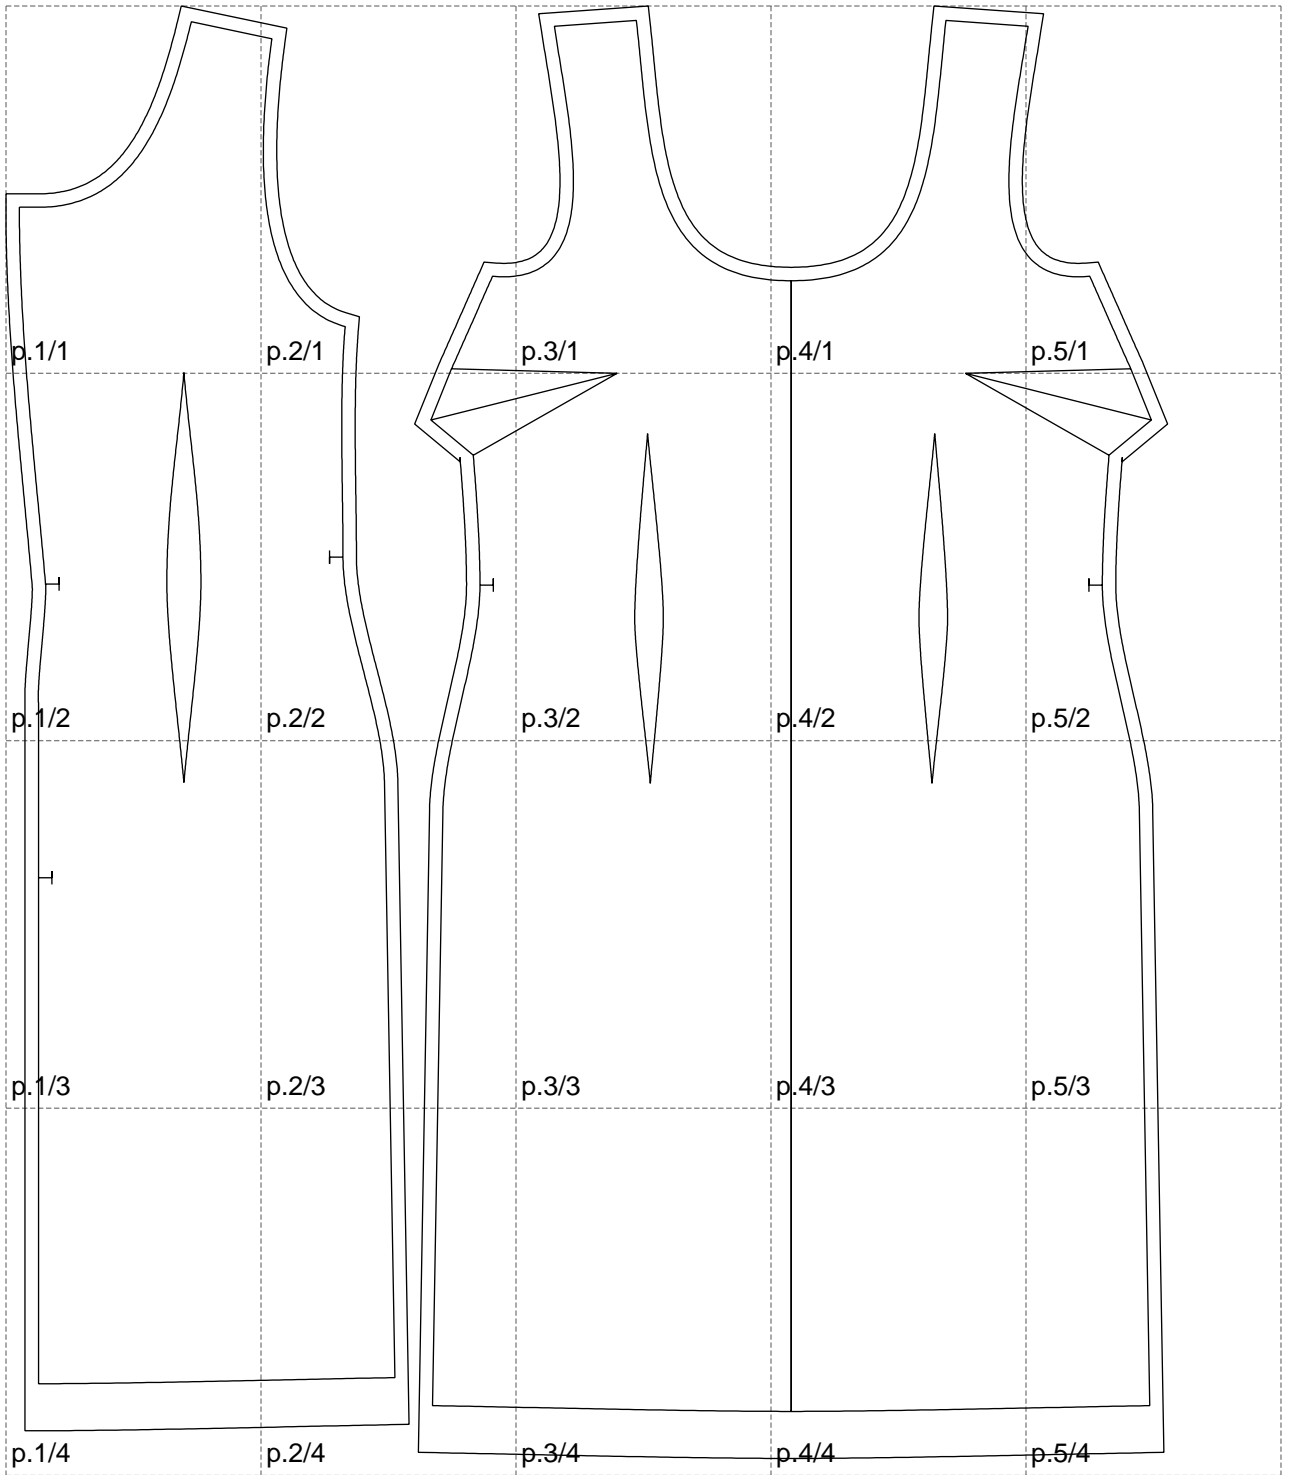

Not for print

Paper size: A4, size:864.67 x1080.94 mm

# Example

size:1166.53 x1080.94 mm

Maneken =1 ver.0

rz\_1=170

rz\_16=92

rz\_17=78.8

rz\_18=71.8

rz\_19=100

rz\_20=98.1

---

. . . . .  
. . . . .  
. . . . .