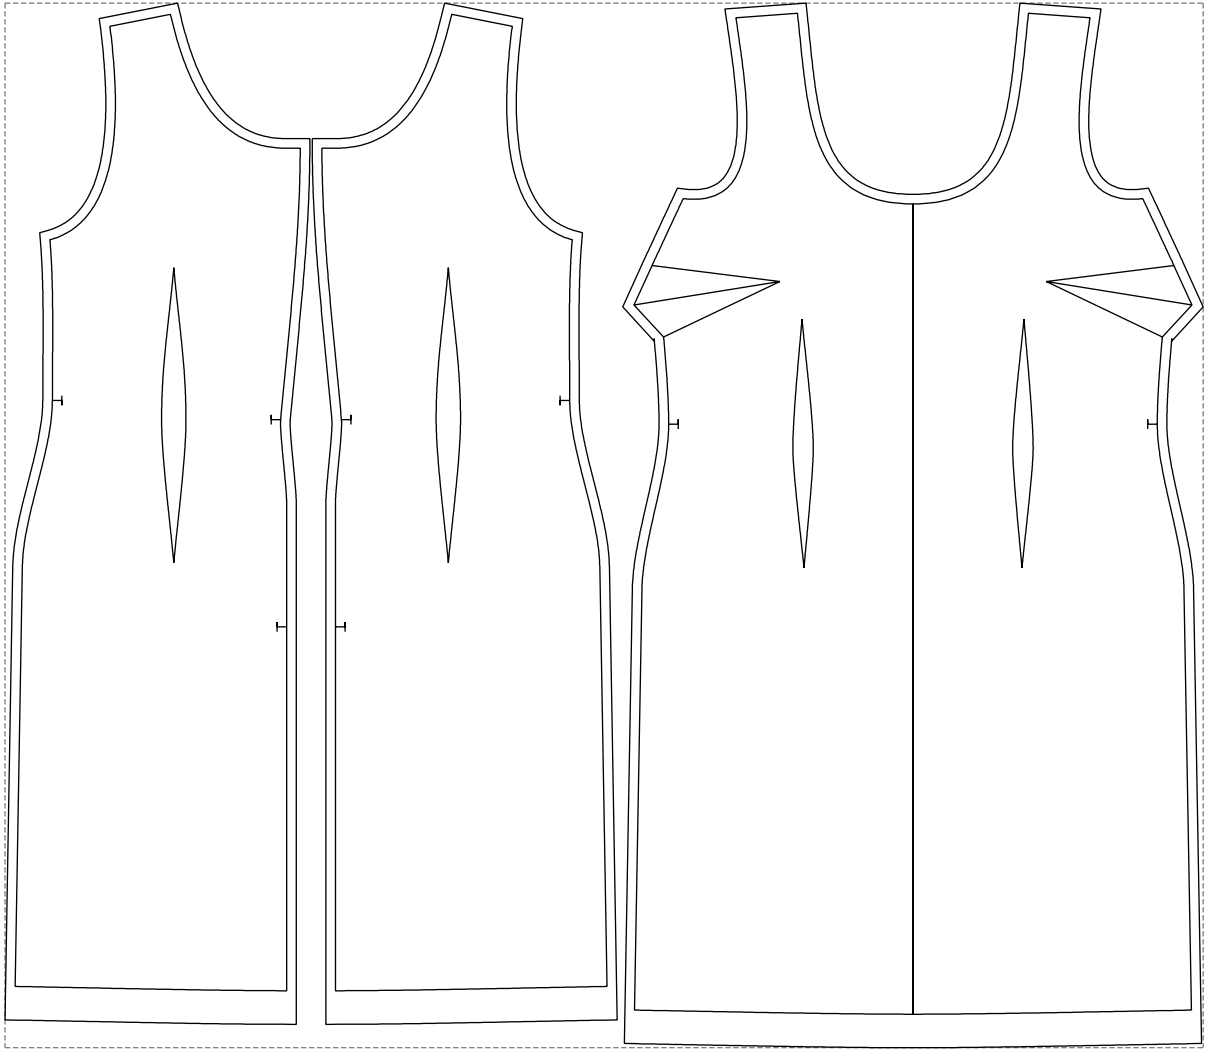

# Example

size:1248.73 x1088.88 mm

Maneken =1 ver.0

rz\_1=170

rz\_16=100

rz\_17=85.4

rz\_18=80.2

rz\_19=108

rz\_20=105.4

---

. . . . .  
. . . . .  
. . . . .