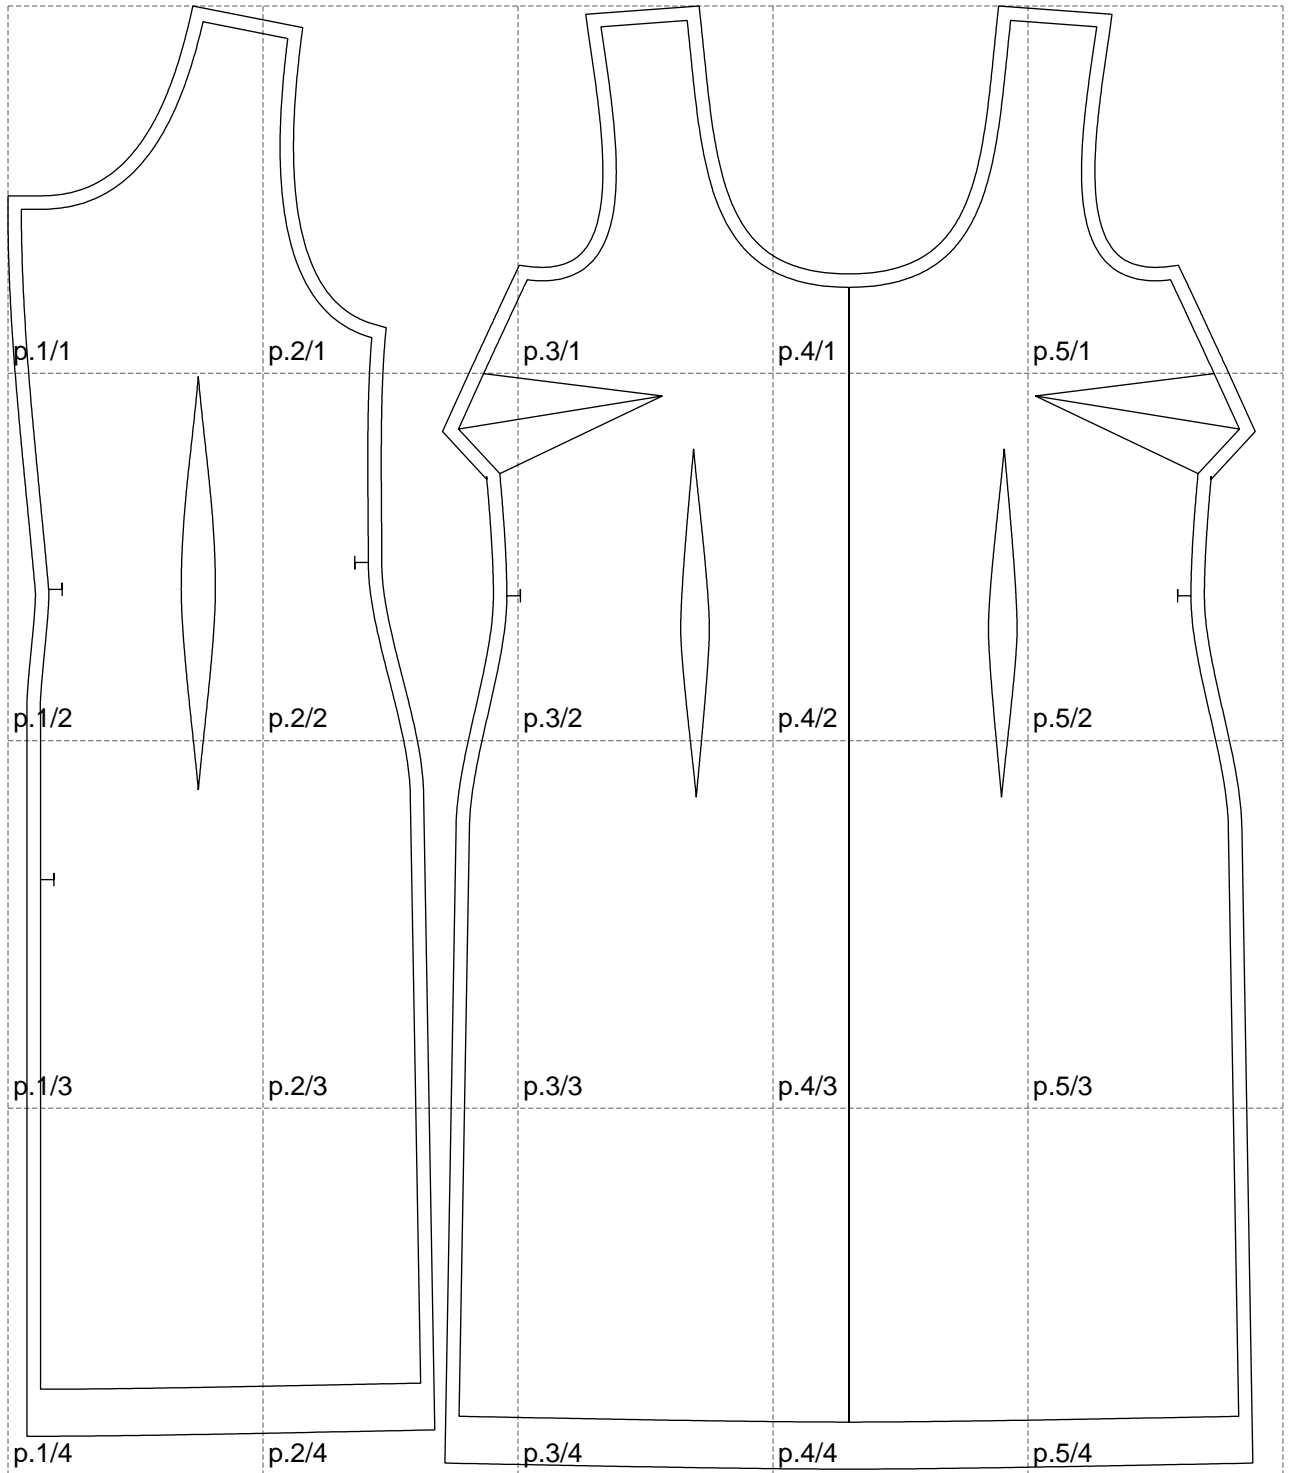

Not for print

Paper size: A4, size:928.45 x1088.88 mm

# Example

size:1248.73 x1088.88 mm

Maneken =1 ver.0

rz\_1=170

rz\_16=100

rz\_17=85.4

rz\_18=80.2

rz\_19=108

rz\_20=105.4

---

. . . . .  
. . . . .  
. . . . .