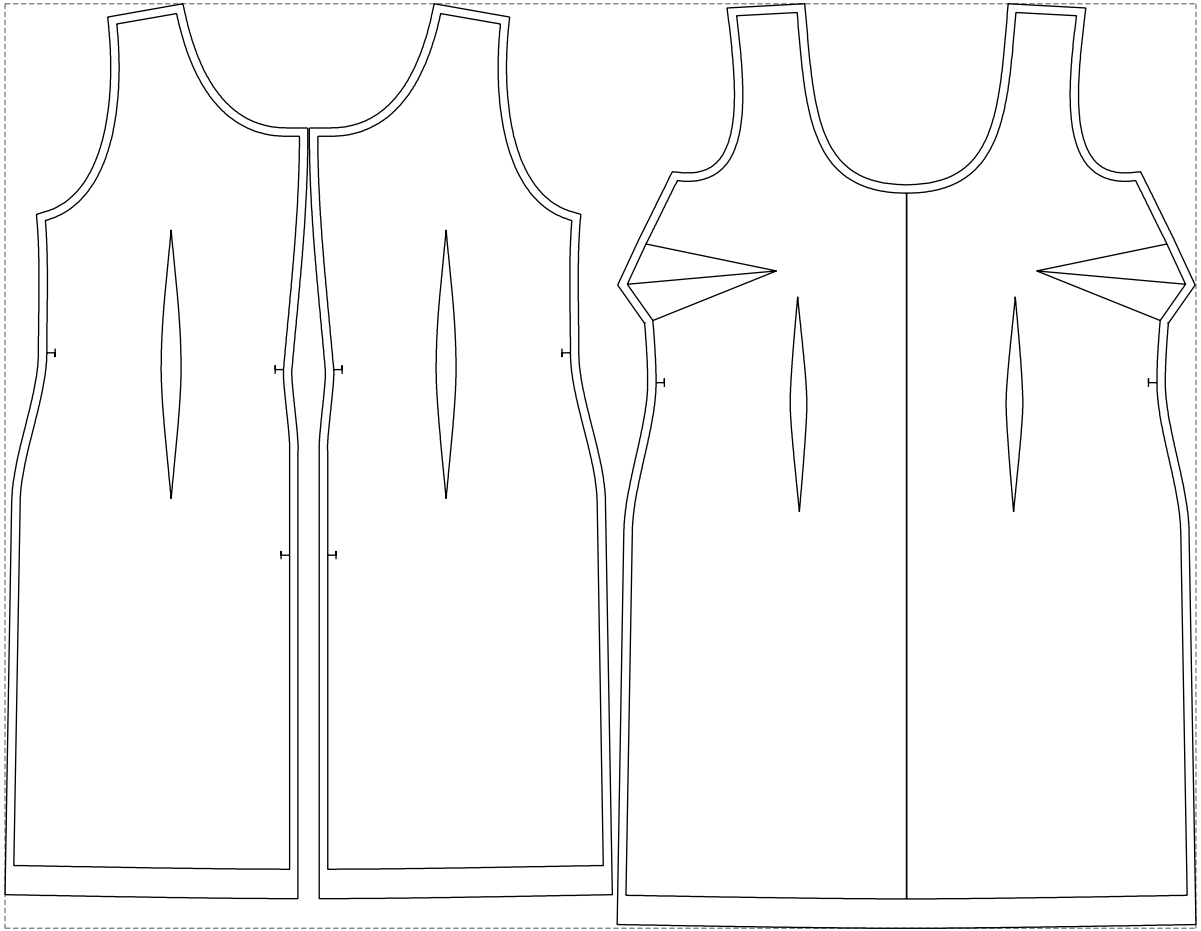

Not for print

Paper size: A4, size:1056.28 x1101.17 mm

Example

size:1418.42 x1101.17 mm

Maneken =1 ver.0

rz_1=170

rz_16=116

rz_17=100

rz_18=98.8

rz_19=124

rz_20=121

.
.
.