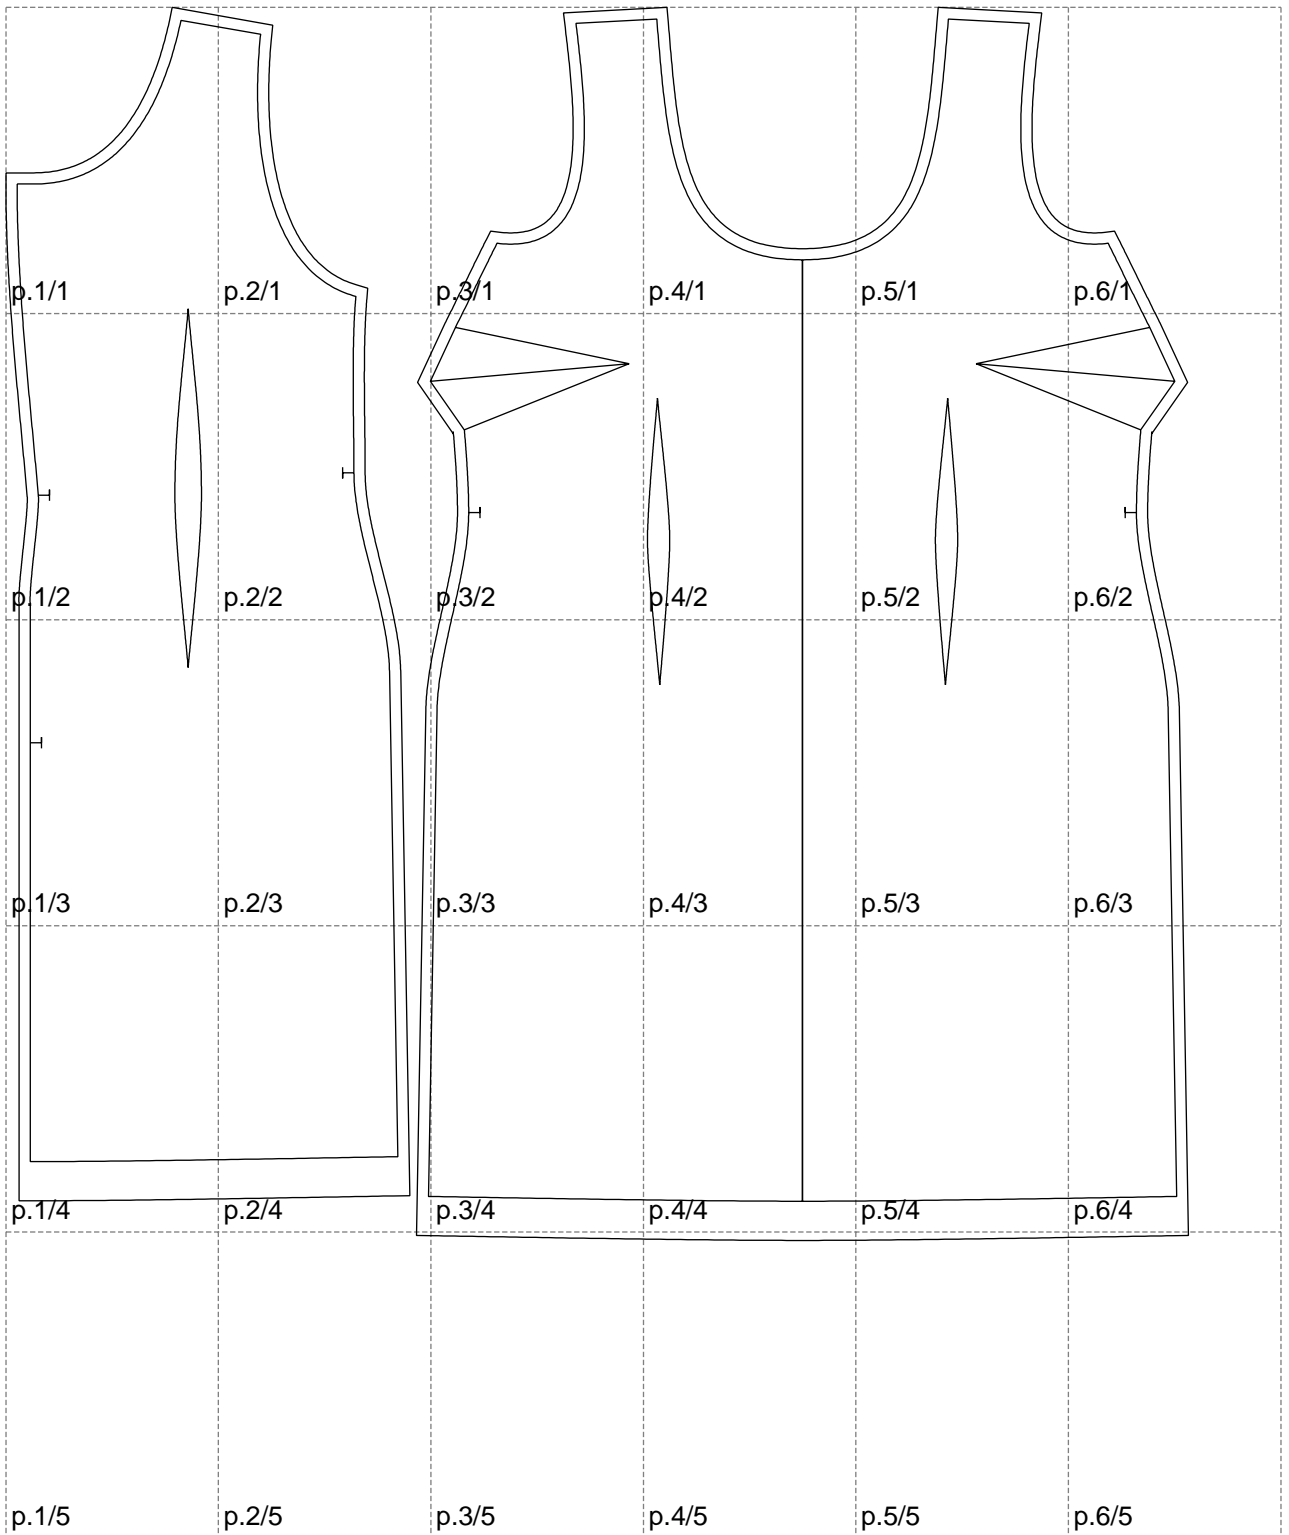

Not for print

Paper size: A4, size:1056.28 x1101.17 mm

Example

size:1418.42 x1101.17 mm

Maneken =1 ver.0

rz_1=170

rz_16=116

rz_17=100

rz_18=98.8

rz_19=124

rz_20=121

.
.
.