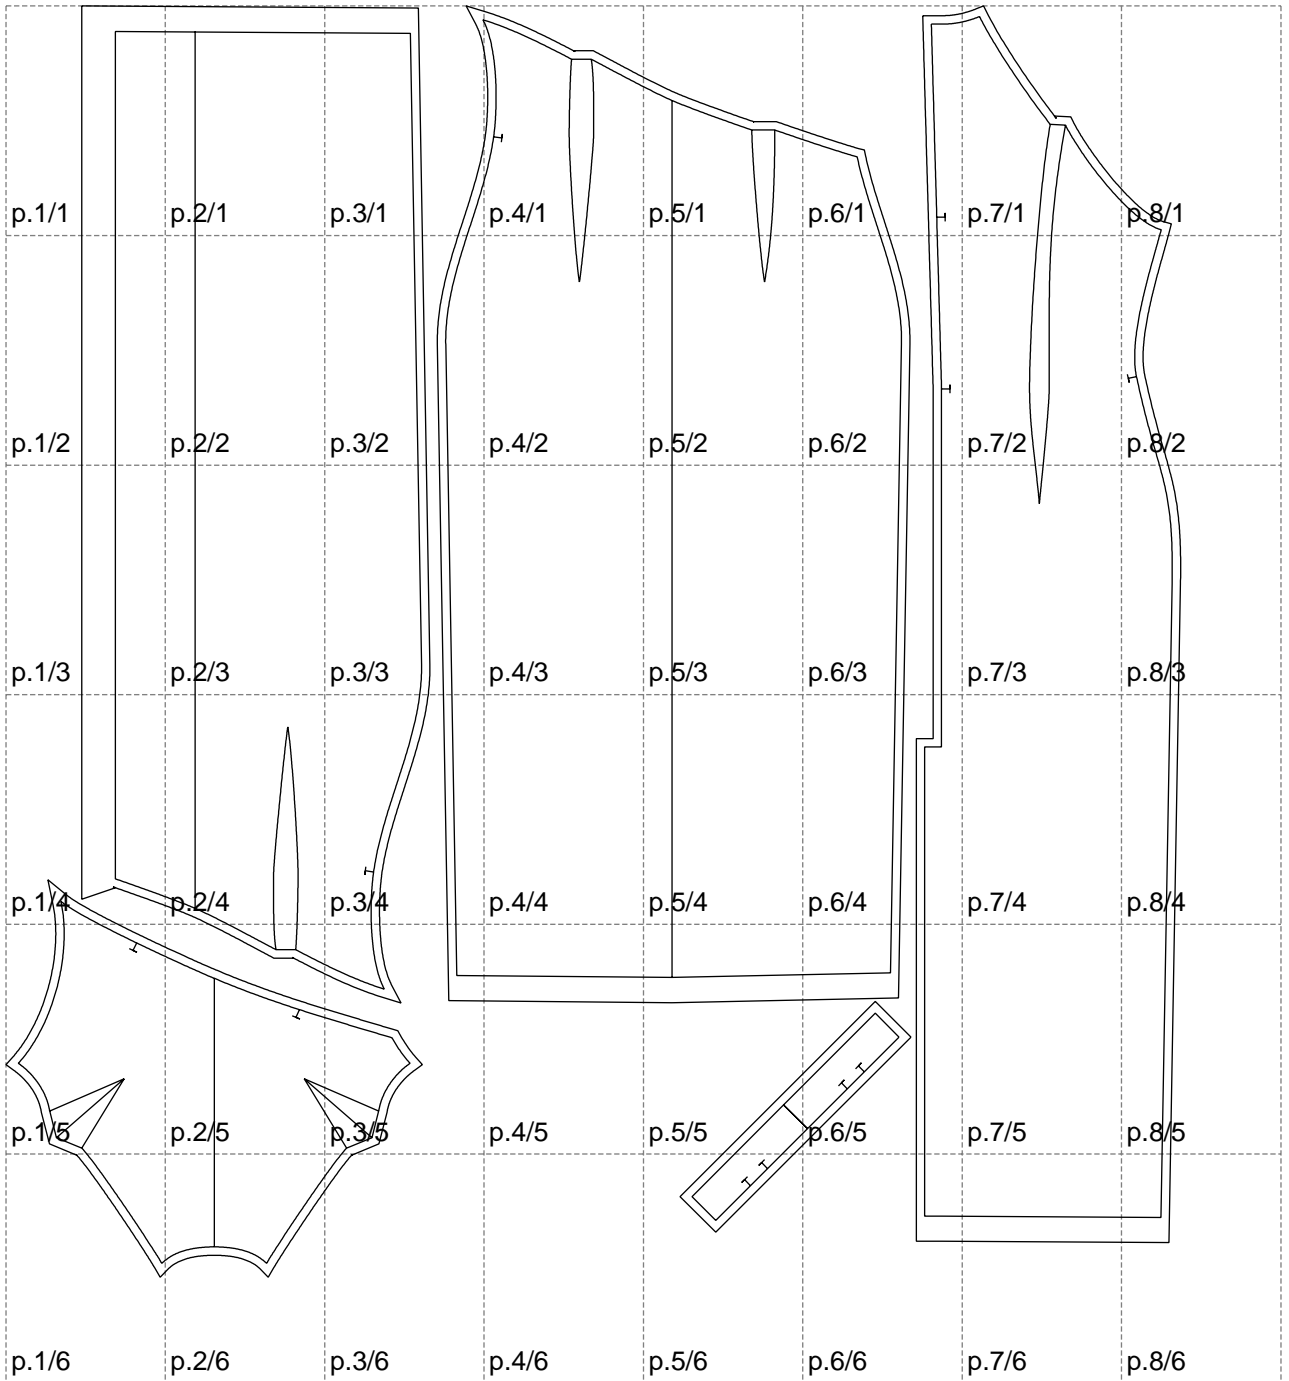

Not for print

Paper size: A4, size:1399.00 x1513.72 mm

# Example

size:1499.00 x2267.59 mm

Maneken =1 ver.0

rz\_1=170

rz\_16=96

rz\_17=82

rz\_18=76

rz\_19=104

rz\_20=101.8

---

. . . . .  
. . . . .  
. . . . .