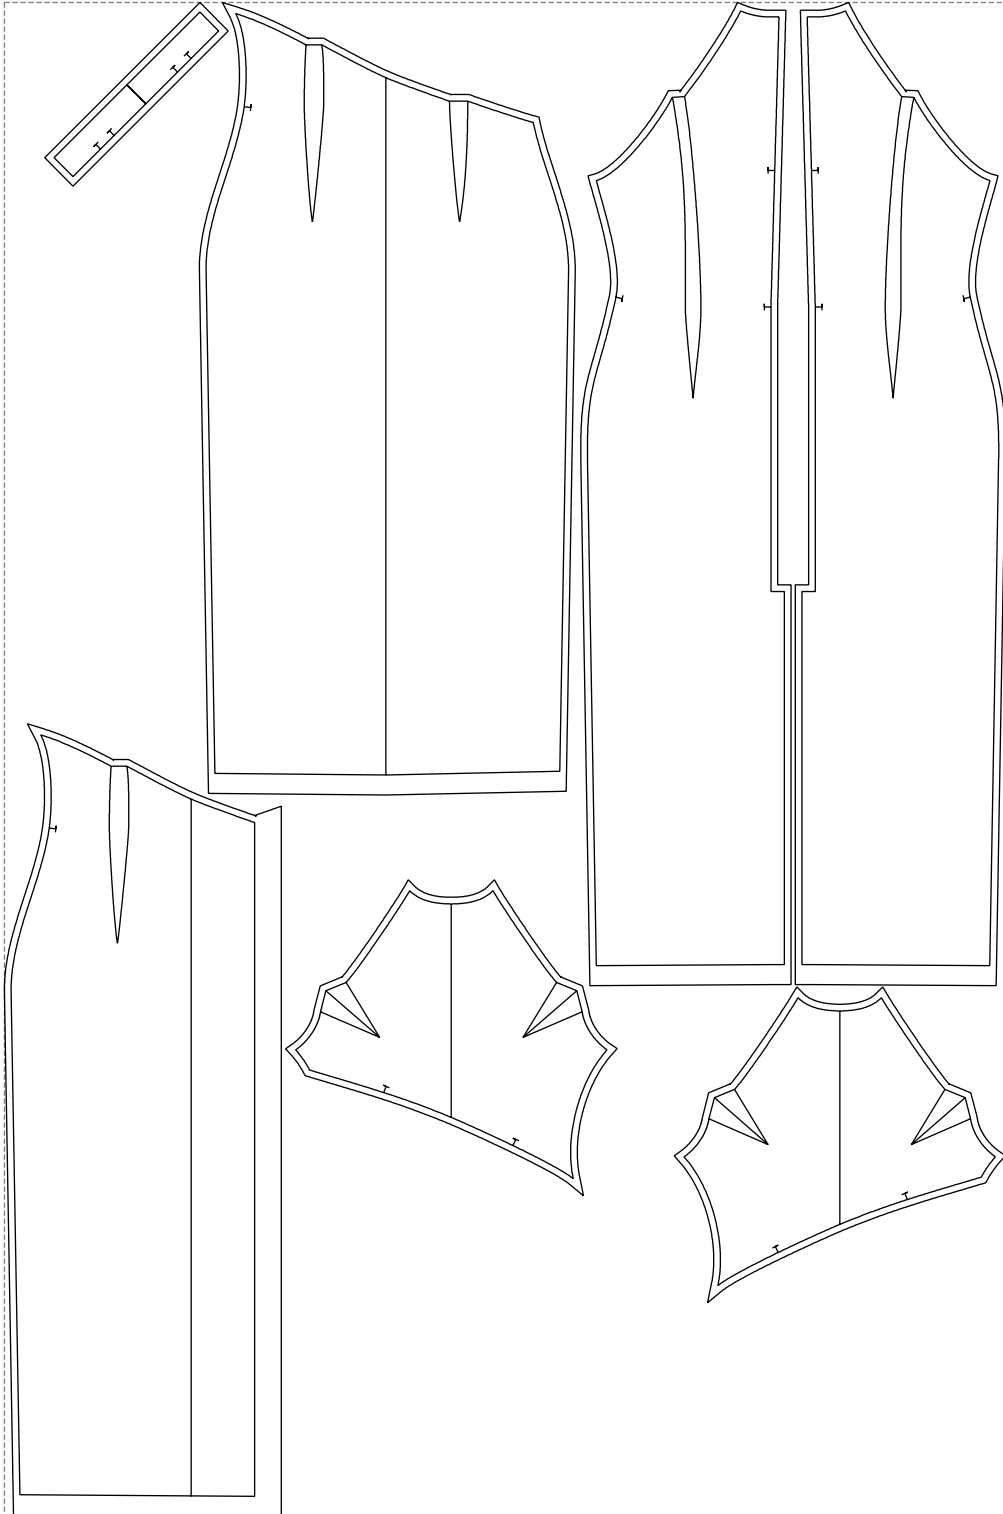

Not for print

Paper size: A4, size:1399.00 x1513.72 mm

# Example

size:1499.00 x2267.59 mm

Maneken =1 ver.0

rz\_1=170

rz\_16=96

rz\_17=82

rz\_18=76

rz\_19=104

rz\_20=101.8

---

. . . . .  
. . . . .  
. . . . .