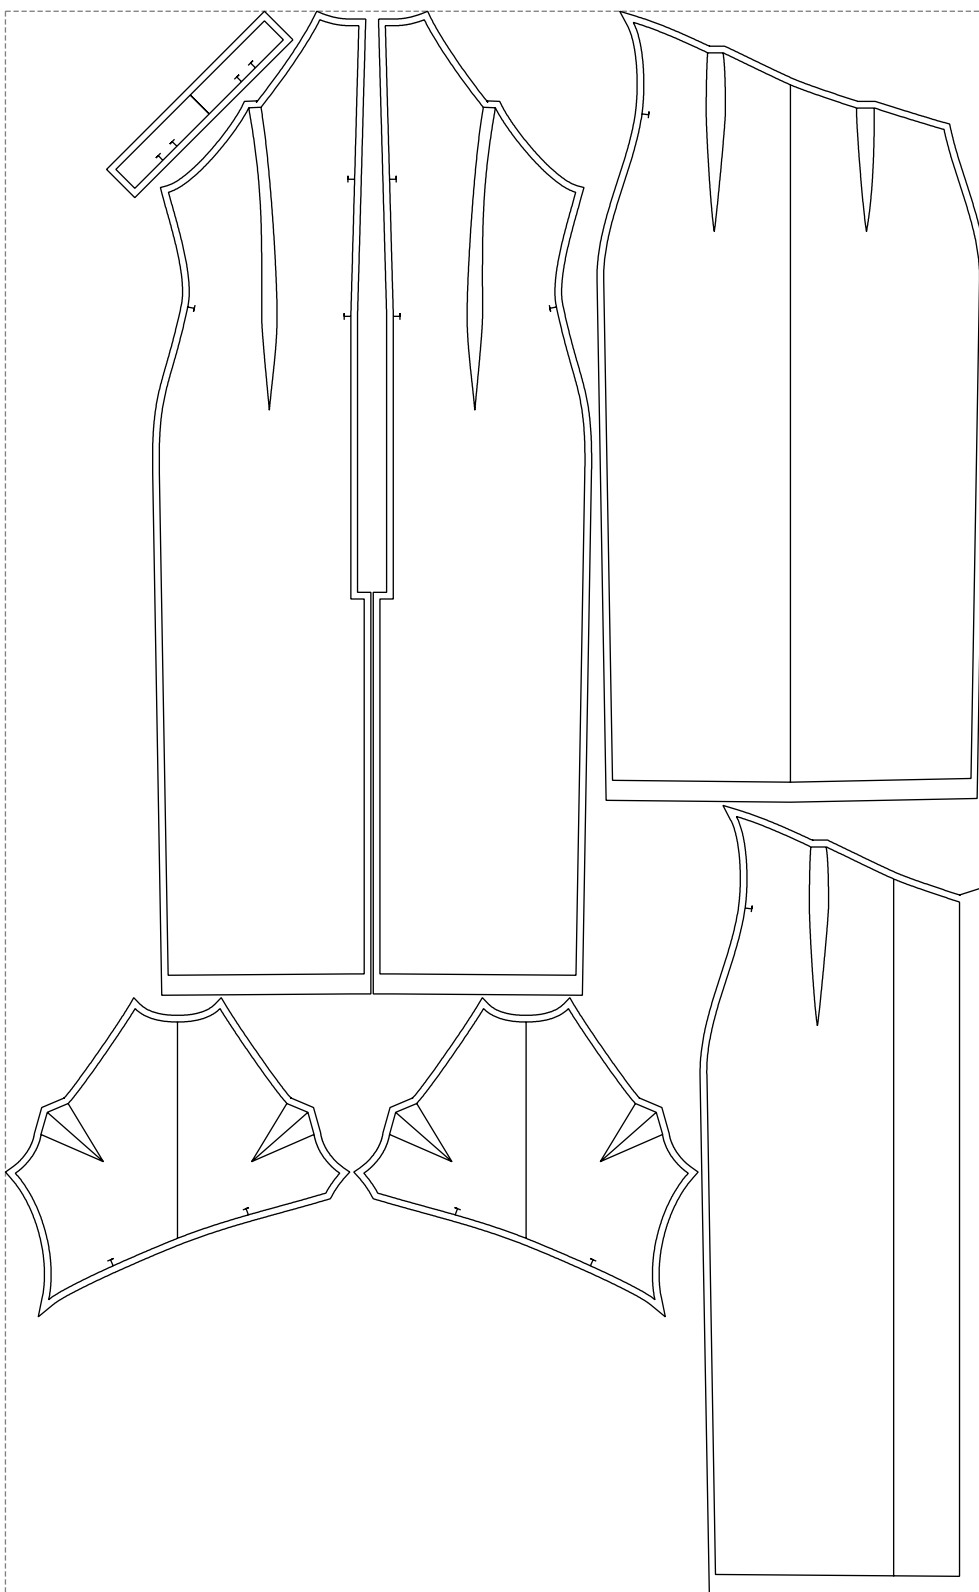

Not for print

Paper size: A4, size:1358.84 x1535.24 mm

Example

size:1468.90 x2374.25 mm

Maneken =1 ver.0

rz_1=170

rz_16=100

rz_17=85.4

rz_18=80.2

rz_19=108

rz_20=105.4

.
.
.