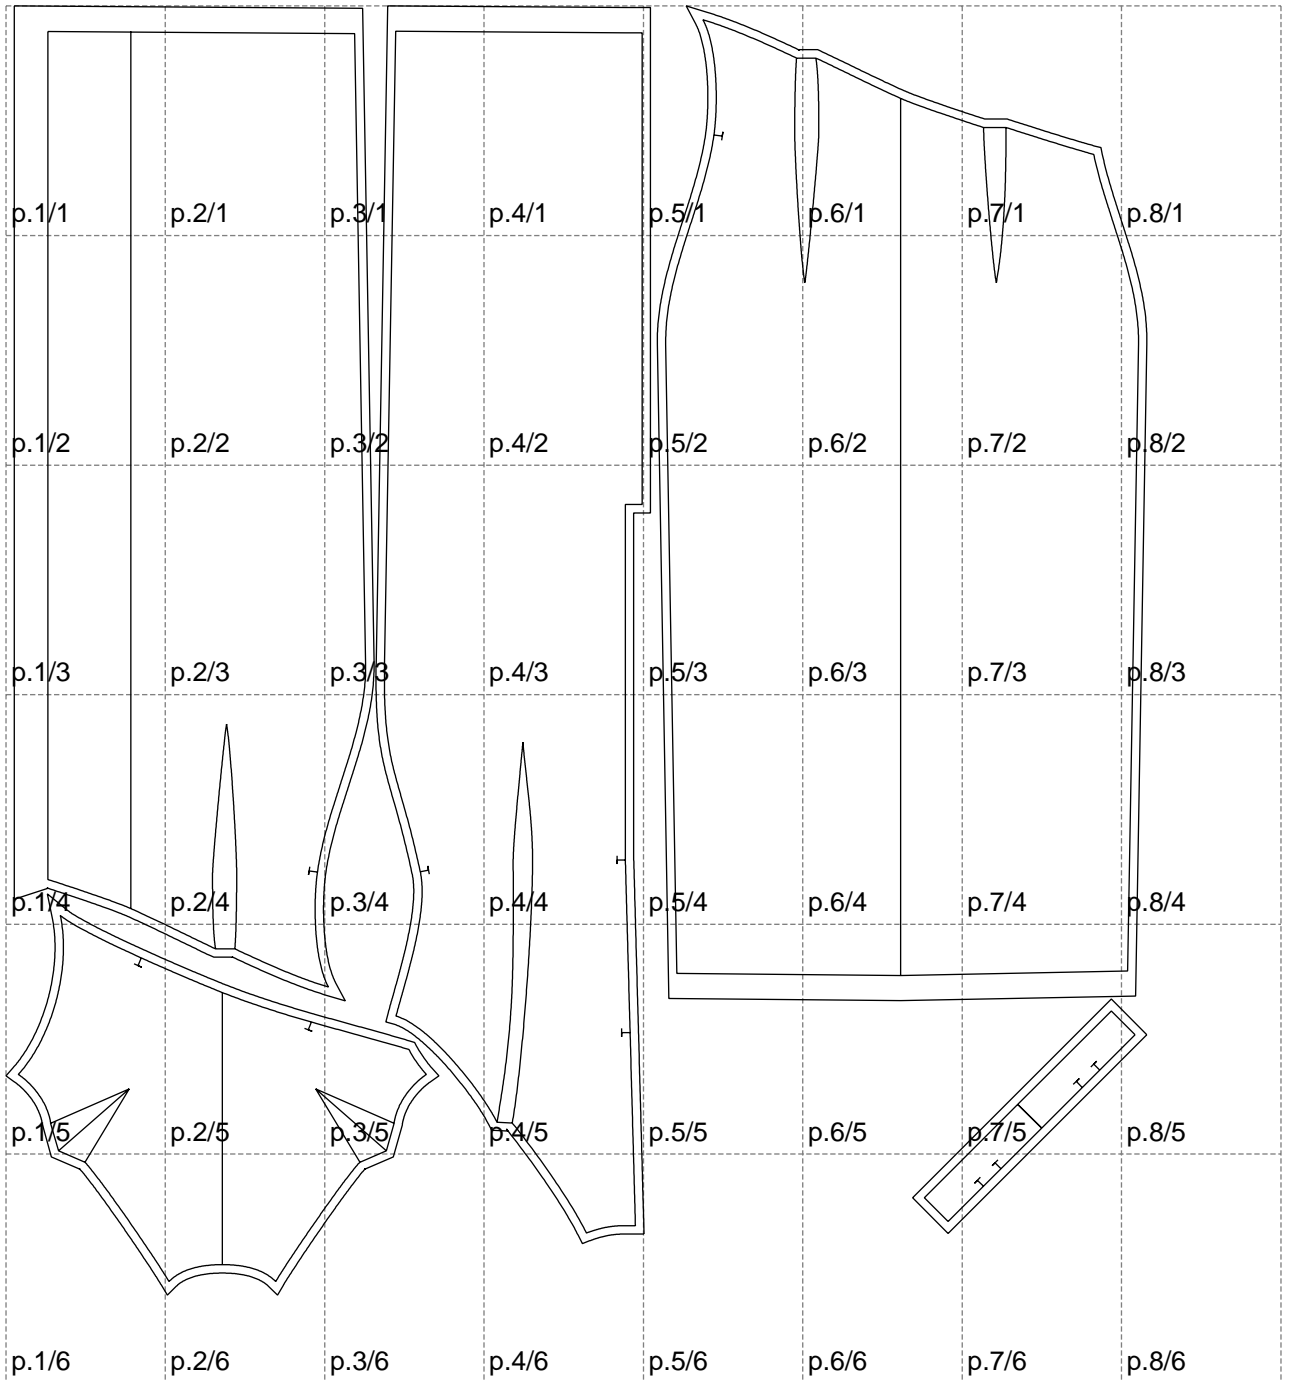

Not for print

Paper size: A4, size:1358.84 x1535.24 mm

Example

size:1468.90 x2374.25 mm

Maneken =1 ver.0

rz_1=170

rz_16=100

rz_17=85.4

rz_18=80.2

rz_19=108

rz_20=105.4

.
.
.