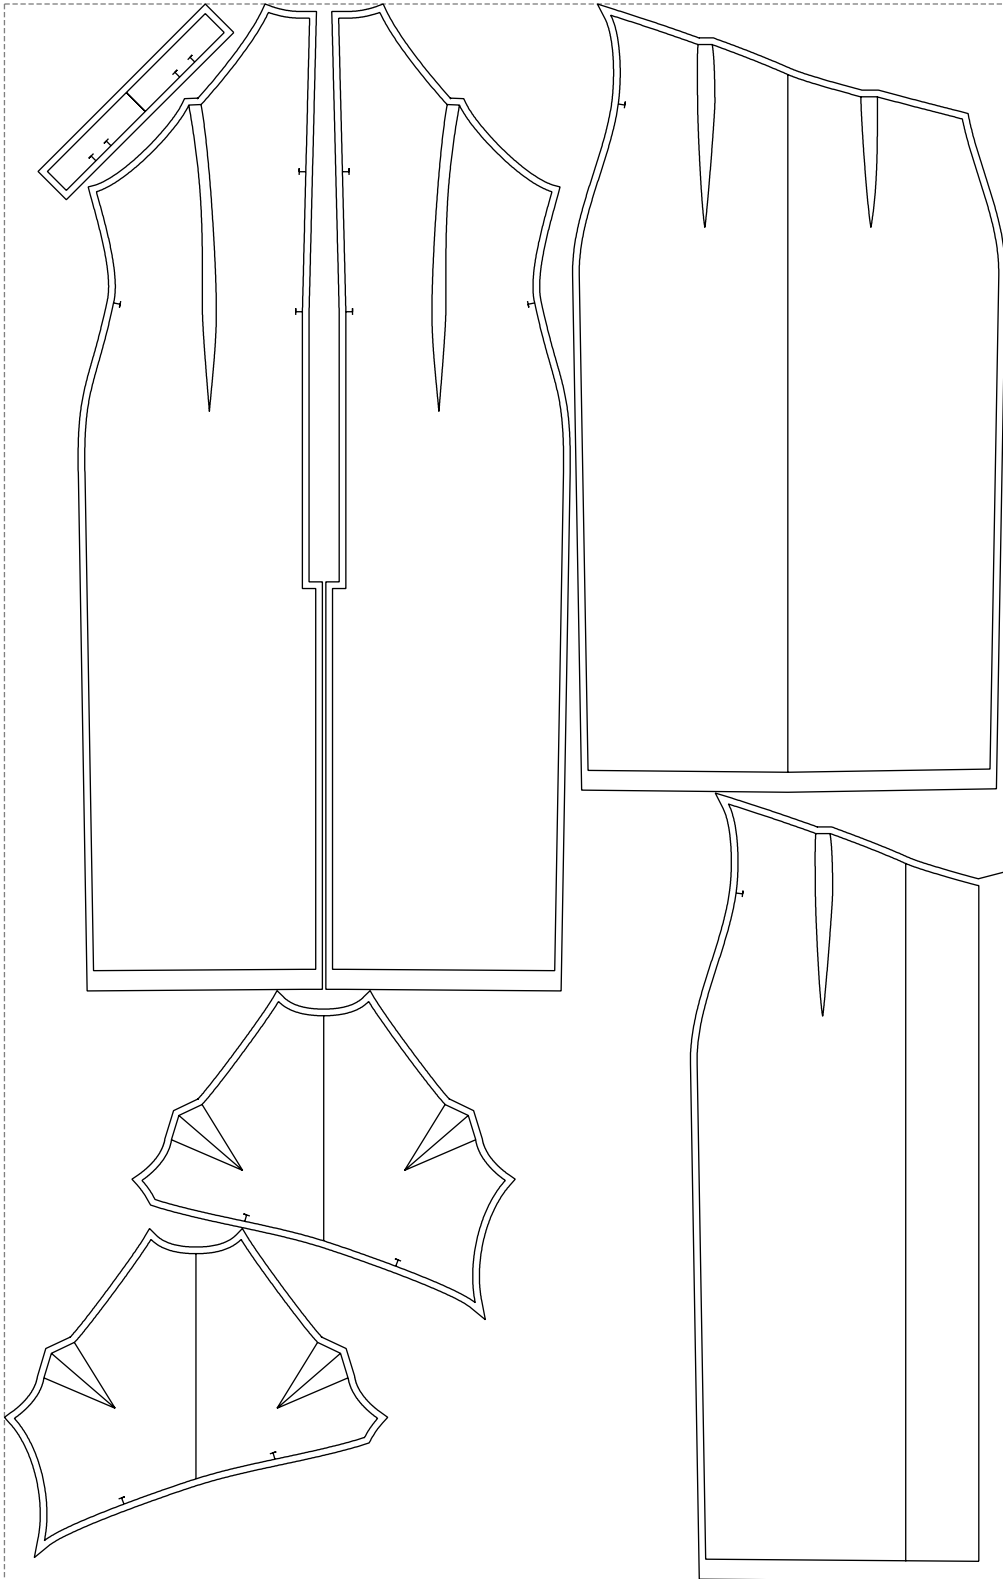

Not for print

Paper size: A4, size:1399.00 x2326.64 mm

# Example

size:1499.00 x2362.69 mm

Maneken =1 ver.0

rz\_1=170

rz\_16=112

rz\_17=96.2

rz\_18=94

rz\_19=120