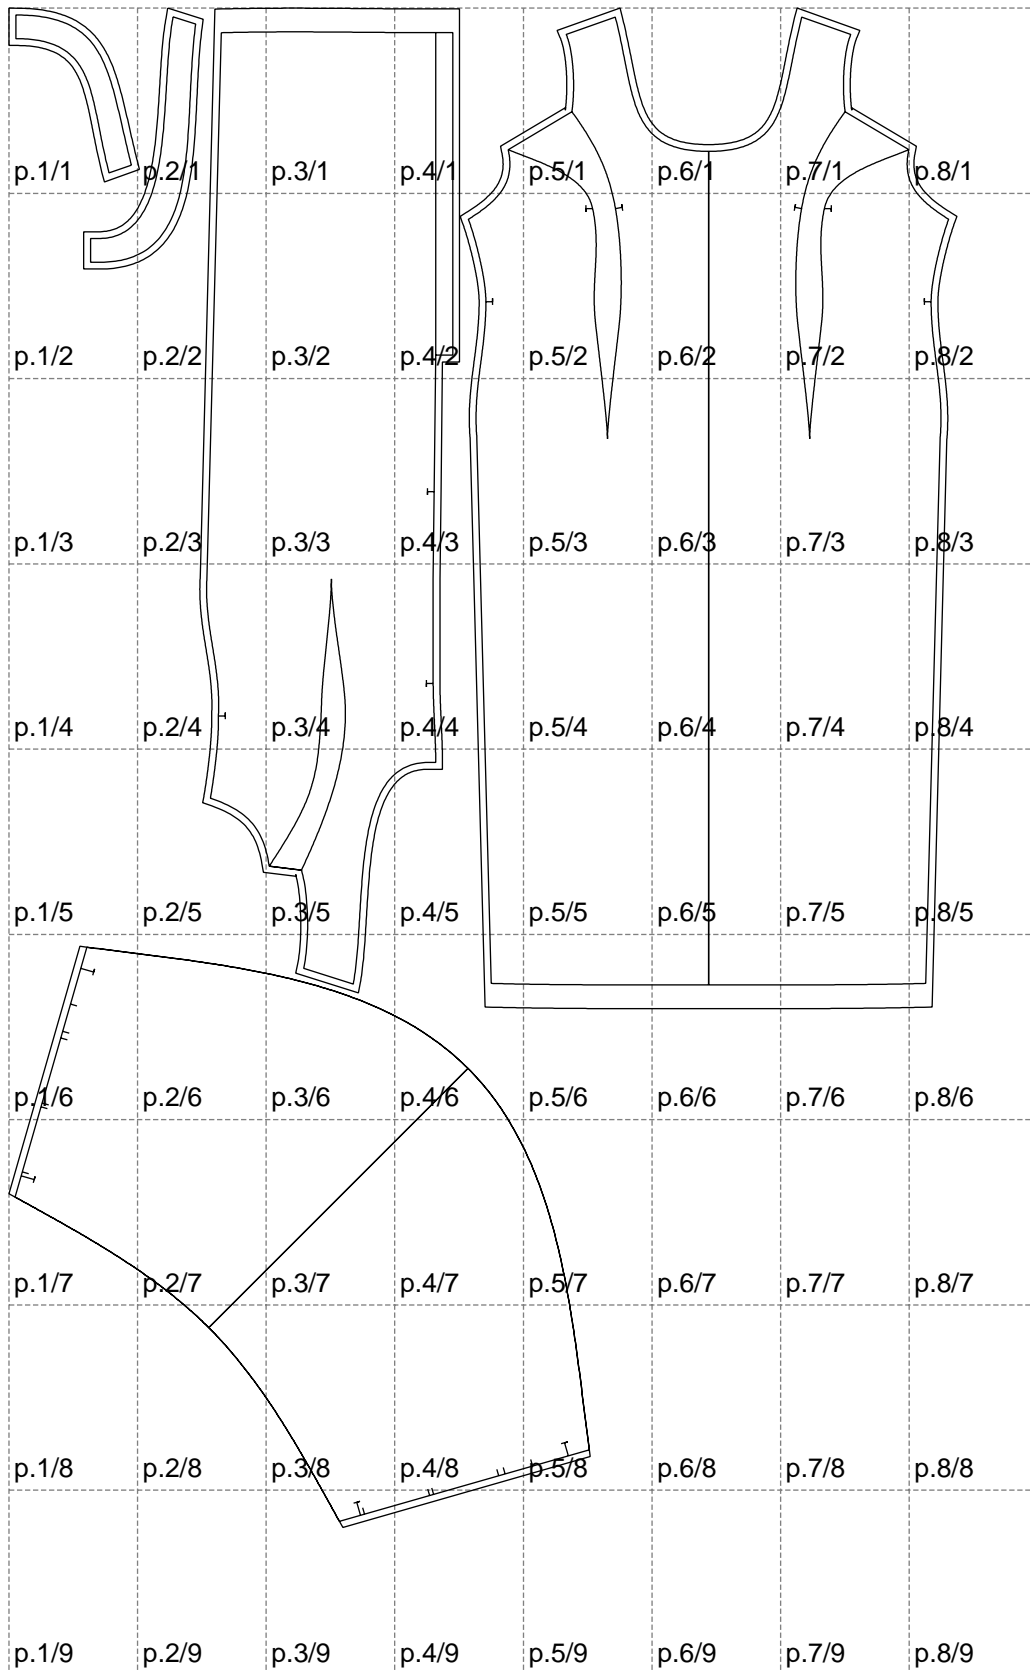

Not for print

Paper size: A4, size:1399.00 x2242.37 mm

# Example

size:1499.00 x2633.79 mm

Maneken =1 ver.0

rz\_1=170

rz\_16=120

rz\_17=104

rz\_18=103.6

rz\_19=128

rz\_20=125.1

---

. . . . .  
. . . . .  
. . . . .