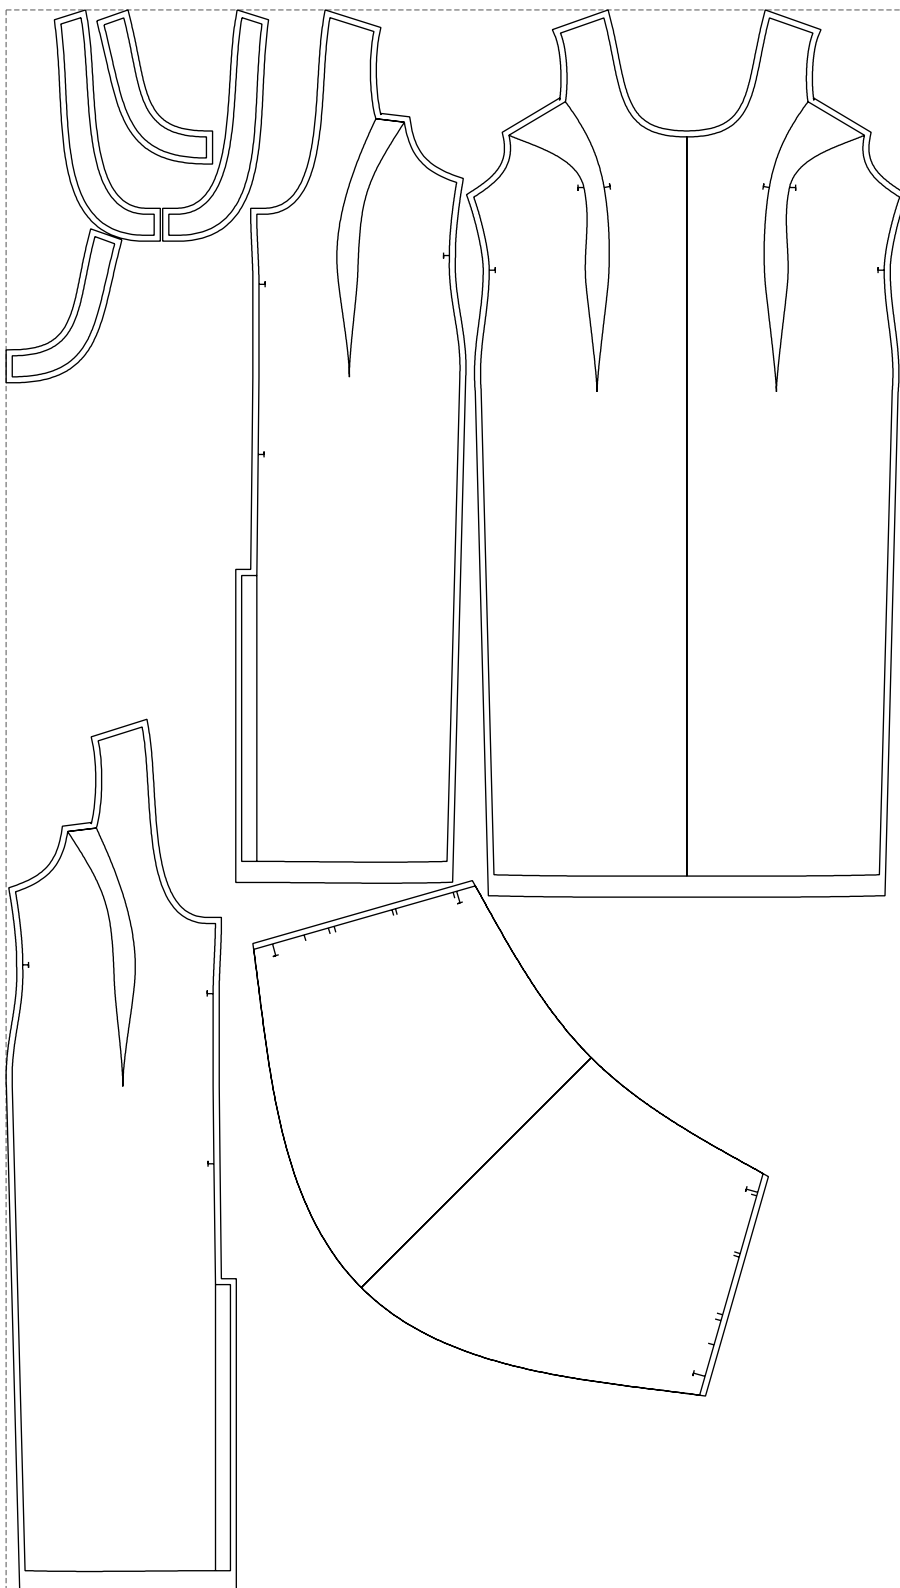

Not for print

Paper size: A4, size:1399.00 x2242.37 mm

# Example

size:1499.00 x2633.79 mm

Maneken =1 ver.0

rz\_1=170

rz\_16=120

rz\_17=104

rz\_18=103.6

rz\_19=128

rz\_20=125.1

---

. . . . .  
. . . . .  
. . . . .