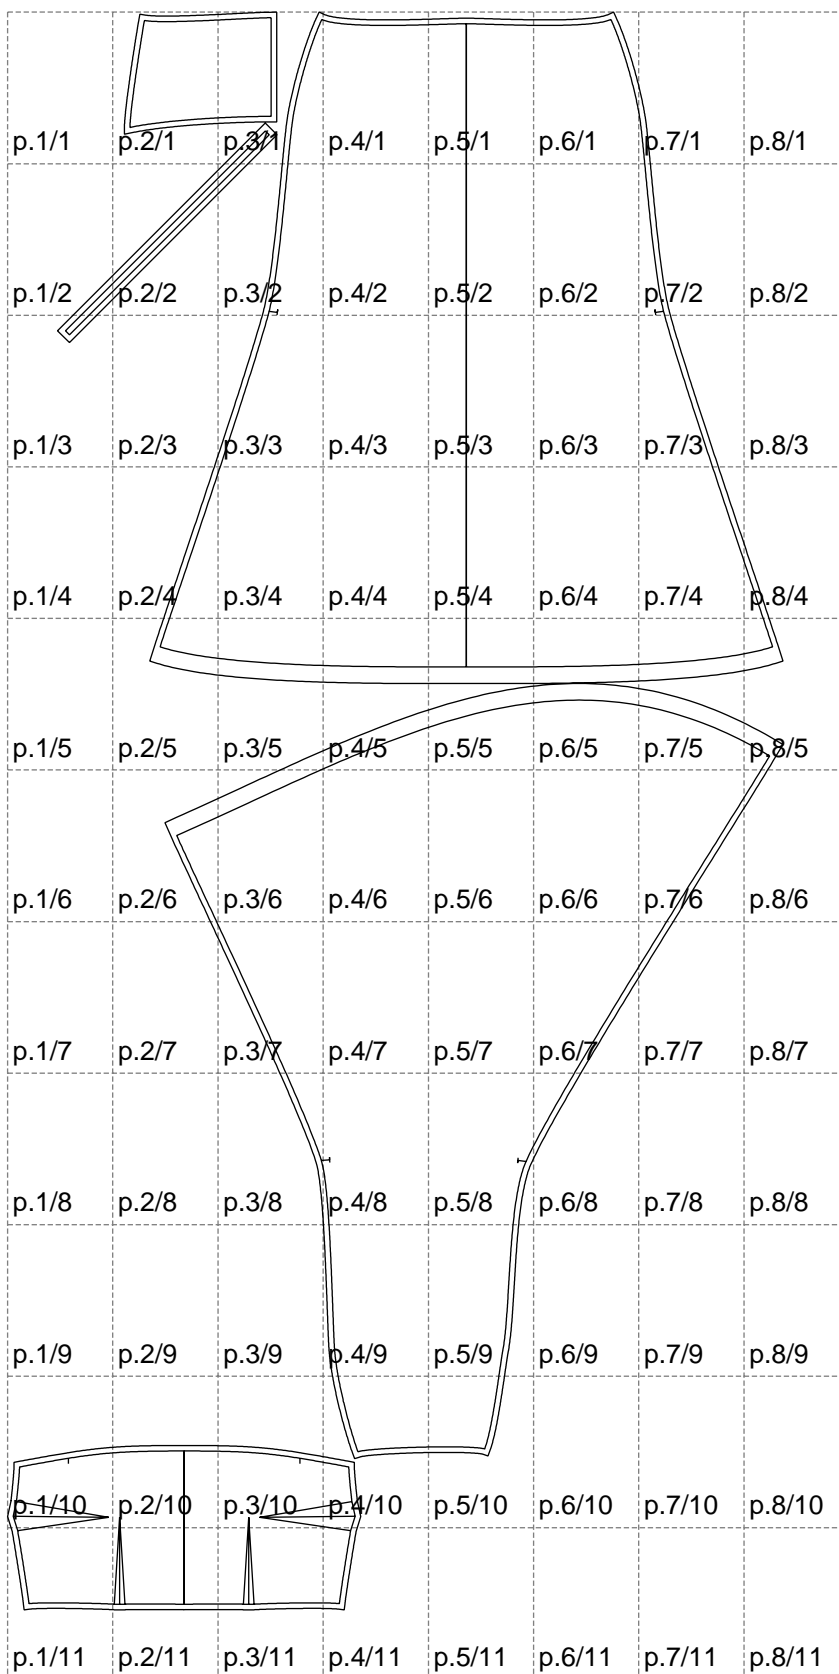

Not for print

Paper size: A4, size:1399.00 x2881.96 mm

# Example

size:1499.00 x5260.99 mm

Maneken =1 ver.0

rz\_1=170

rz\_16=108

rz\_17=92.5

rz\_18=89.2

rz\_19=116

rz\_20=113

---

. . . . .  
. . . . .  
. . . . .