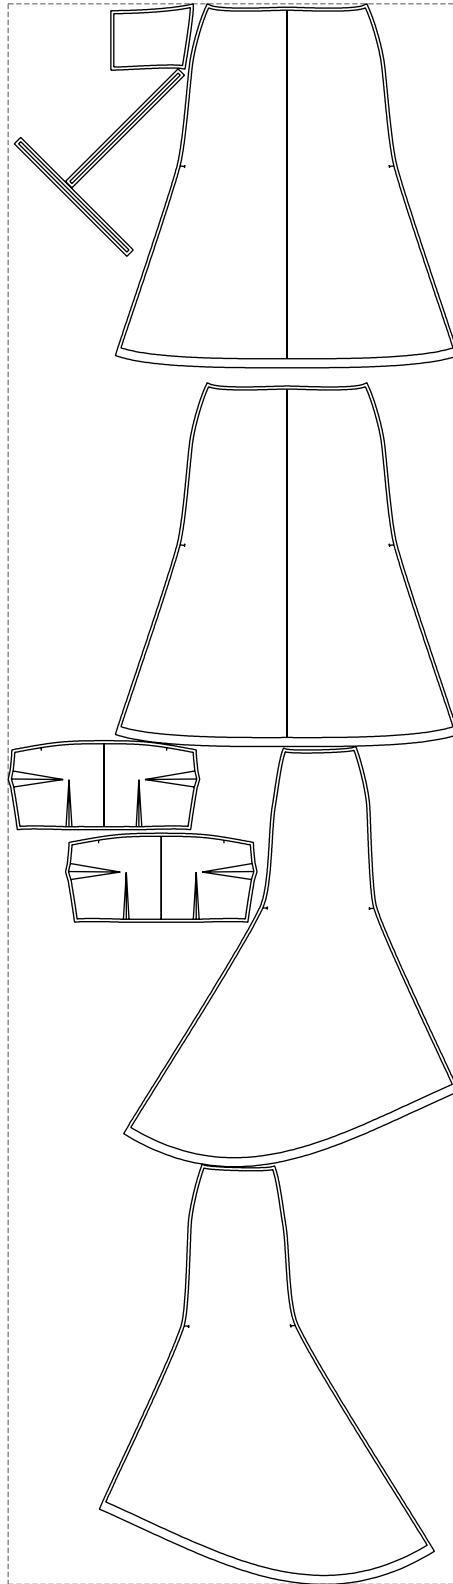

Not for print

Paper size: A4, size:1399.00 x2881.96 mm

# Example

size:1499.00 x5260.99 mm

Maneken =1 ver.0

rz\_1=170

rz\_16=108

rz\_17=92.5

rz\_18=89.2

rz\_19=116