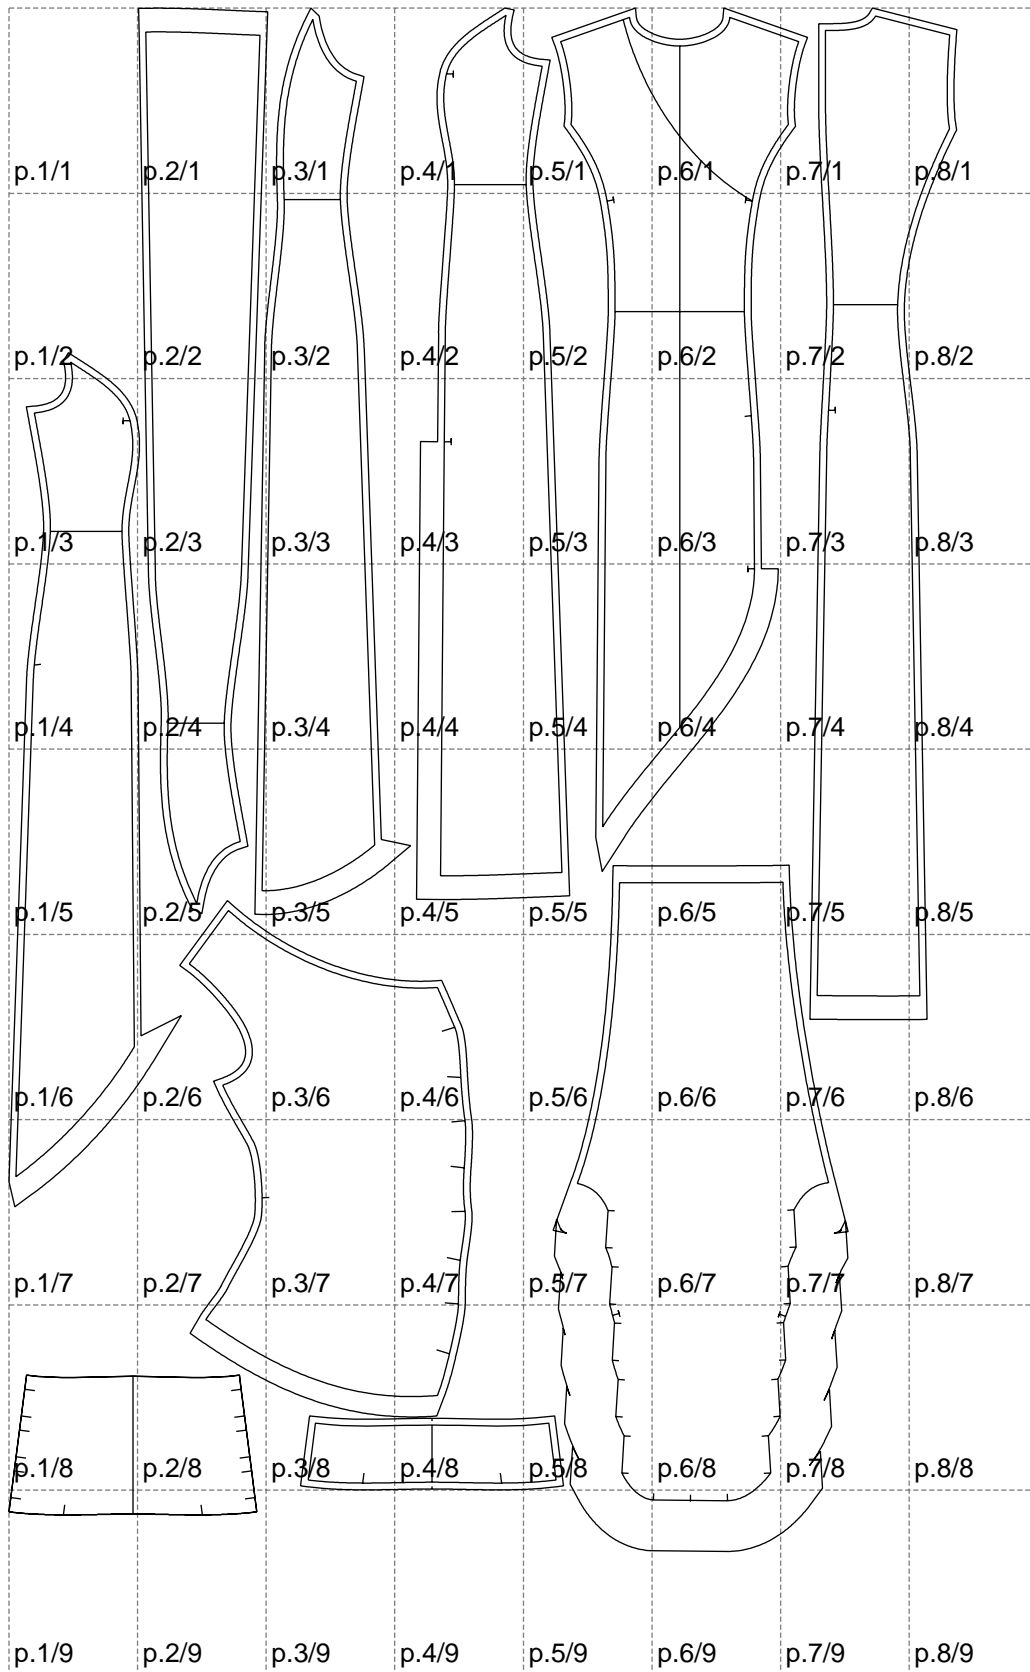

Not for print

Paper size: A4, size:1399.00 x2277.79 mm

# Example

size:1488.96 x2593.92 mm

Maneken =1 ver.0

rz\_1=170

rz\_16=92

rz\_17=78.8

rz\_18=71.8

rz\_19=100

rz\_20=98.1

---

. . . . .  
. . . . .  
. . . . .