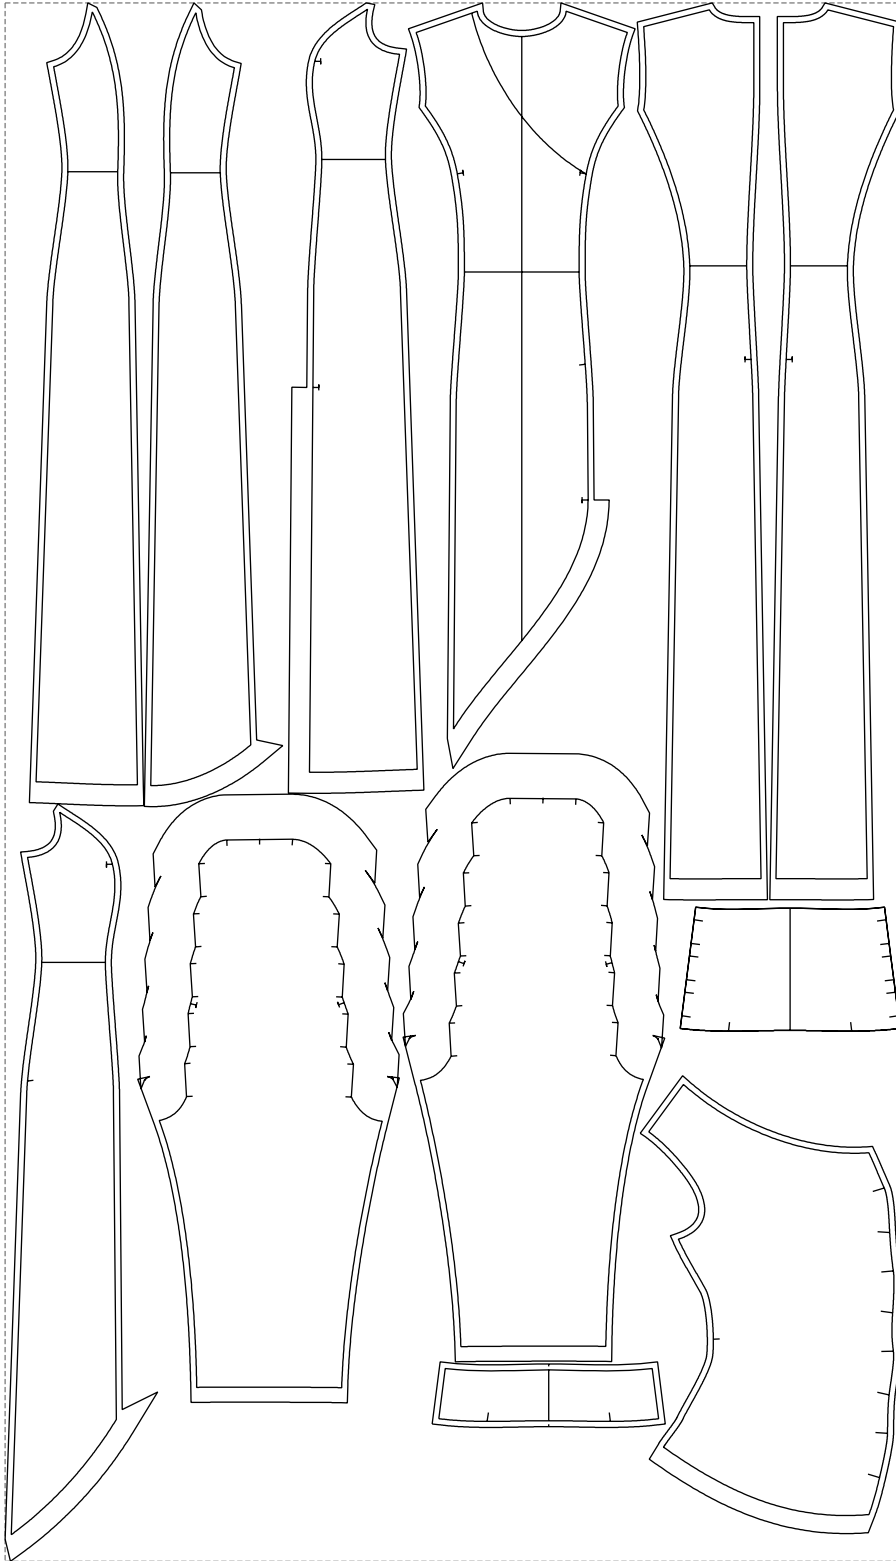

Not for print

Paper size: A4, size:1399.00 x2277.79 mm

# Example

size:1488.96 x2593.92 mm

Maneken =1 ver.0

rz\_1=170

rz\_16=92

rz\_17=78.8

rz\_18=71.8

rz\_19=100

rz\_20=98.1

---

. . . . .  
. . . . .  
. . . . .