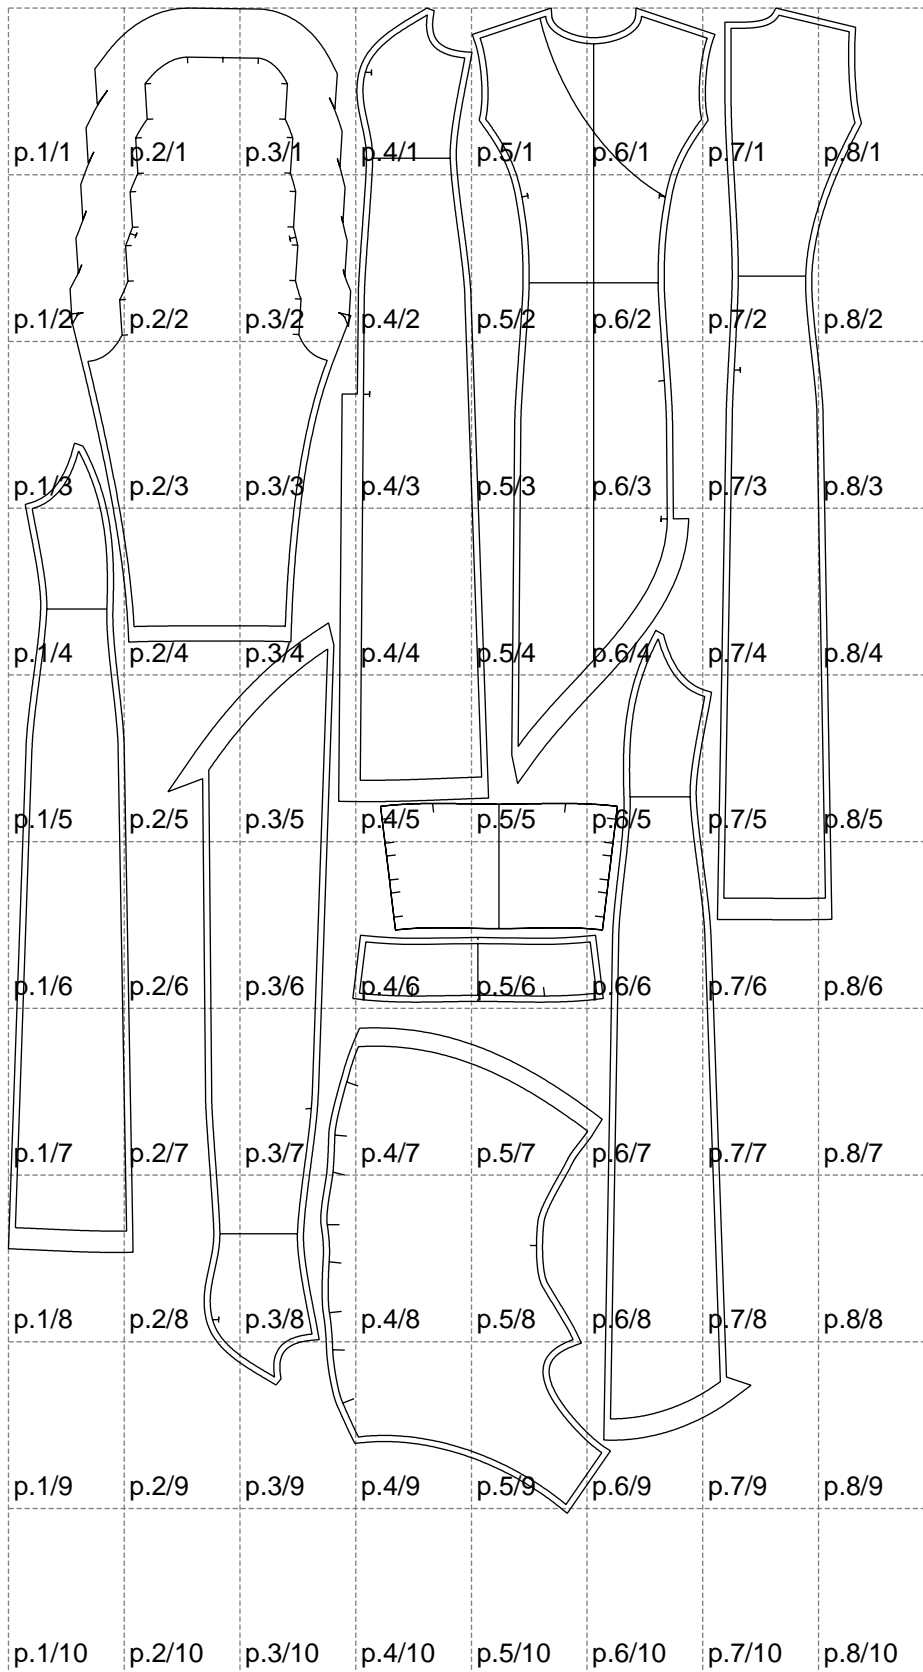

Not for print

Paper size: A4, size:1399.00 x2468.39 mm

# Example

size:1499.00 x3077.83 mm

Maneken =1 ver.0

rz\_1=170

rz\_16=104

rz\_17=88.9

rz\_18=84.4

rz\_19=112

rz\_20=109.3

---

. . . . .  
. . . . .  
. . . . .