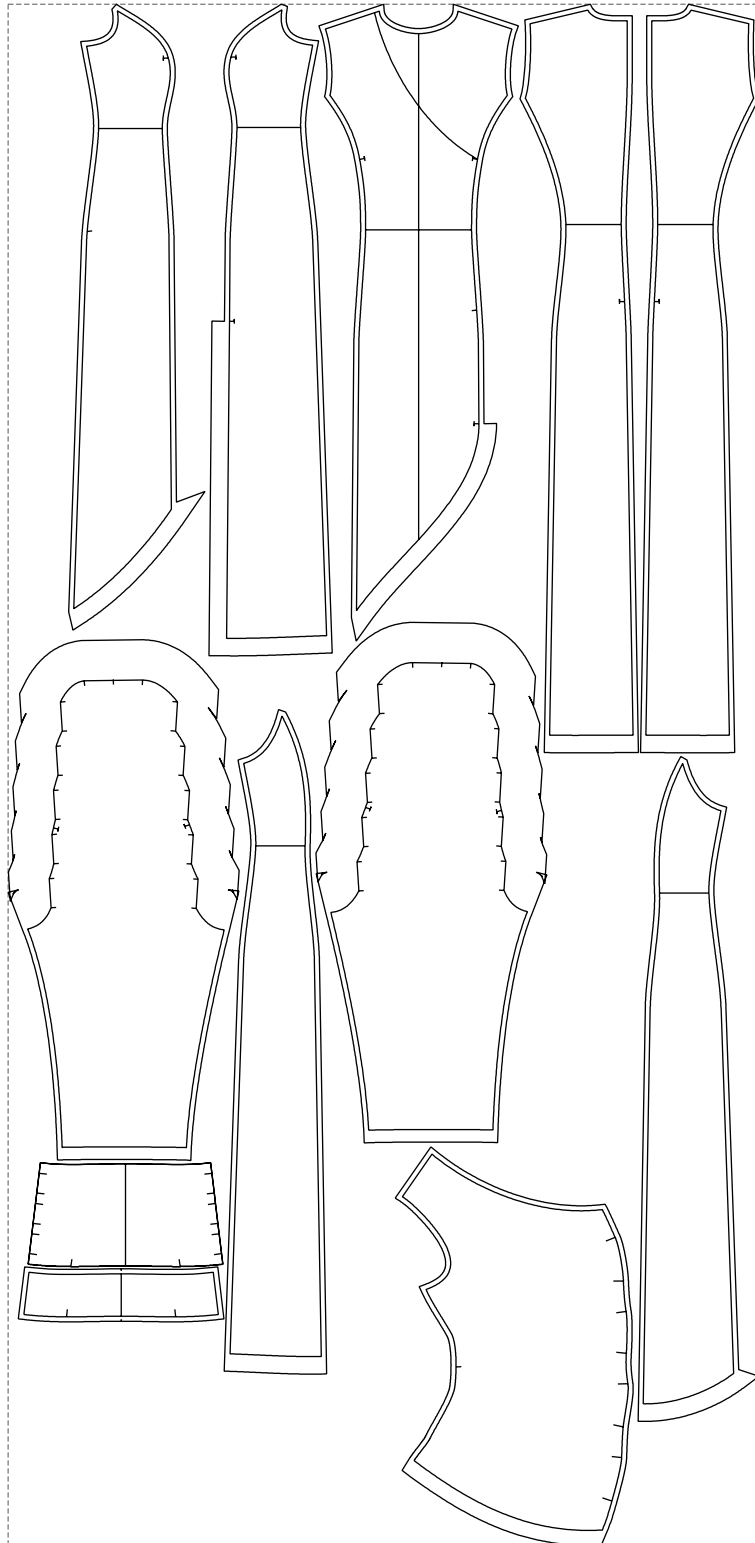

Not for print

Paper size: A4, size:1399.00 x2468.39 mm

# Example

size:1499.00 x3077.83 mm

Maneken =1 ver.0

rz\_1=170

rz\_16=104

rz\_17=88.9

rz\_18=84.4

rz\_19=112

rz\_20=109.3

---

. . . . .  
. . . . .  
. . . . .