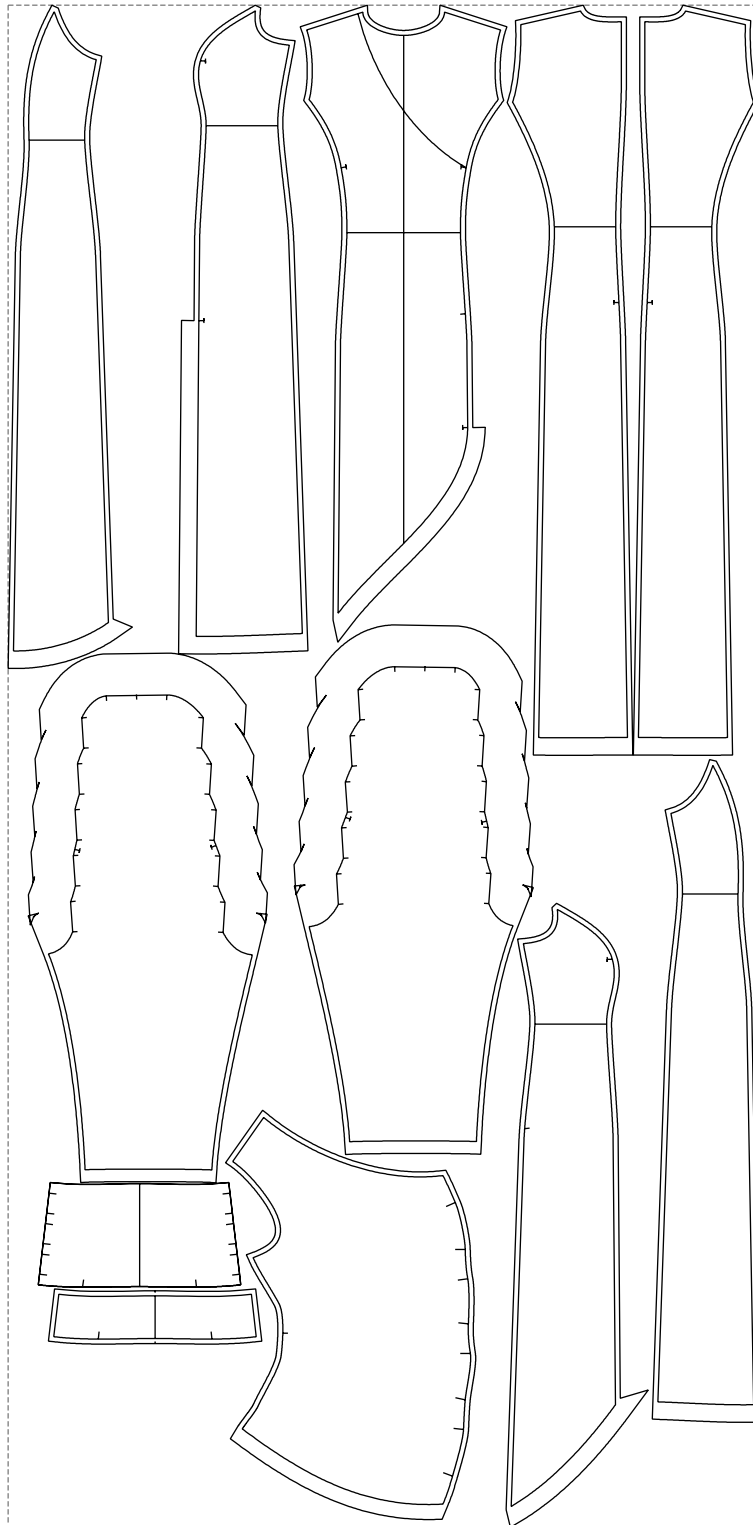

Not for print

Paper size: A4, size:1399.00 x2961.69 mm

# Example

size:1499.00 x3039.96 mm

Maneken =1 ver.0

rz\_1=170

rz\_16=112

rz\_17=96.2

rz\_18=94

rz\_19=120

rz\_20=117

---

. . . . .  
. . . . .  
. . . . .