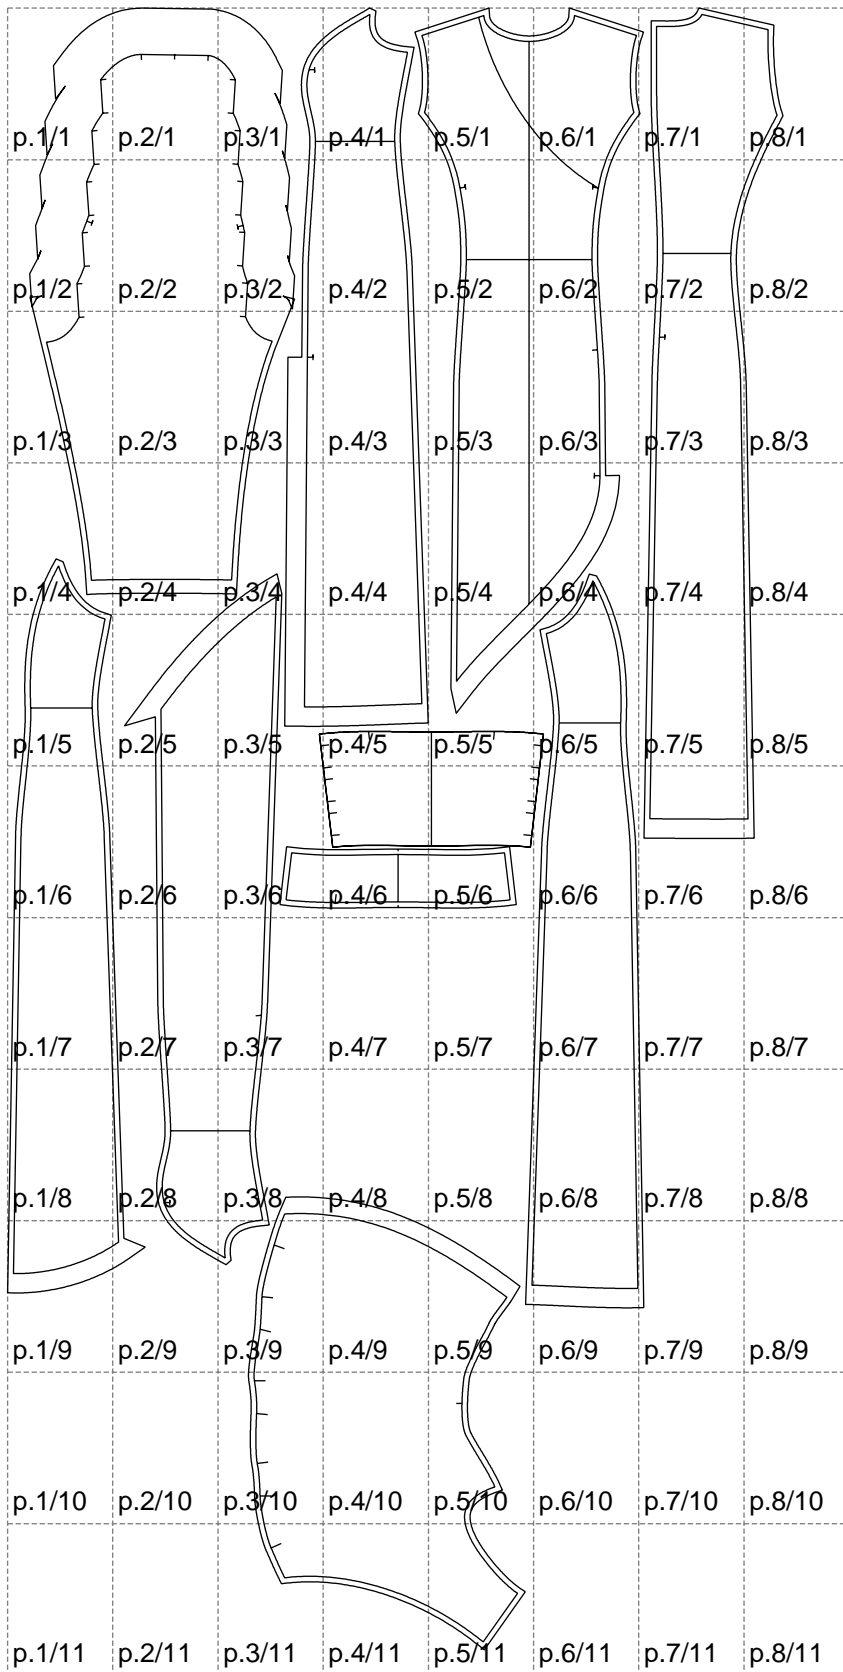

Not for print

Paper size: A4, size:1399.00 x2961.69 mm

# Example

size:1499.00 x3039.96 mm

Maneken =1 ver.0

rz\_1=170

rz\_16=112

rz\_17=96.2

rz\_18=94

rz\_19=120

rz\_20=117

---

. . . . .  
. . . . .  
. . . . .