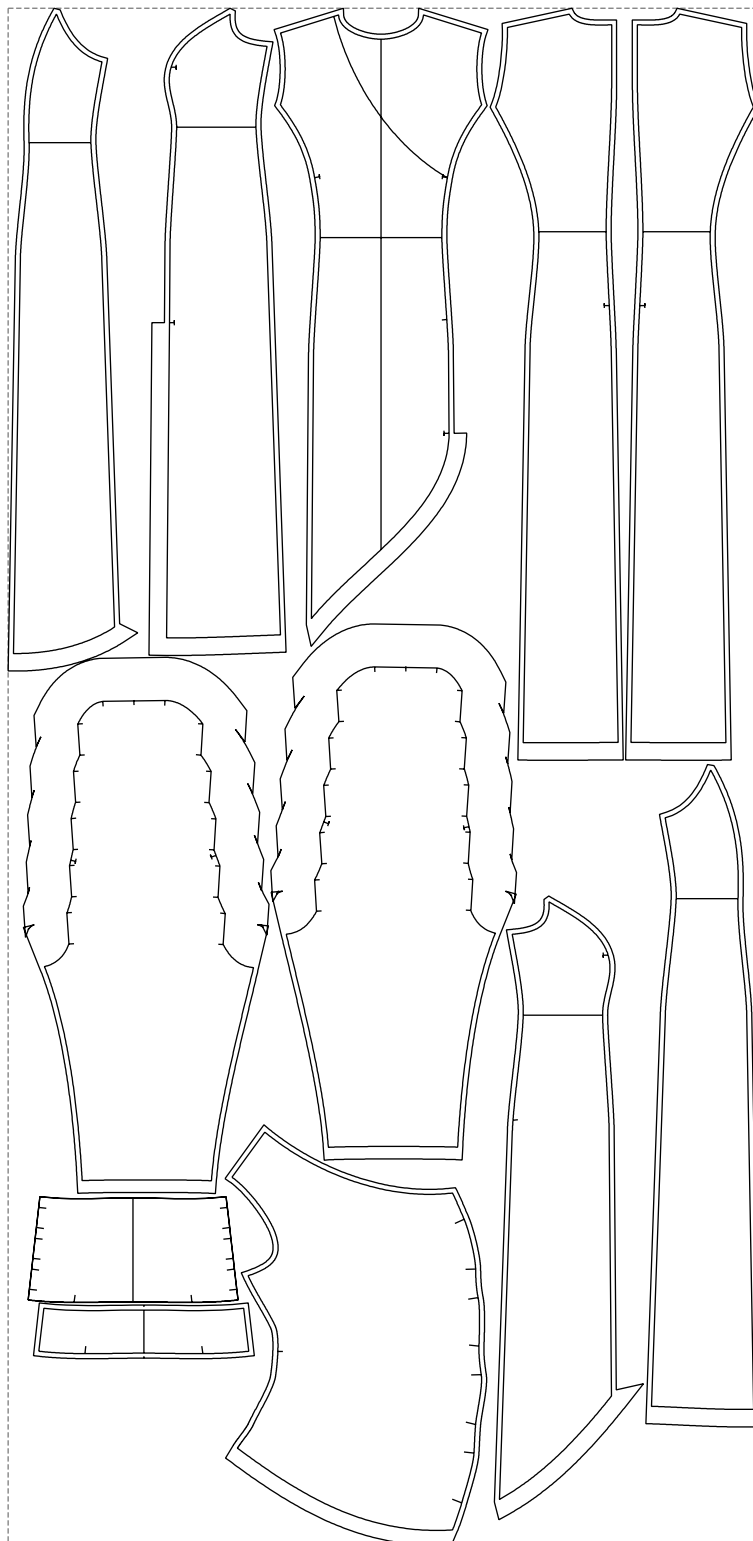

Not for print

Paper size: A4, size:1399.00 x3362.14 mm

# Example

size:1499.00 x3069.94 mm

Maneken =1 ver.0

rz\_1=170

rz\_16=120

rz\_17=104

rz\_18=103.6

rz\_19=128

rz\_20=125.1

---

. . . . .  
. . . . .  
. . . . .