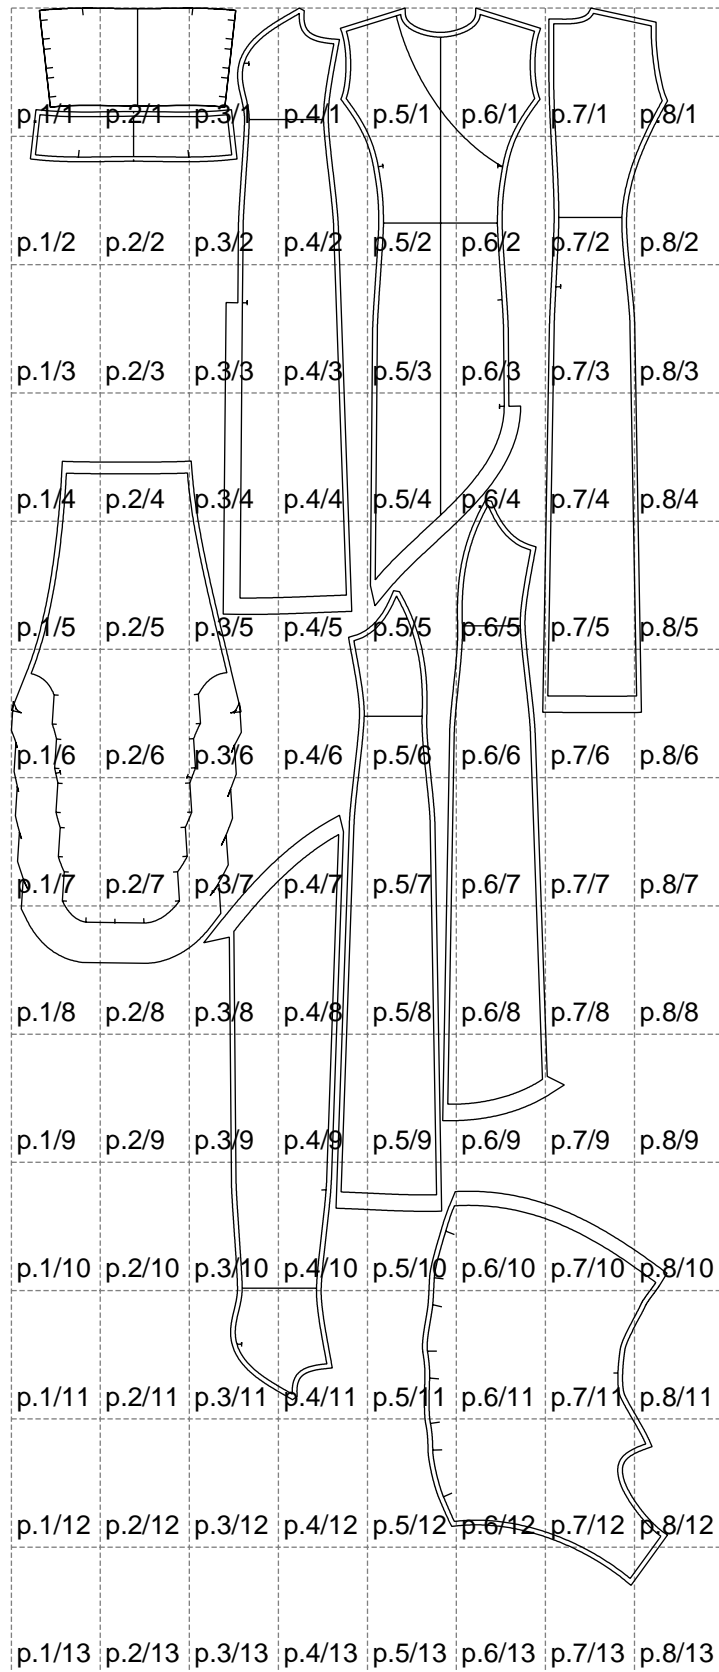

Not for print

Paper size: A4, size:1399.00 x3362.14 mm

# Example

size:1499.00 x3069.94 mm

Maneken =1 ver.0

rz\_1=170

rz\_16=120

rz\_17=104

rz\_18=103.6

rz\_19=128

rz\_20=125.1

---

. . . . .  
. . . . .  
. . . . .