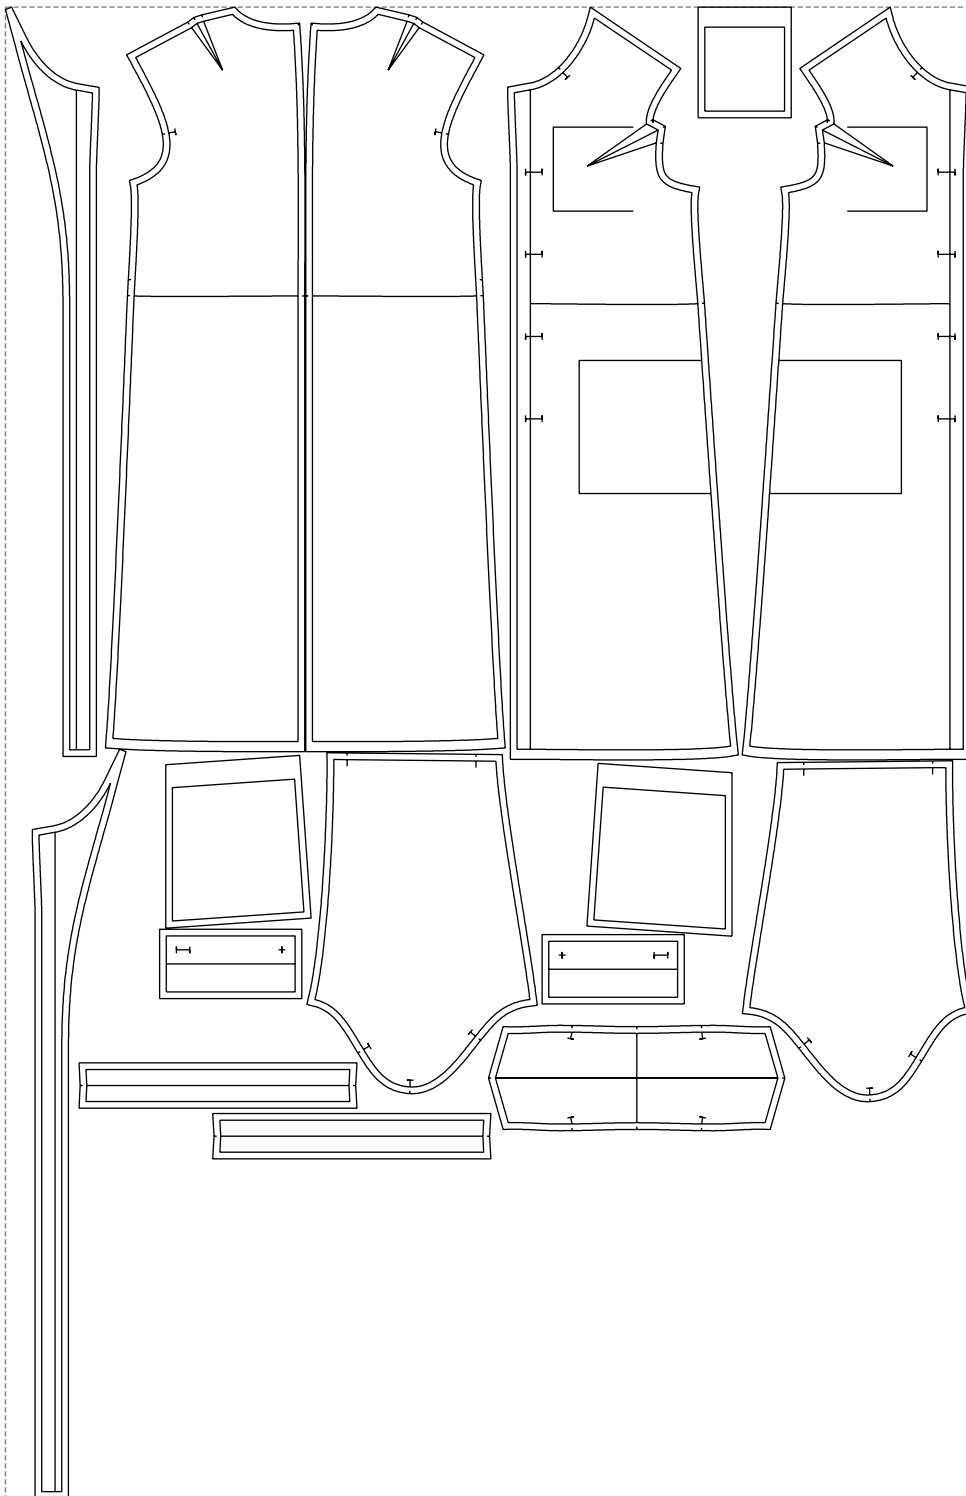

Not for print

Paper size: A4, size:1399.00 x1127.63 mm

# Example

size:1448.68 x2233.87 mm

Maneken =1 ver.0

rz\_1=170

rz\_16=88

rz\_17=75.6

rz\_18=67.6

rz\_19=96

rz\_20=94.6

---

. . . . .  
. . . . .  
. . . . .