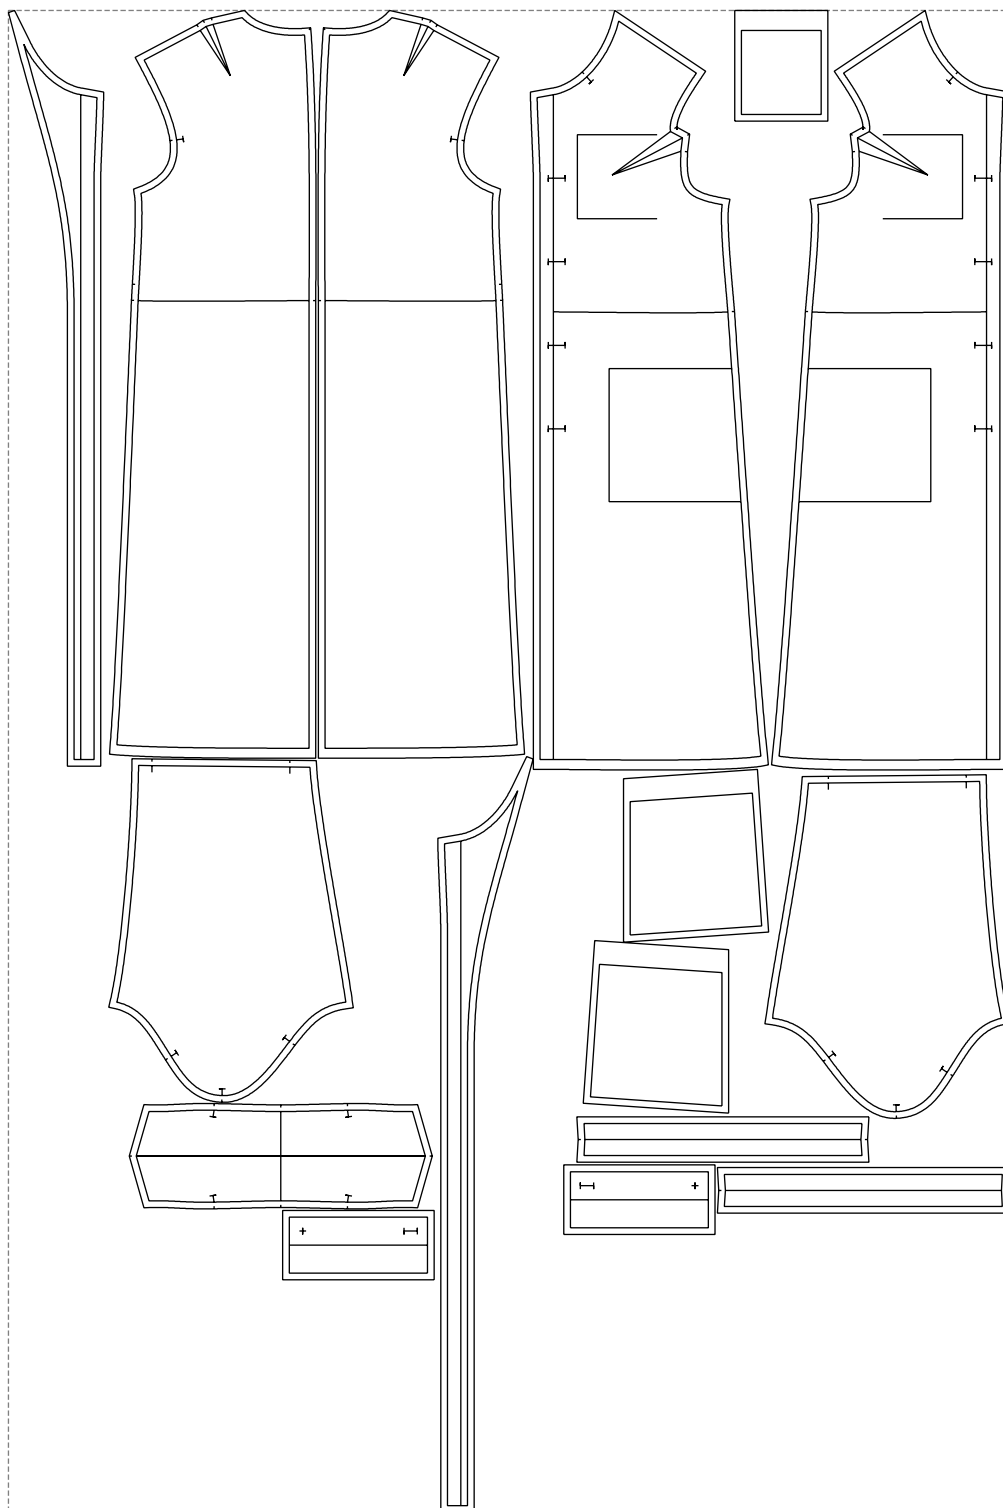

Not for print

Paper size: A4, size:1348.94 x1137.94 mm

# Example

size:1499.00 x2249.97 mm

Maneken =1 ver.0

rz\_1=170

rz\_16=92

rz\_17=78.8

rz\_18=71.8

rz\_19=100

rz\_20=98.1

---

. . . . .  
. . . . .  
. . . . .