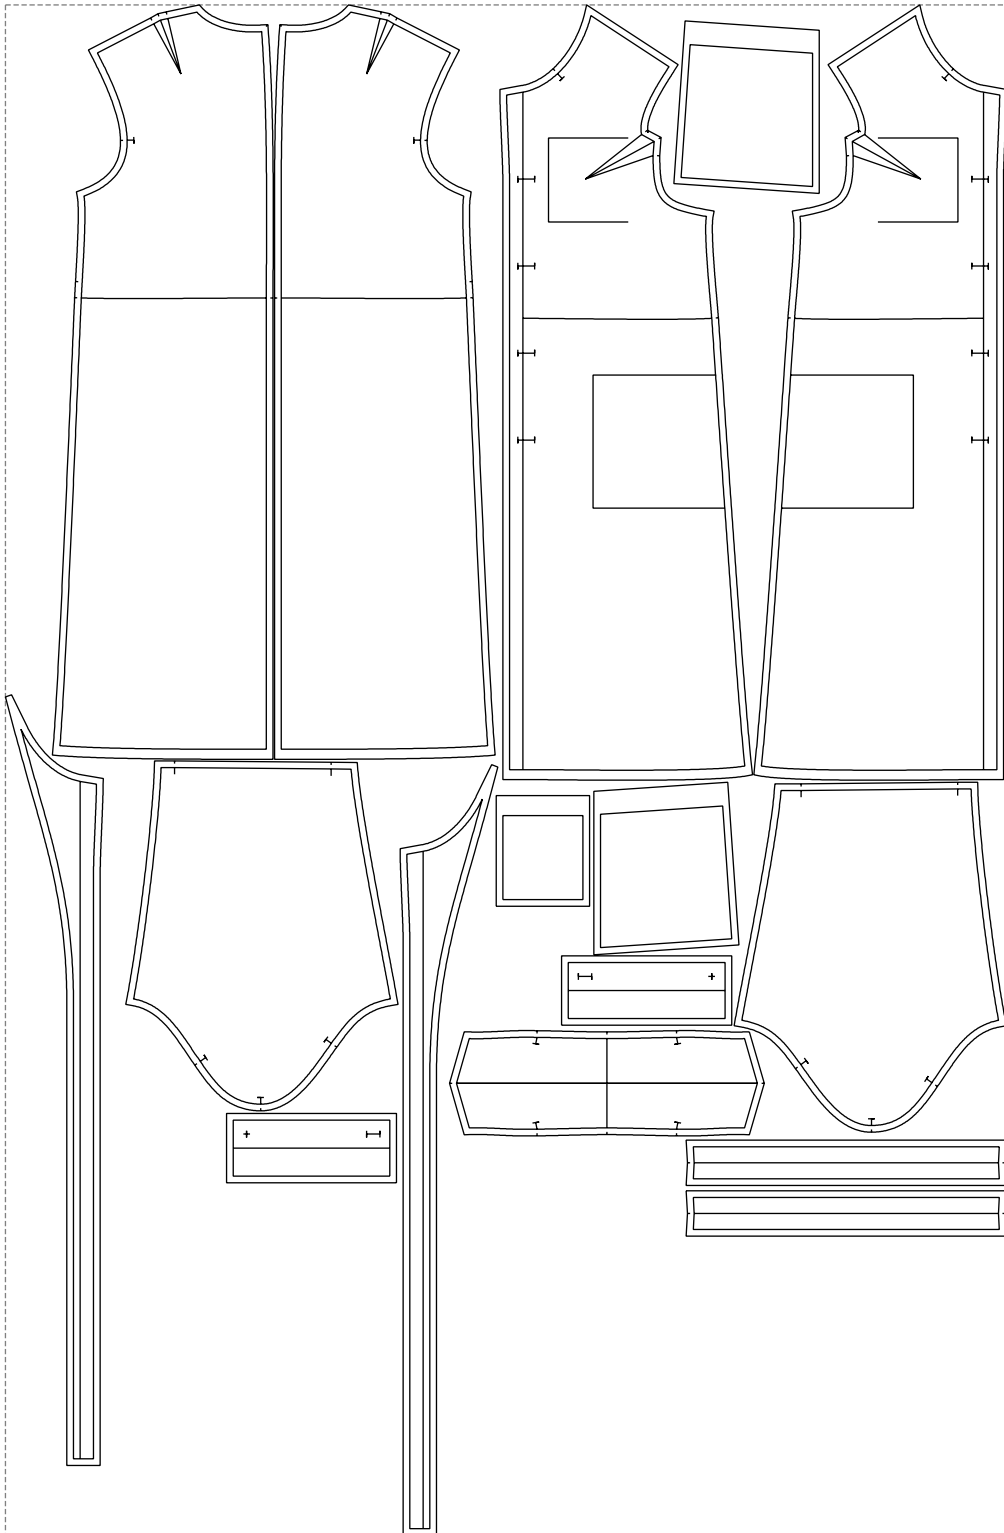

Not for print

Paper size: A4, size:1399.00 x1161.38 mm

# Example

size:1499.00 x2292.62 mm

Maneken =1 ver.0

rz\_1=170

rz\_16=100

rz\_17=85.4

rz\_18=80.2

rz\_19=108

rz\_20=105.4

---

. . . . .  
. . . . .  
. . . . .