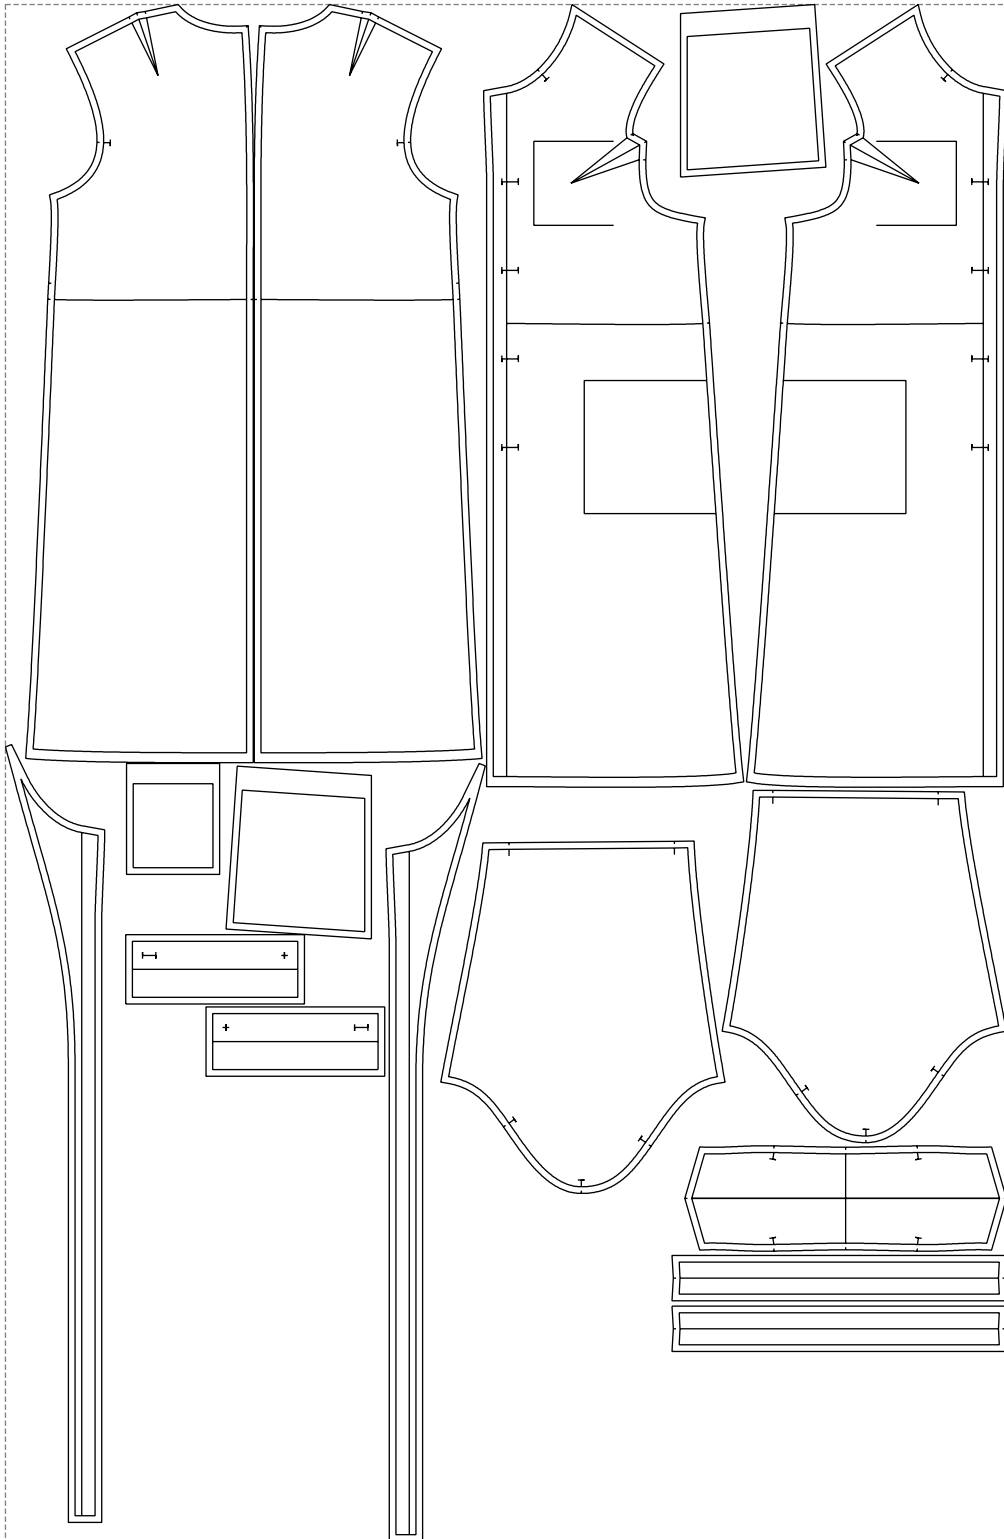

Not for print

Paper size: A4, size:1399.00 x1172.62 mm

# Example

size:1499.00 x2302.28 mm

Maneken =1 ver.0

rz\_1=170

rz\_16=104

rz\_17=88.9

rz\_18=84.4

rz\_19=112

rz\_20=109.3

---

. . . . .  
. . . . .  
. . . . .