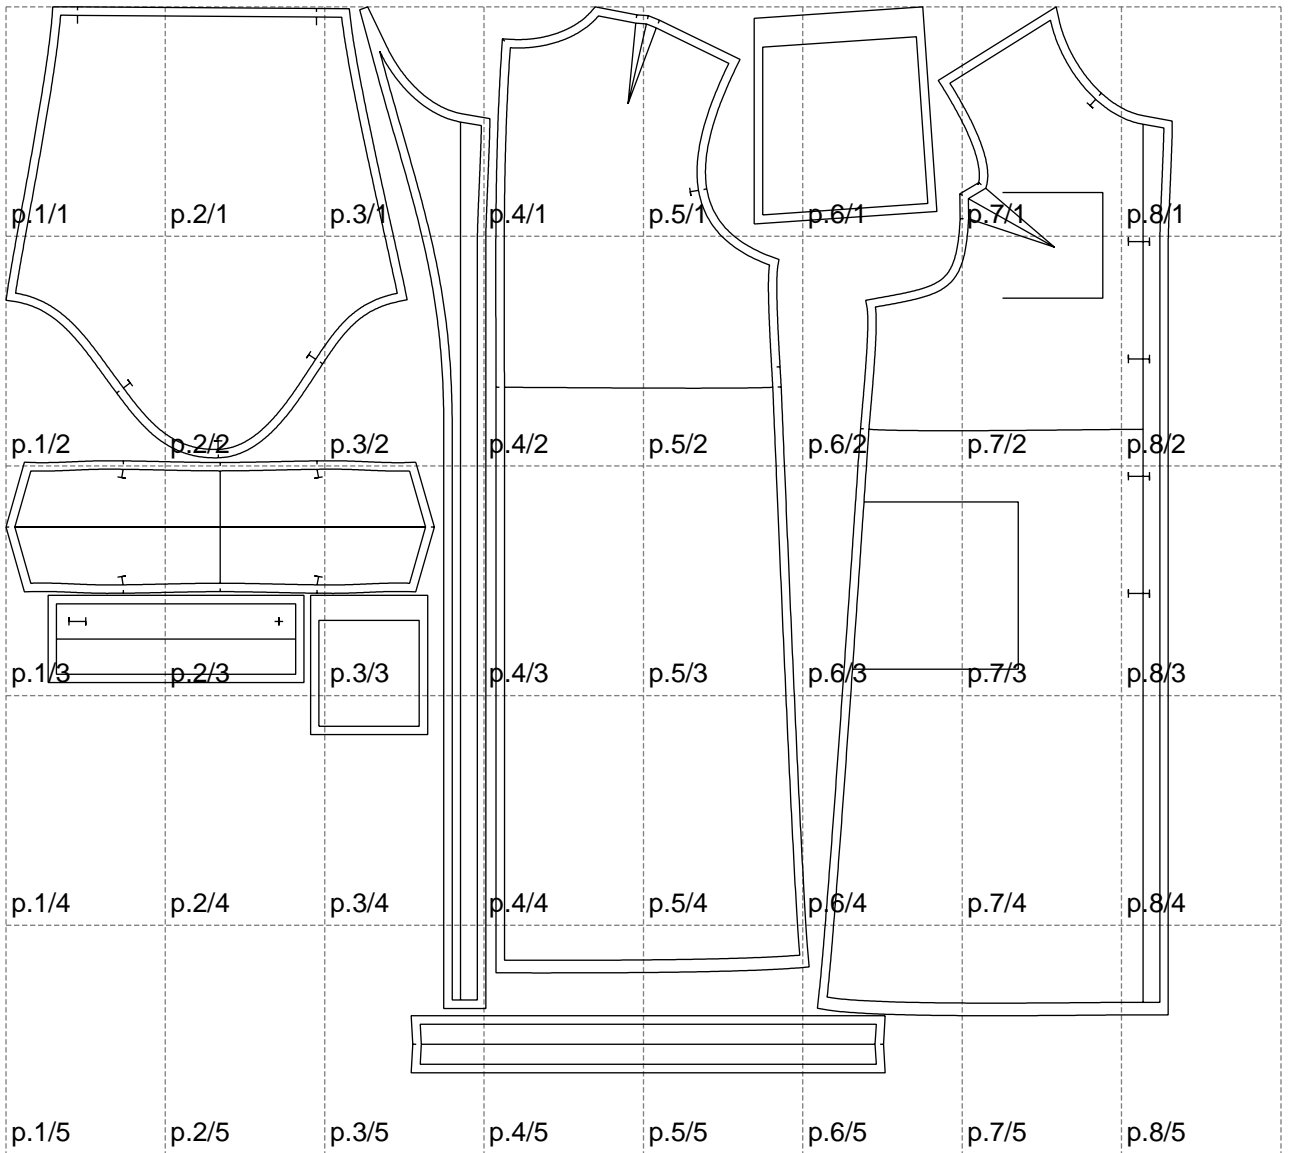

Not for print

Paper size: A4, size:1388.99 x1269.38 mm

# Example

size:1499.00 x2549.52 mm

Maneken =1 ver.0

rz\_1=170

rz\_16=116

rz\_17=100

rz\_18=98.8

rz\_19=124

rz\_20=121

---

. . . . .  
. . . . .  
. . . . .