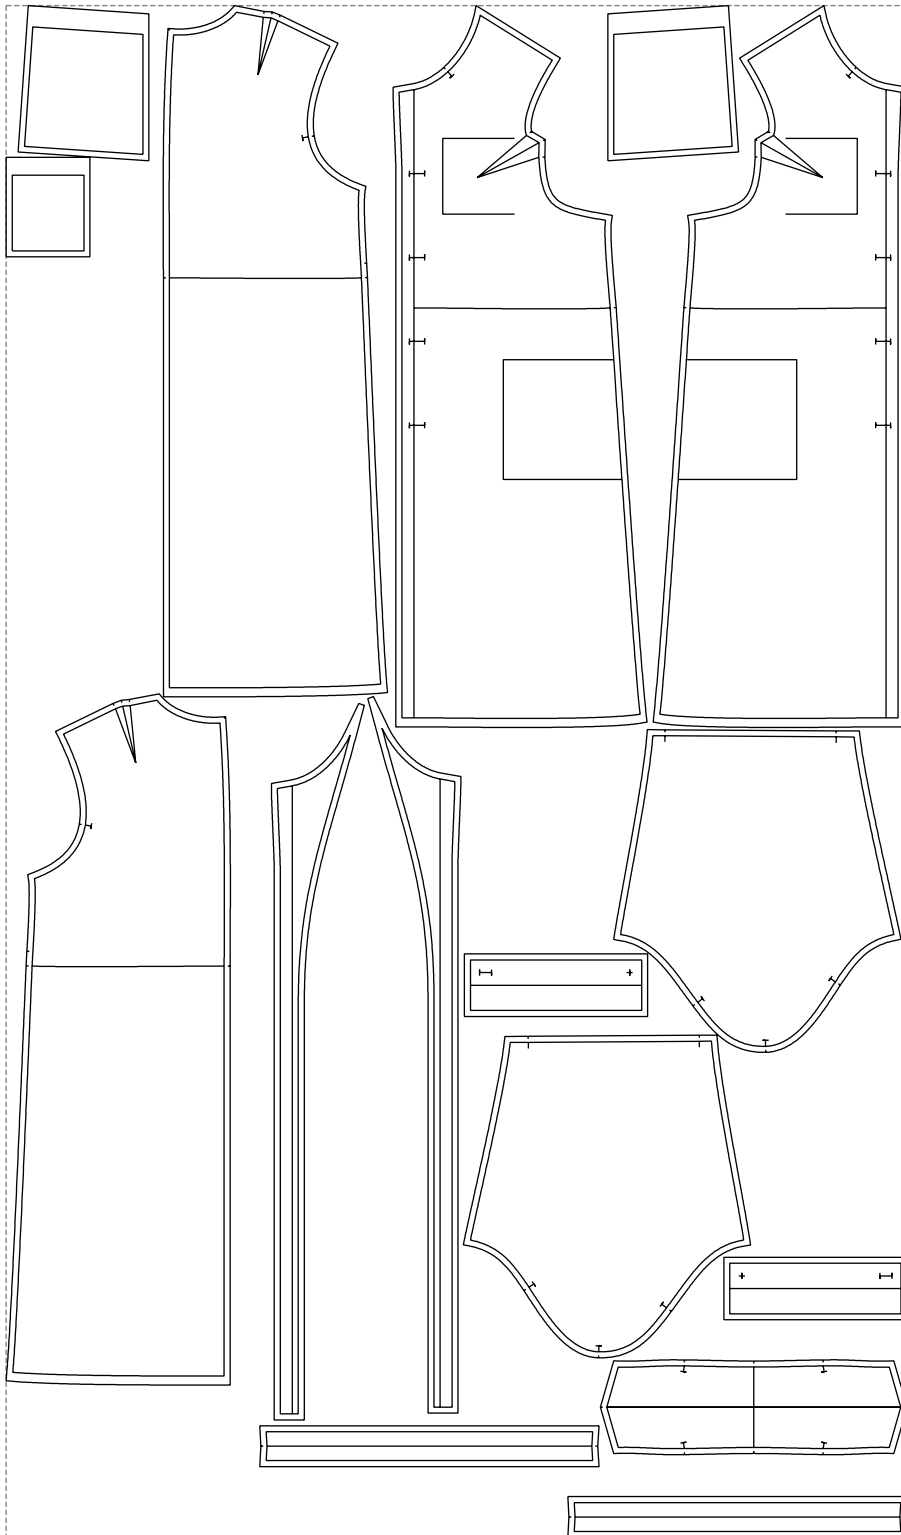

Not for print

Paper size: A4, size:1388.99 x1269.38 mm

# Example

size:1499.00 x2549.52 mm

Maneken =1 ver.0

rz\_1=170

rz\_16=116

rz\_17=100

rz\_18=98.8

rz\_19=124