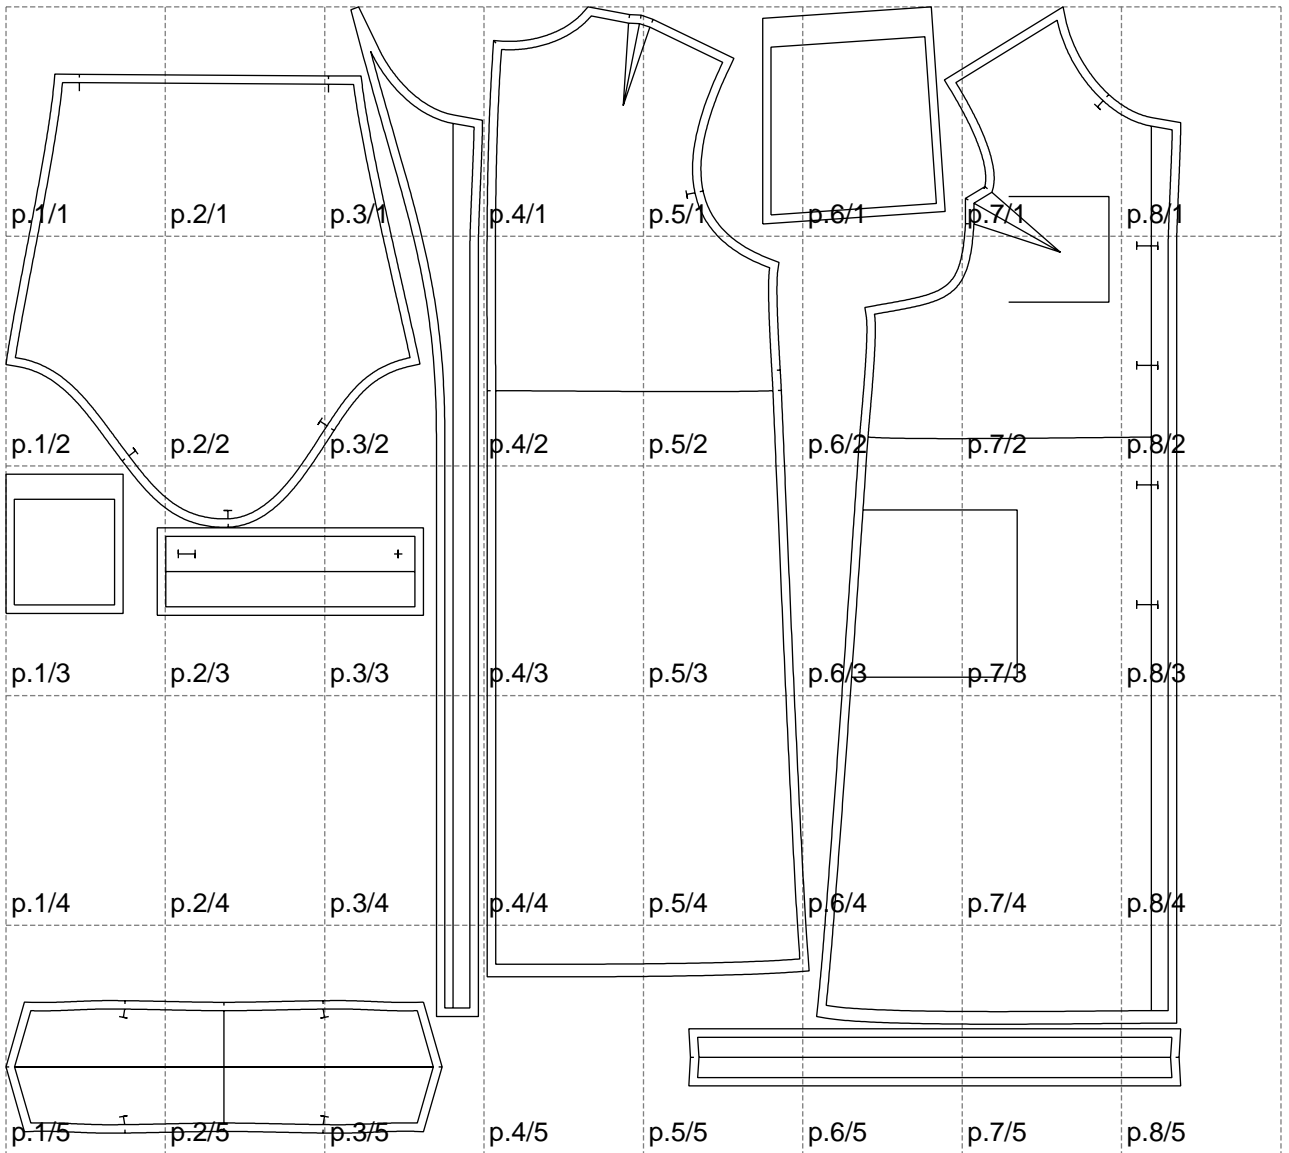

Not for print

Paper size: A4, size:1399.00 x1341.25 mm

# Example

size:1468.79 x2541.15 mm

Maneken =1 ver.0

rz\_1=170

rz\_16=120

rz\_17=104

rz\_18=103.6

rz\_19=128

rz\_20=125.1

---

. . . . .  
. . . . .  
. . . . .