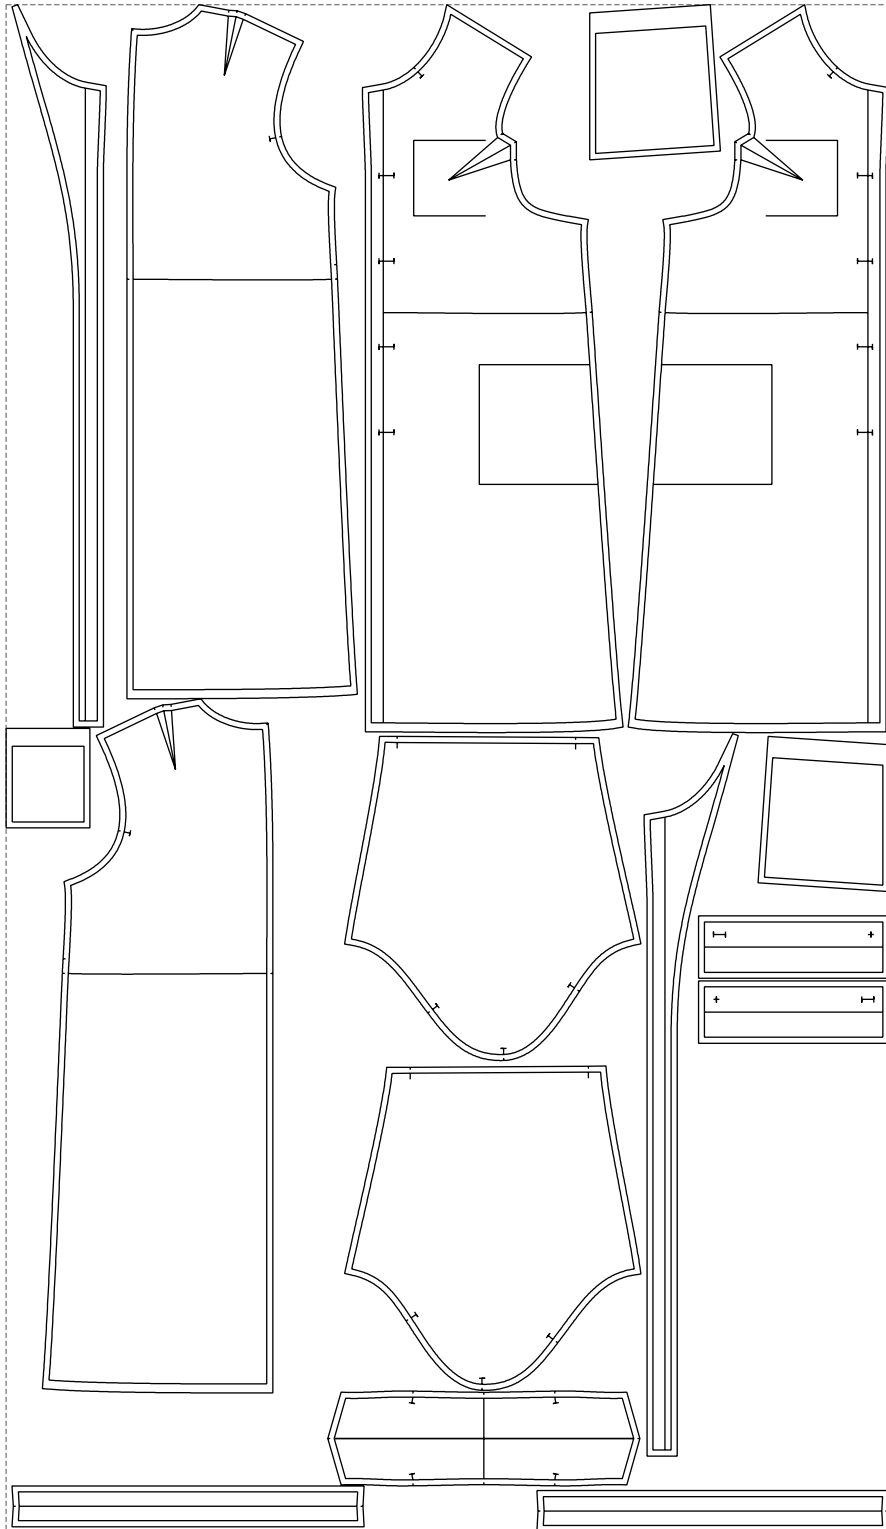

Not for print

Paper size: A4, size:1399.00 x1341.25 mm

# Example

size:1468.79 x2541.15 mm

Maneken =1 ver.0

rz\_1=170

rz\_16=120

rz\_17=104

rz\_18=103.6

rz\_19=128

rz\_20=125.1

---

. . . . .  
. . . . .  
. . . . .