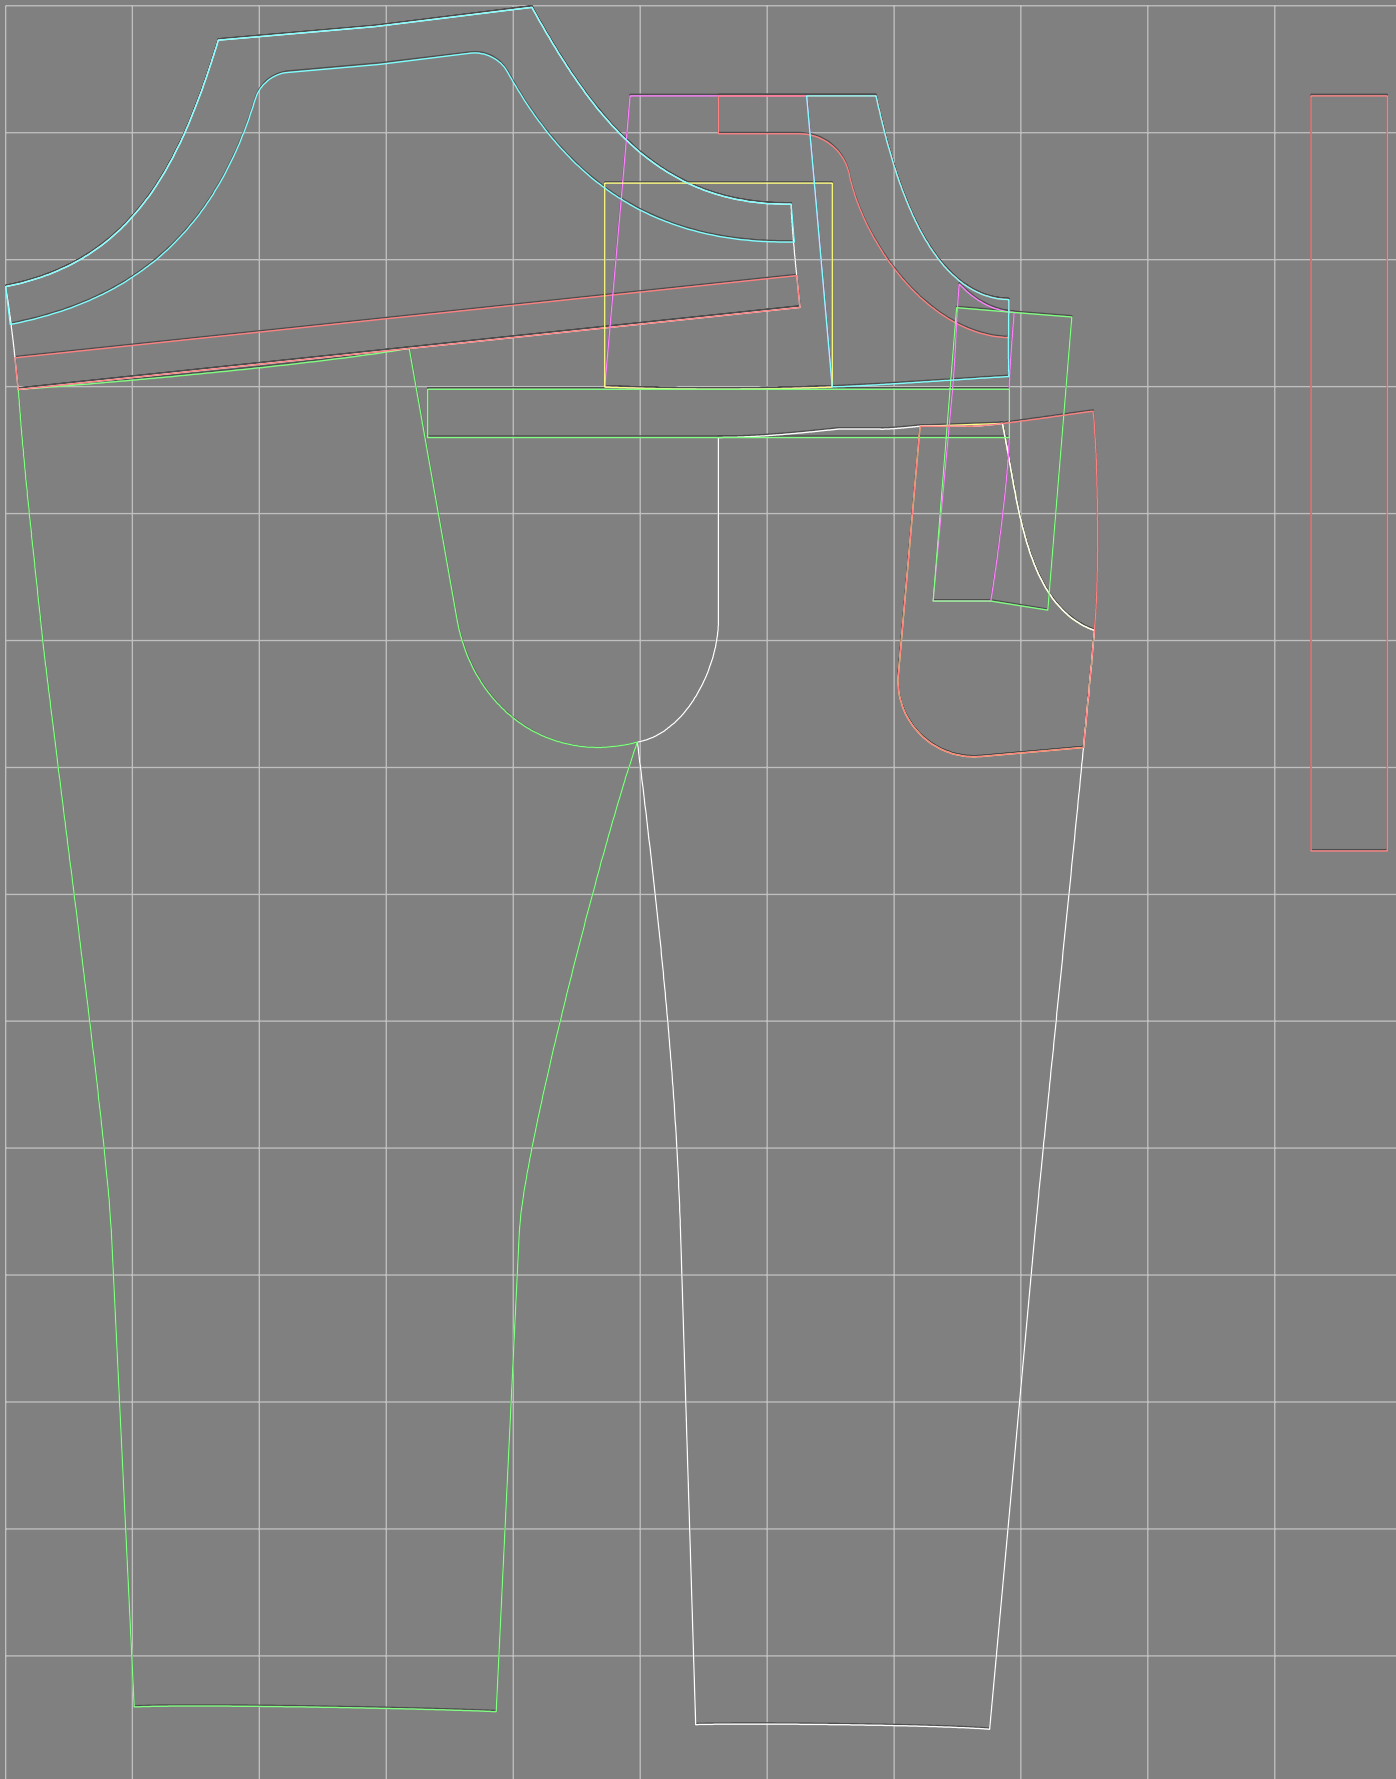

Not for print

Paper size: A4, size:1399.00 x1304.44 mm

Maneken =1 ver.0

rz\_1=170

rz\_16=92

rz\_17=78.8

rz\_18=71.8

rz\_19=100

rz\_20=98.1

---

. . . . .  
. . . . .  
. . . . .