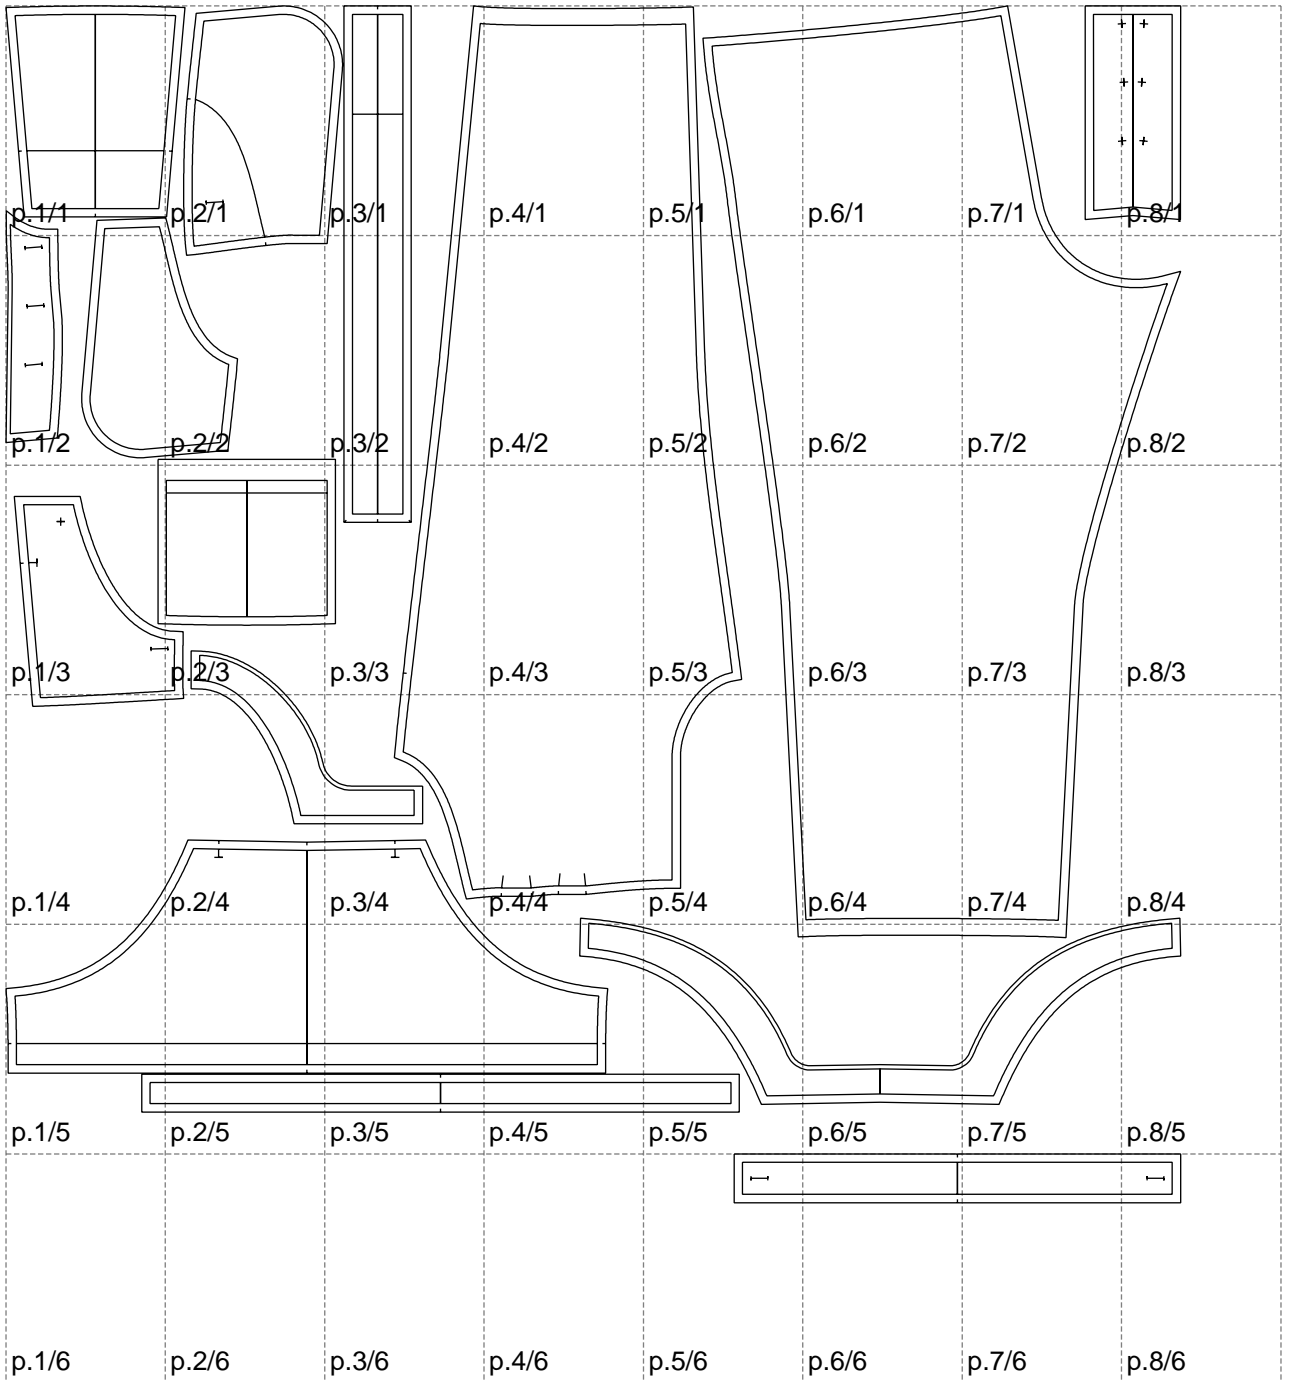

Not for print

Paper size: A4, size:1399.00 x1425.06 mm

# Example

size:1499.00 x2288.15 mm

Maneken =1 ver.0

rz\_1=170

rz\_16=100

rz\_17=85.4

rz\_18=80.2

rz\_19=108

rz\_20=105.4

---

. . . . .  
. . . . .  
. . . . .