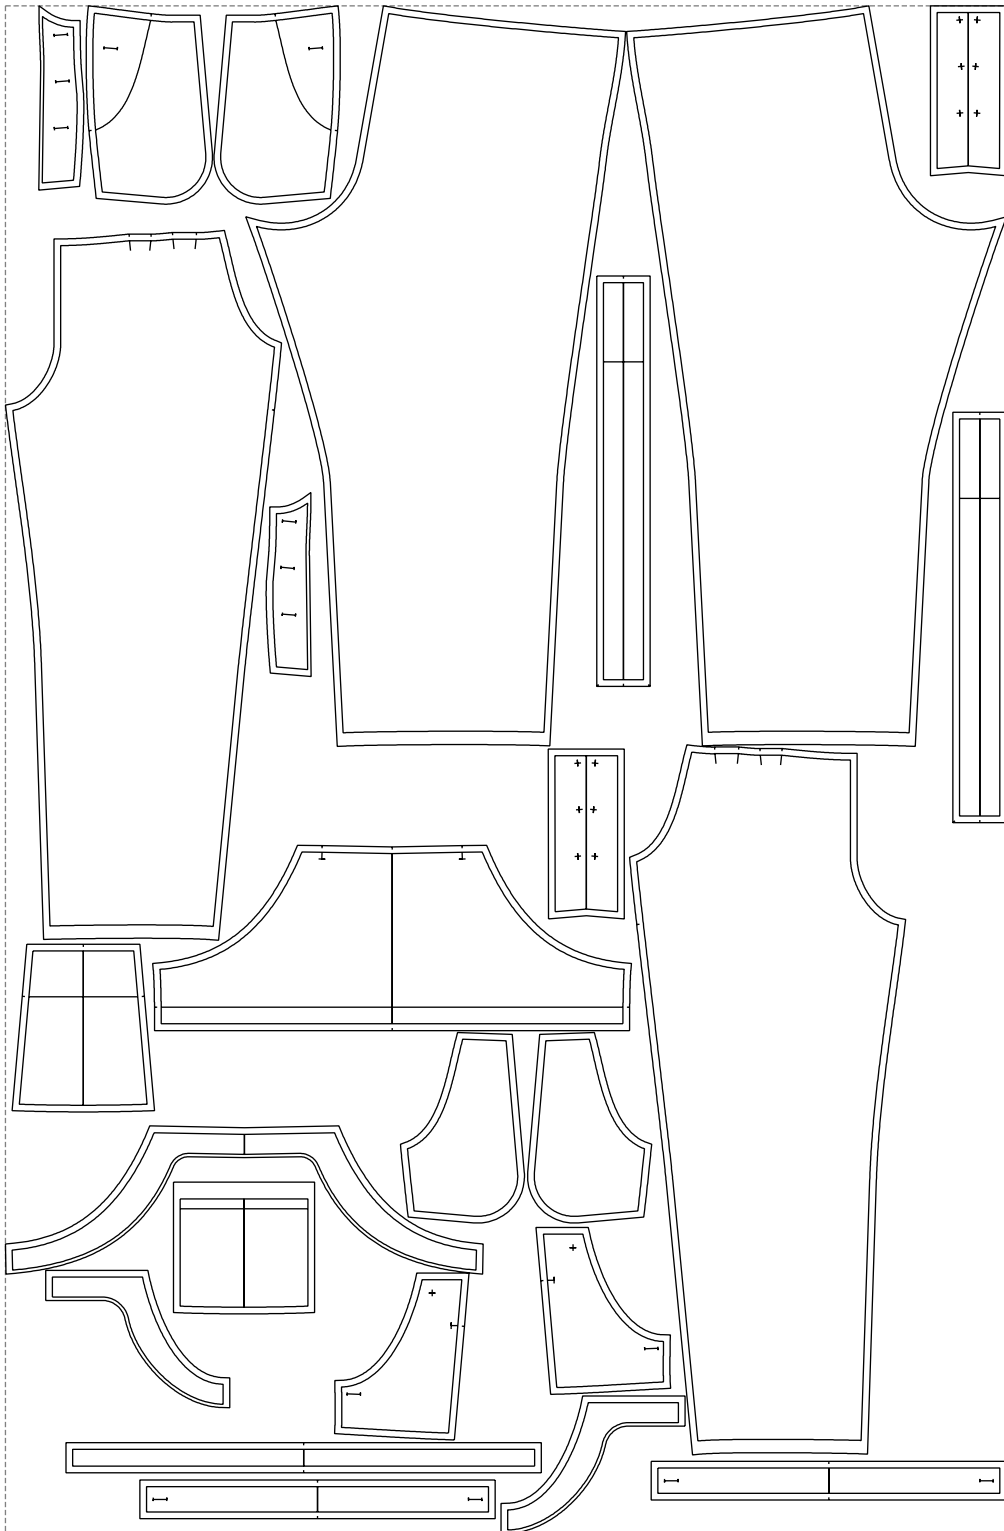

Not for print

Paper size: A4, size:1399.00 x1425.06 mm

# Example

size:1499.00 x2288.15 mm

Maneken =1 ver.0

rz\_1=170

rz\_16=100

rz\_17=85.4

rz\_18=80.2

rz\_19=108

rz\_20=105.4

---

. . . . .  
. . . . .  
. . . . .