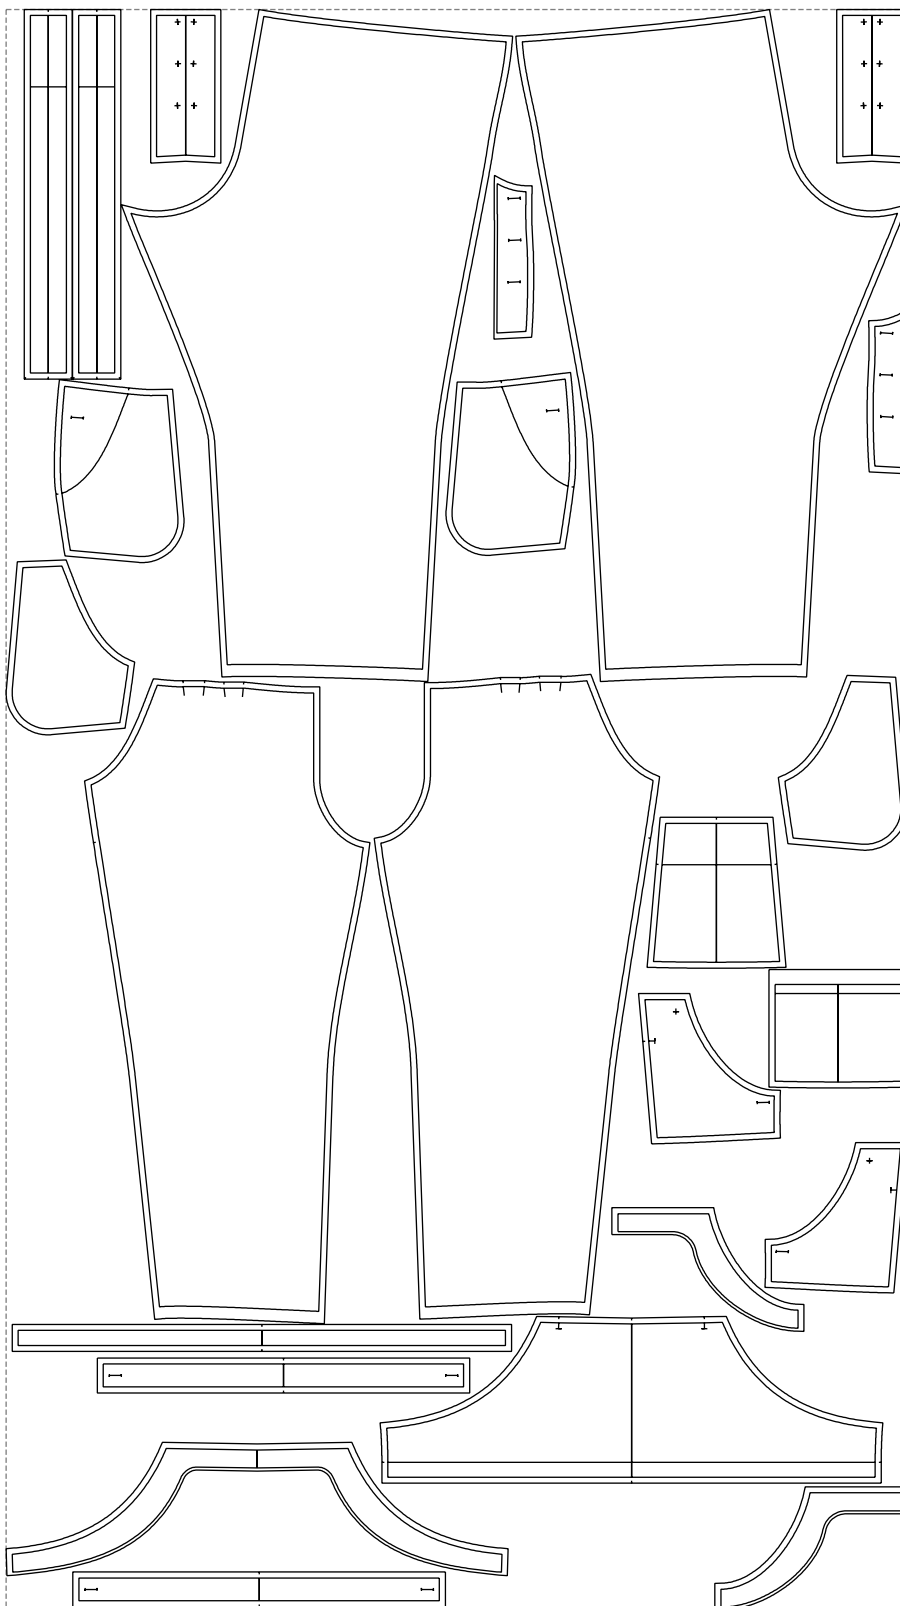

# Example

size:1499.00 x2664.51 mm

Maneken =1 ver.0

rz\_1=170

rz\_16=112

rz\_17=96.2

rz\_18=94

rz\_19=120

rz\_20=117

---

. . . . .  
. . . . .  
. . . . .