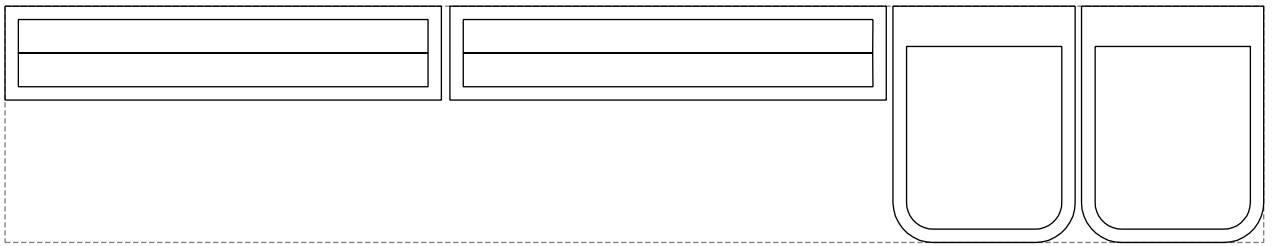

Not for print

Paper size: A4, size:1288.90 x727.89 mm

# Example

size:937.03 x176.00 mm

Maneken =1 ver.0

rz\_1=170

rz\_16=120

rz\_17=104

rz\_18=103.6

rz\_19=128