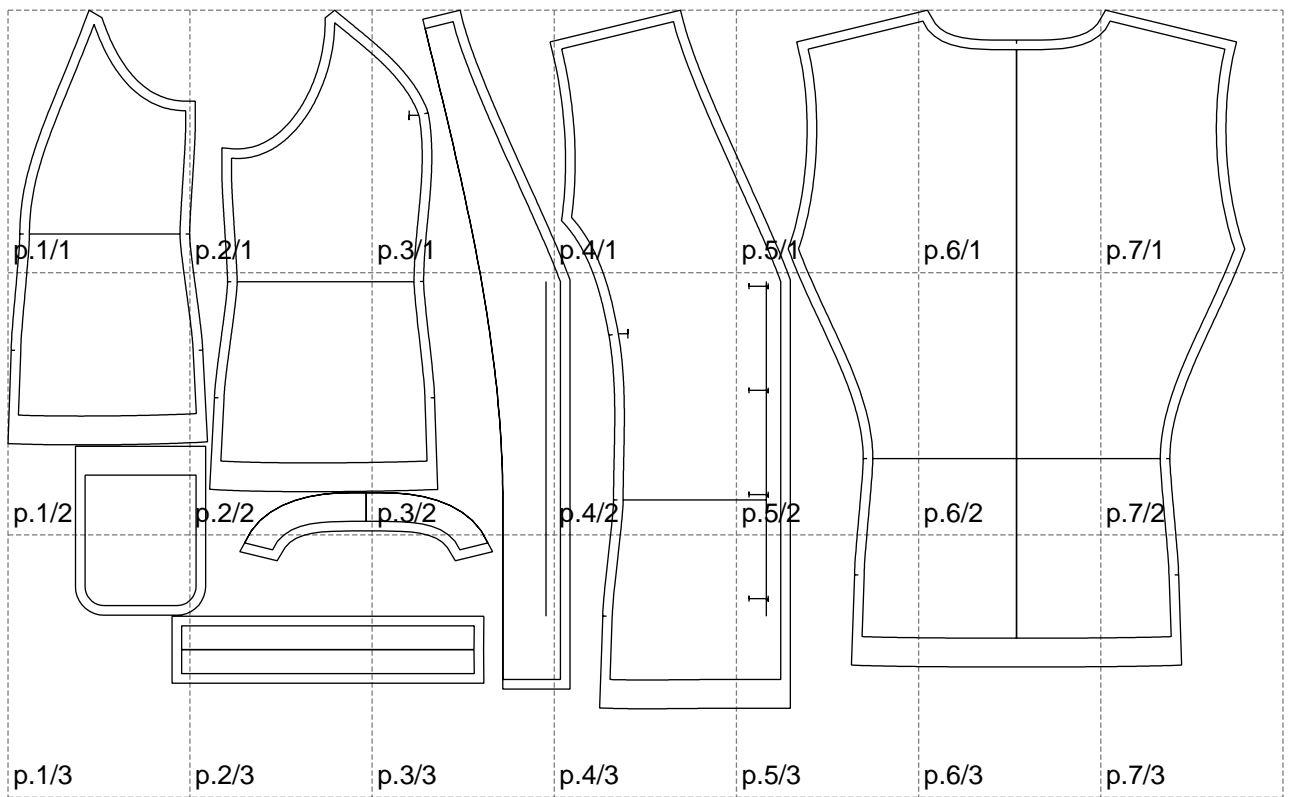

Not for print

Paper size: A4, size:1288.90 x727.89 mm

# Example

size:937.03 x176.00 mm

Maneken =1 ver.0

rz\_1=170

rz\_16=120

rz\_17=104

rz\_18=103.6

rz\_19=128

rz\_20=125.1

---

. . . . .  
. . . . .  
. . . . .