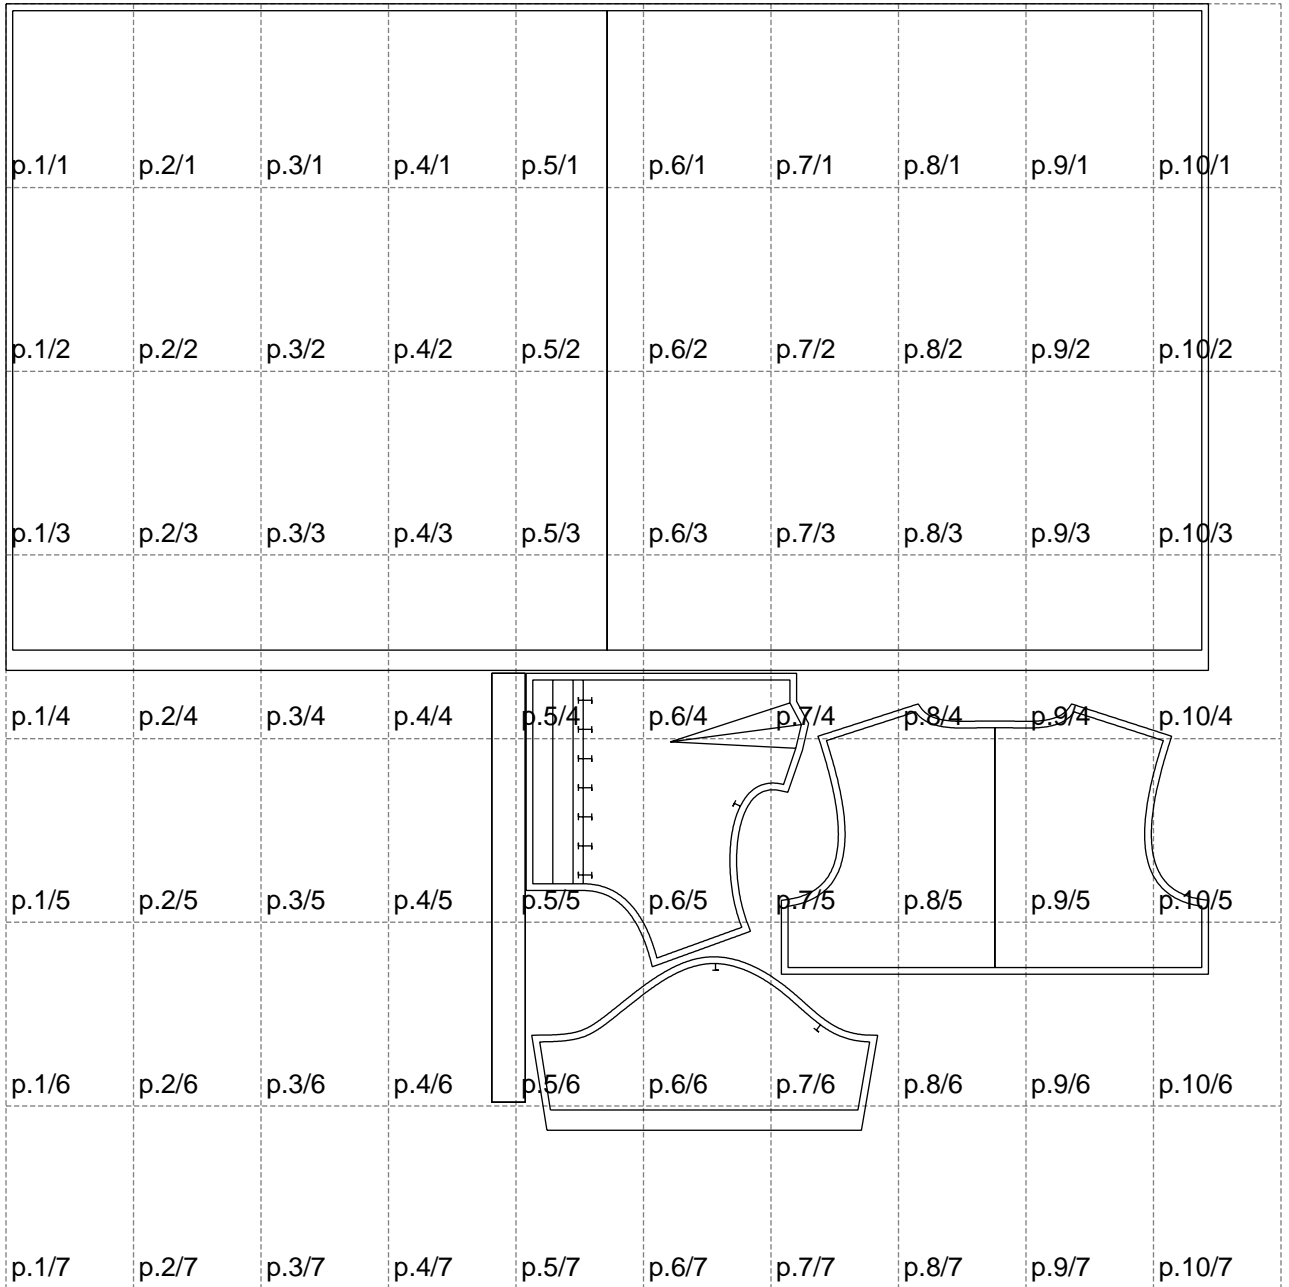

Not for print

Paper size: A4, size:1790.00 x1676.51 mm

# Example

size:1790.00 x3116.90 mm

Maneken =1 ver.0

rz\_1=170

rz\_16=108

rz\_17=92.5

rz\_18=89.2

rz\_19=116

rz\_20=113

---

. . . . .  
. . . . .  
. . . . .