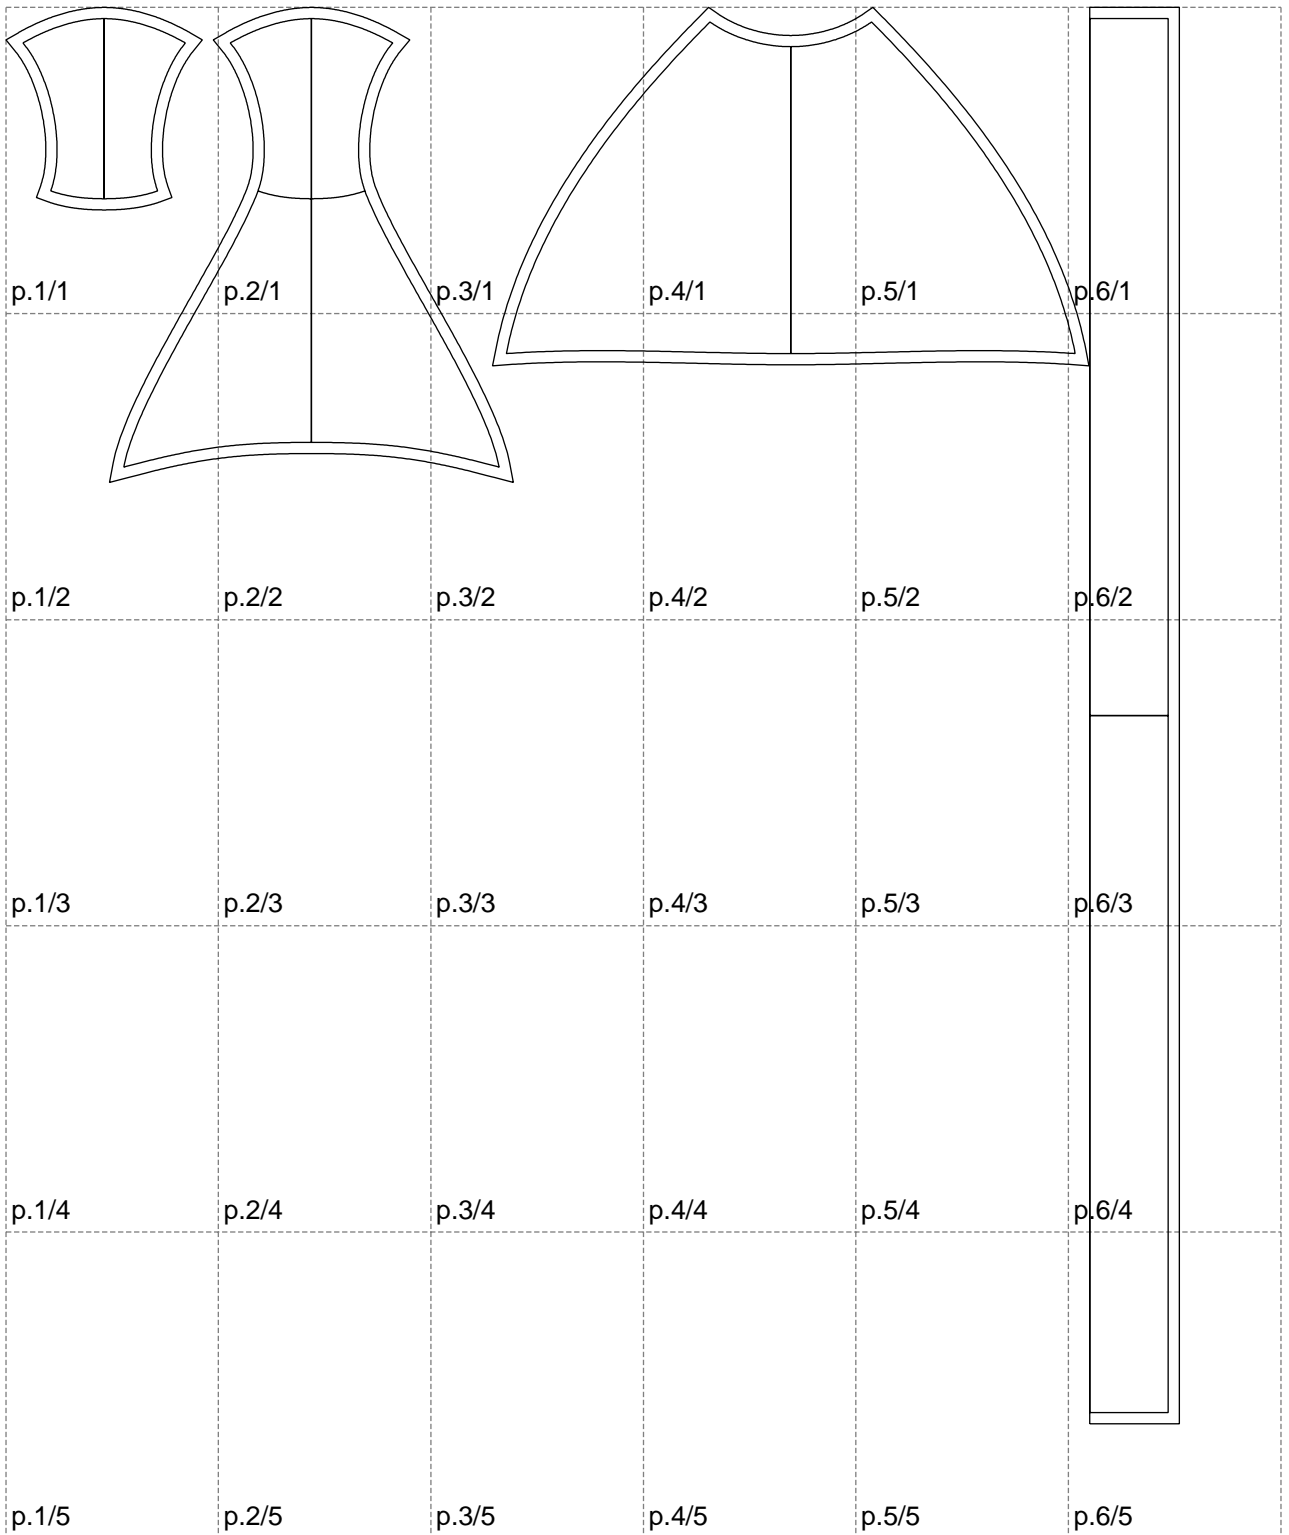

Not for print

Paper size: A4, size:1048.02 x1264.88 mm

Example

size:894.58 x424.29 mm

Maneken =1 ver.0

rz_1=170

rz_16=116

rz_17=100

rz_18=98.8

rz_19=124

rz_20=121

.
.
.