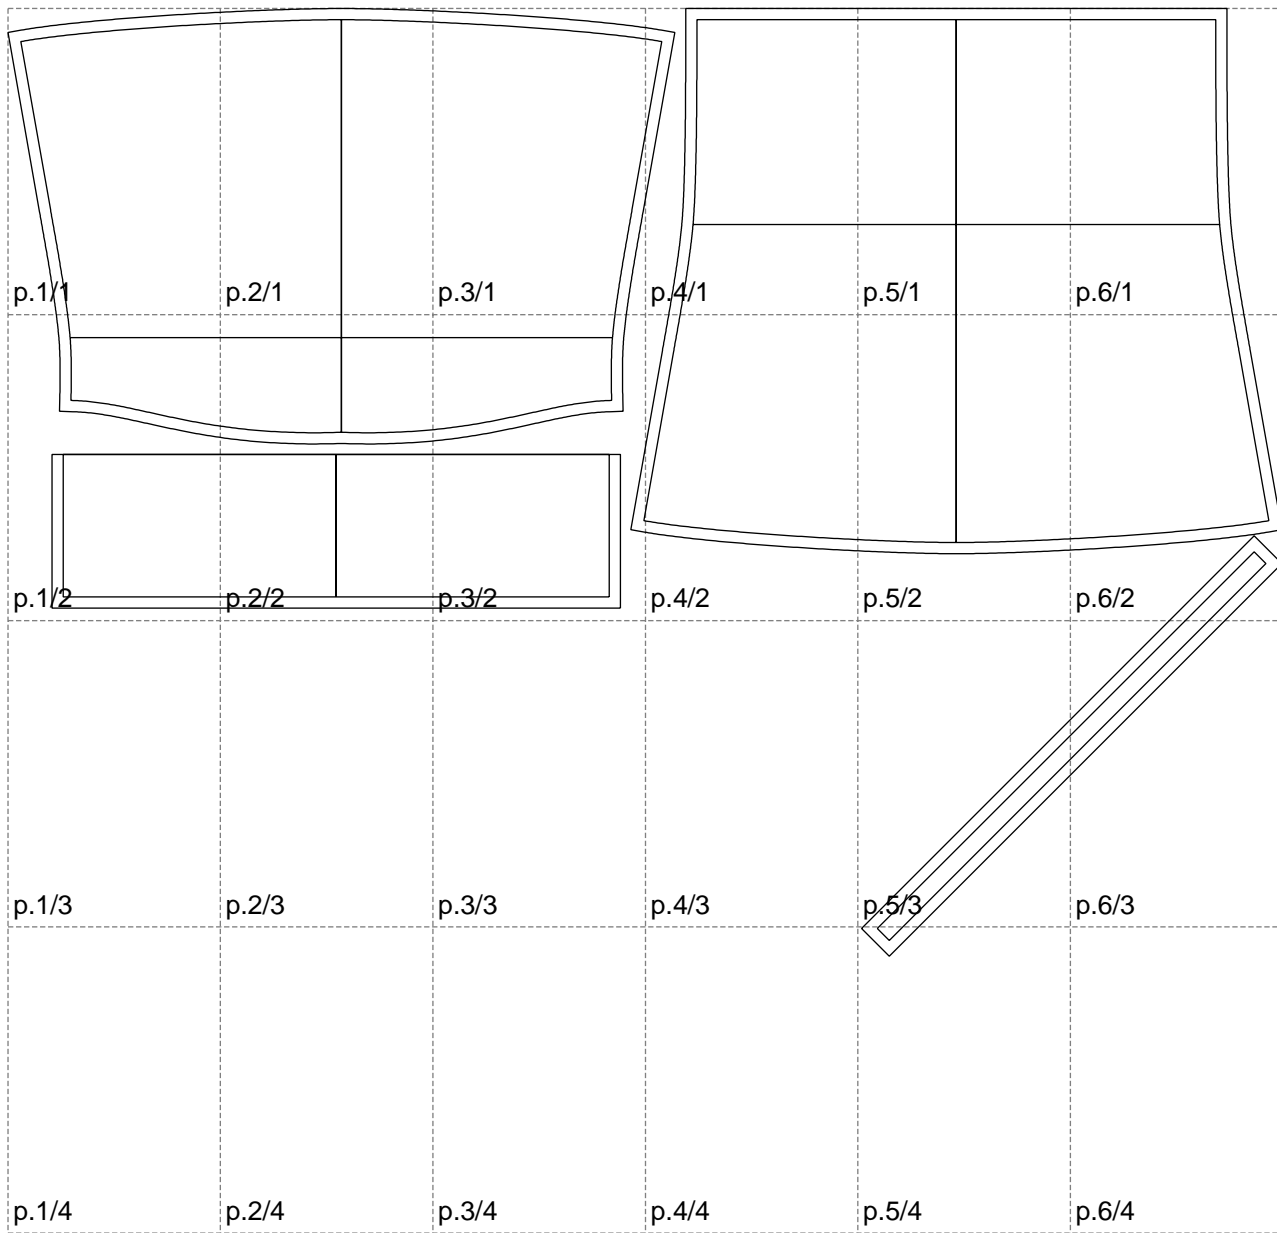

Not for print

Paper size: A4, size:1137.89 x846.46 mm

Example

size:1488.97 x749.72 mm

Maneken =1 ver.0

rz_1=170

rz_16=92

rz_17=78.8

rz_18=71.8

rz_19=100

rz_20=98.1

.
.
.