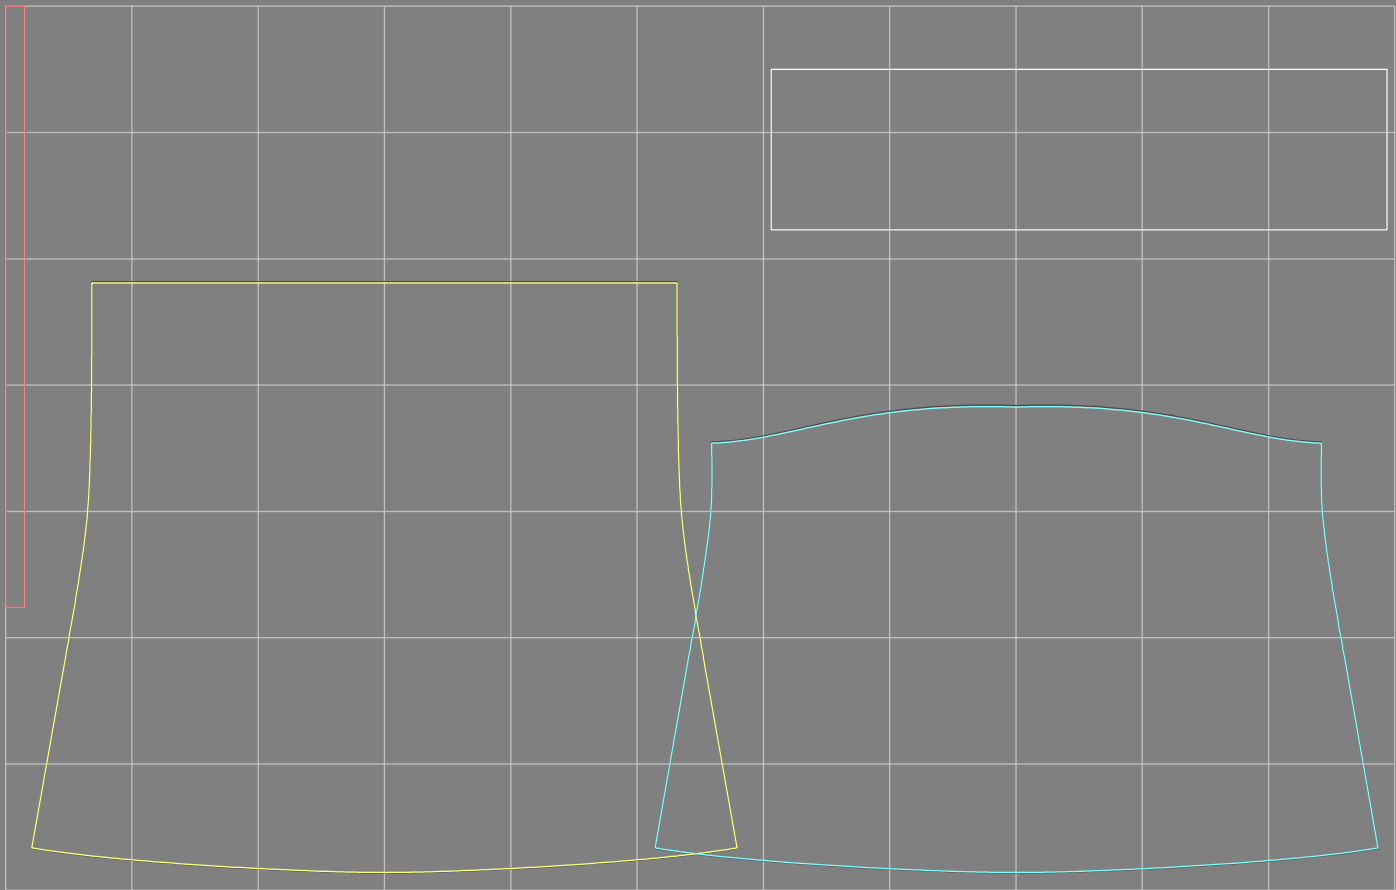

Not for print

Paper size: A4, size:1137.89 x846.46 mm

Example

size:1488.97 x749.72 mm

Maneken =1 ver.0

rz_1=170

rz_16=92

rz_17=78.8

rz_18=71.8

rz_19=100

rz_20=98.1

.
.
.