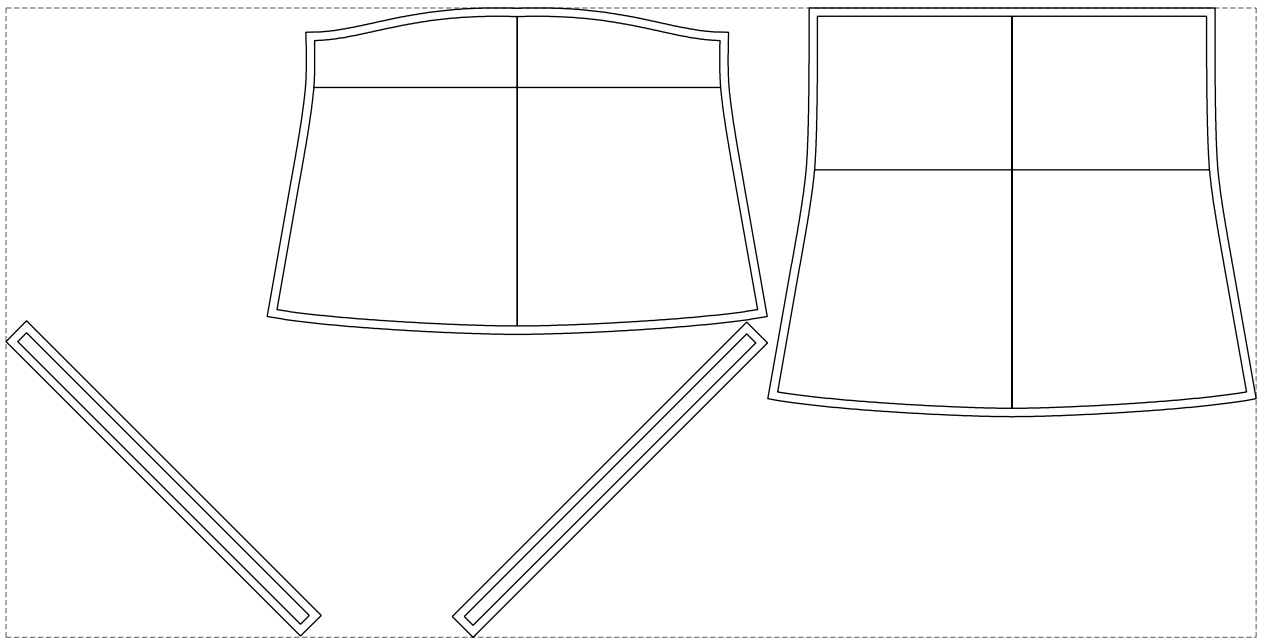

Not for print

Paper size: A4, size:1137.89 x846.46 mm

Example

size:1488.97 x749.72 mm

Maneken =1 ver.0

rz_1=170

rz_16=92

rz_17=78.8

rz_18=71.8

rz_19=100

rz_20=98.1

.
.
.