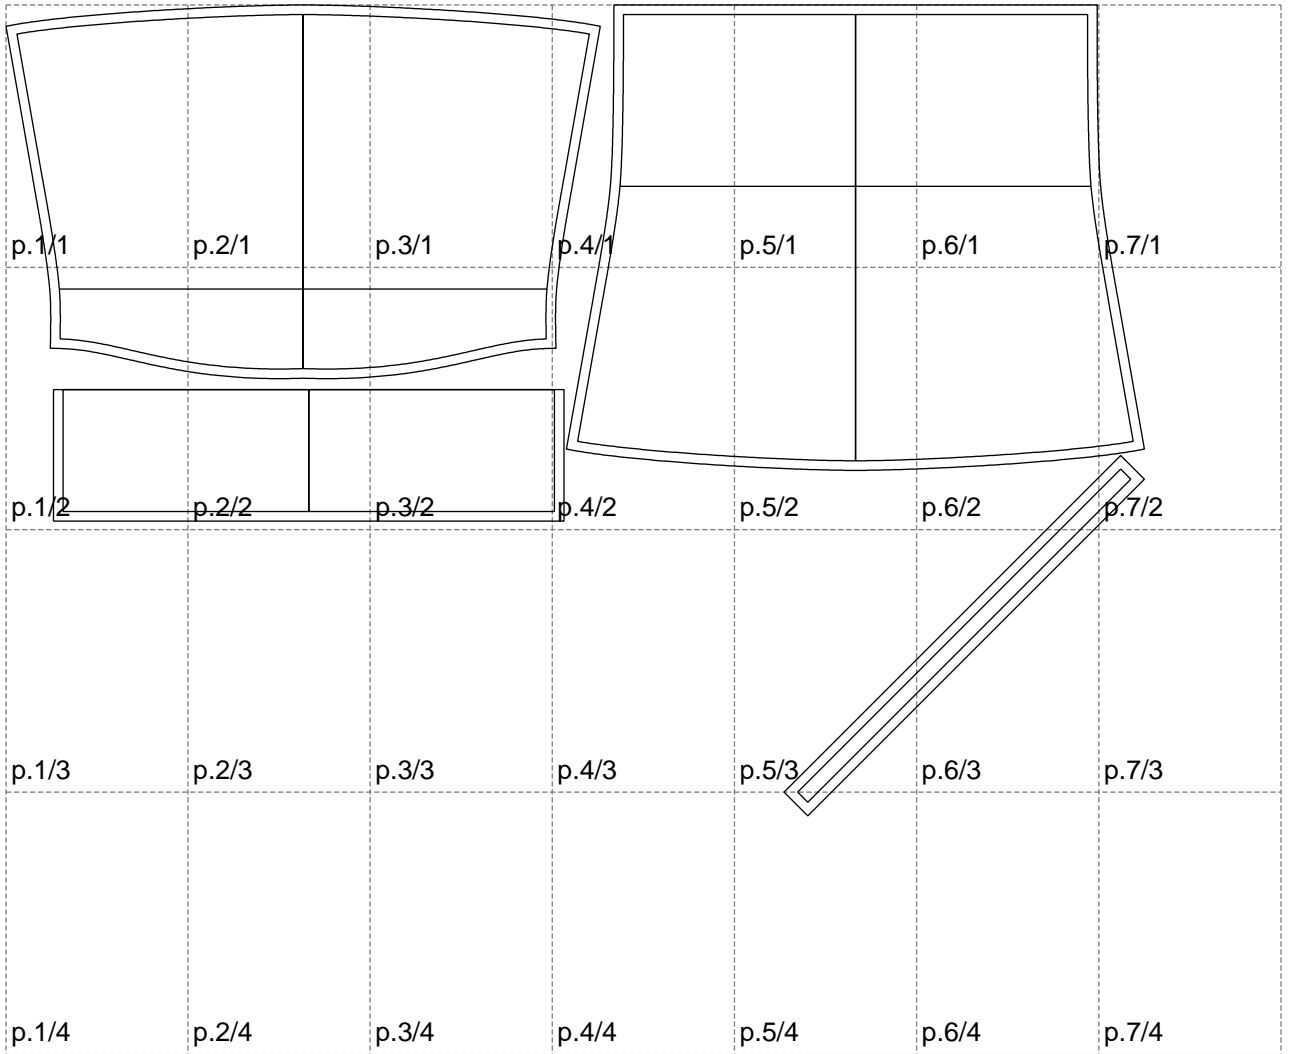

Not for print

Paper size: A4, size:1186.41 x845.01 mm

# Example

size:1478.94 x751.56 mm

Maneken =1 ver.0

rz\_1=170

rz\_16=96

rz\_17=82

rz\_18=76

rz\_19=104

rz\_20=101.8

---

. . . . .  
. . . . .  
. . . . .