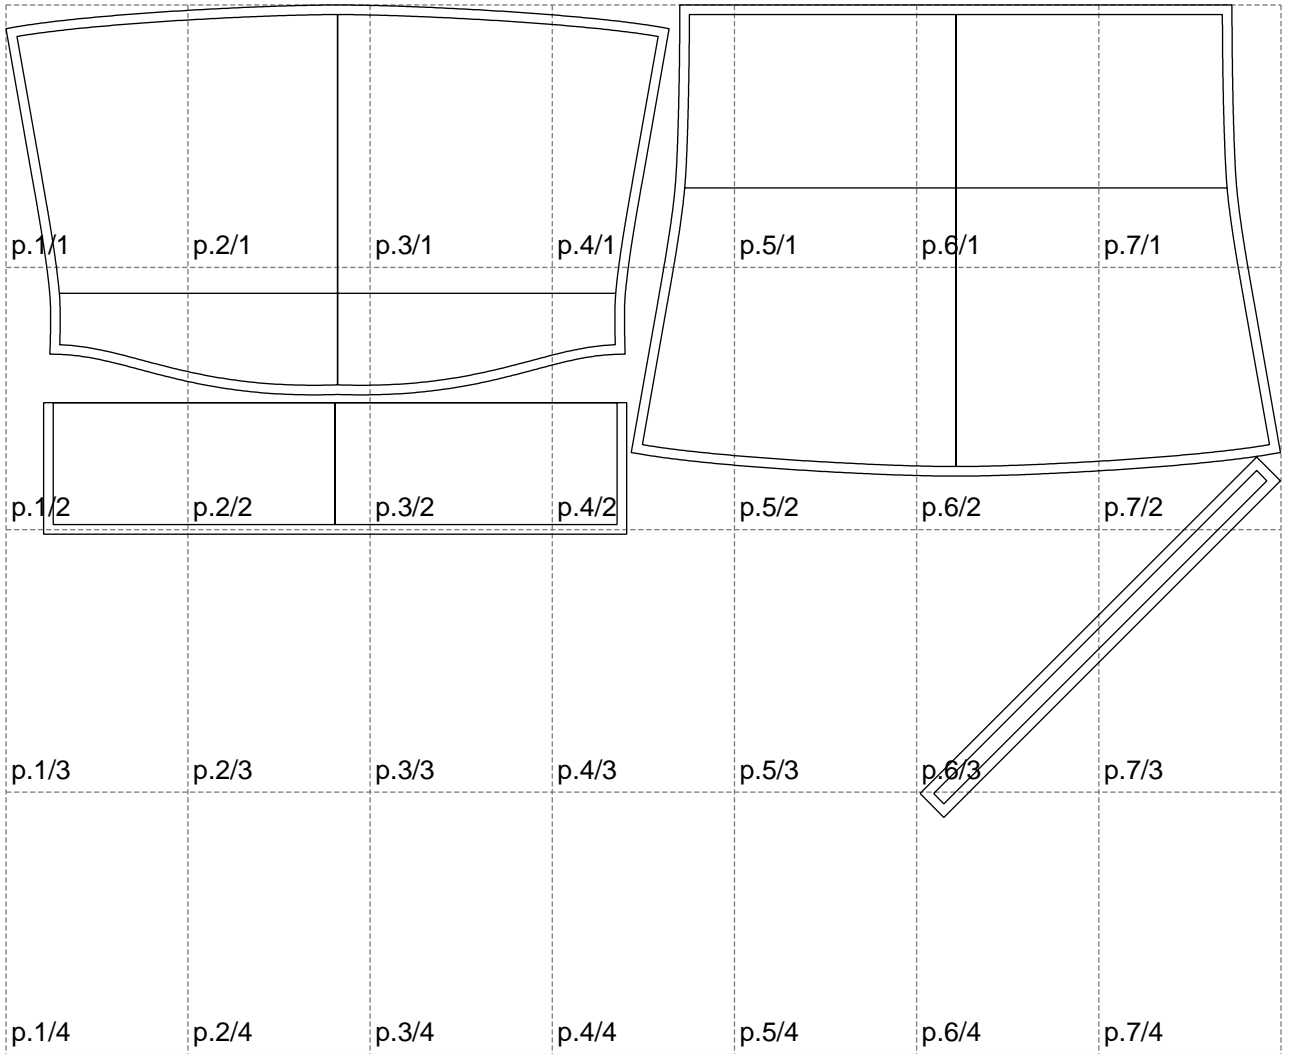

Not for print

Paper size: A4, size:1328.22 x846.44 mm

# Example

size:1488.97 x776.42 mm

Maneken =1 ver.0

rz\_1=170

rz\_16=112

rz\_17=96.2

rz\_18=94

rz\_19=120

rz\_20=117

---

. . . . .  
. . . . .  
. . . . .