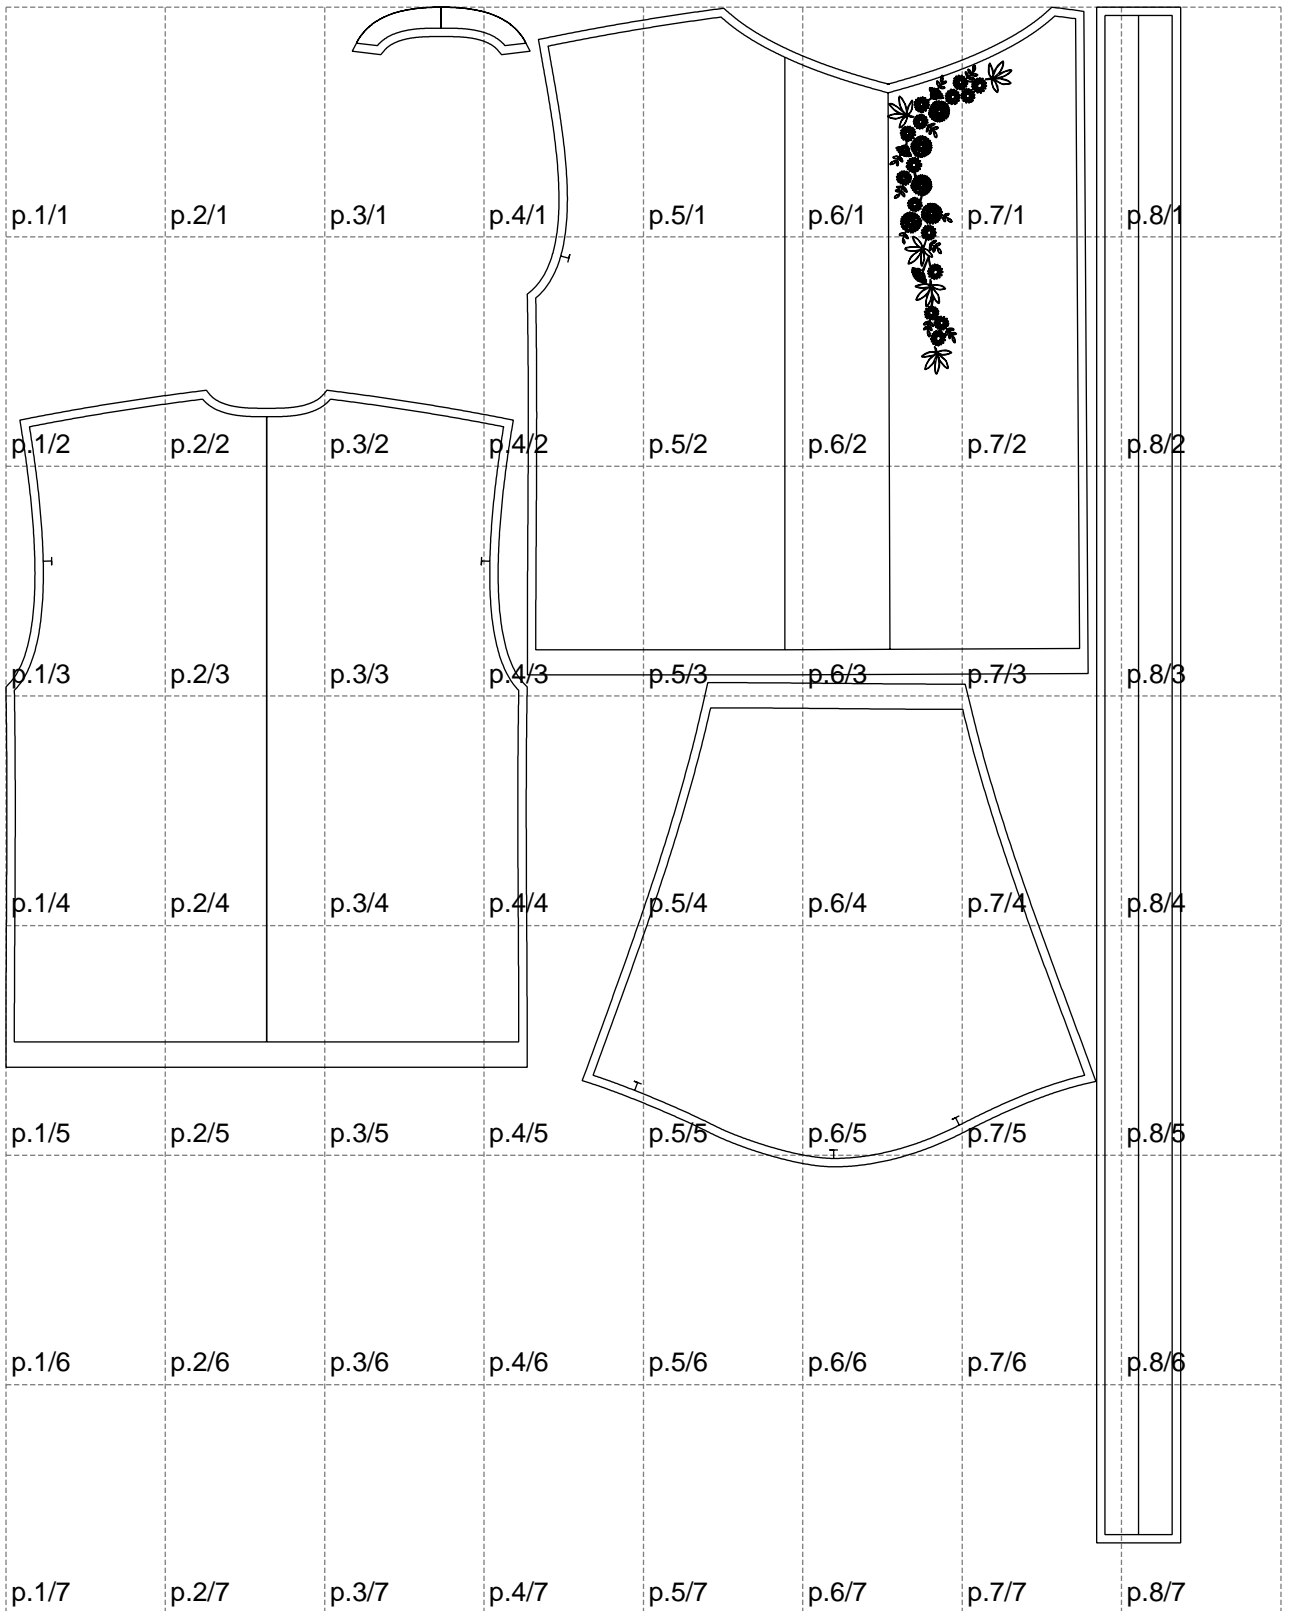

Not for print

Paper size: A4, size:1399.00 x1828.80 mm

# Example

size:1499.00 x1953.16 mm

Maneken =1 ver.0

rz\_1=170

rz\_16=96

rz\_17=82

rz\_18=76

rz\_19=104

rz\_20=101.8

---

. . . . .  
. . . . .  
. . . . .