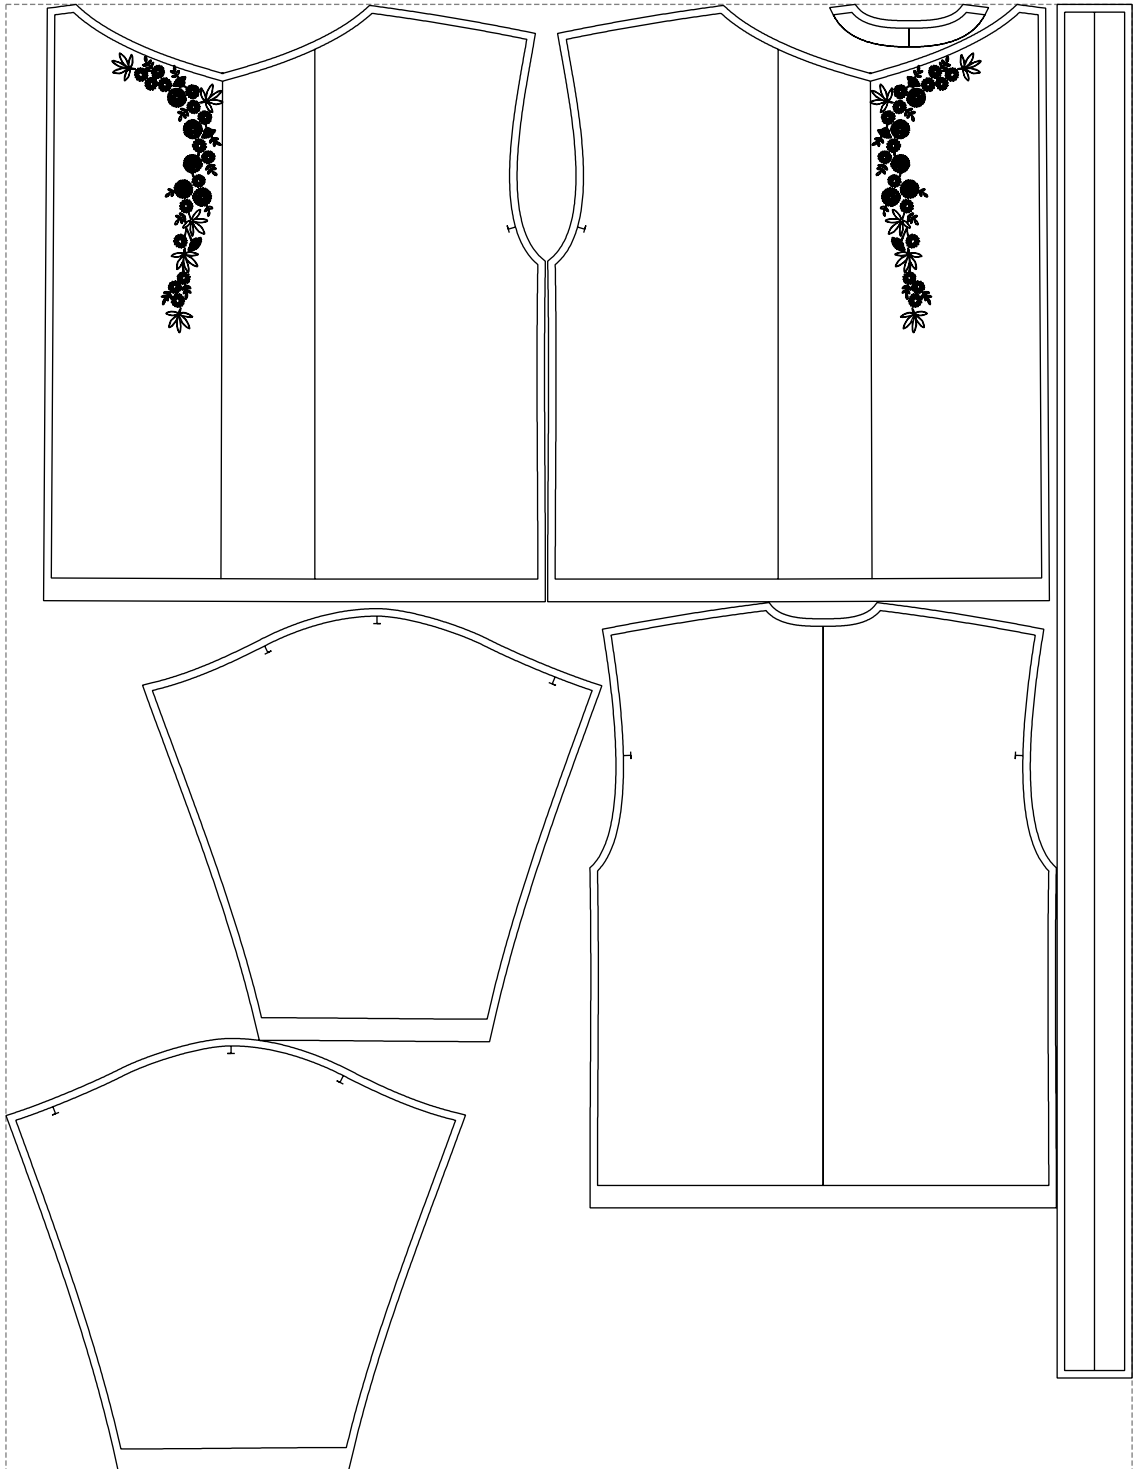

Not for print

Paper size: A4, size:1399.00 x1828.80 mm

# Example

size:1499.00 x1953.16 mm

Maneken =1 ver.0

rz\_1=170

rz\_16=96

rz\_17=82

rz\_18=76

rz\_19=104

rz\_20=101.8

---

. . . . .  
. . . . .  
. . . . .