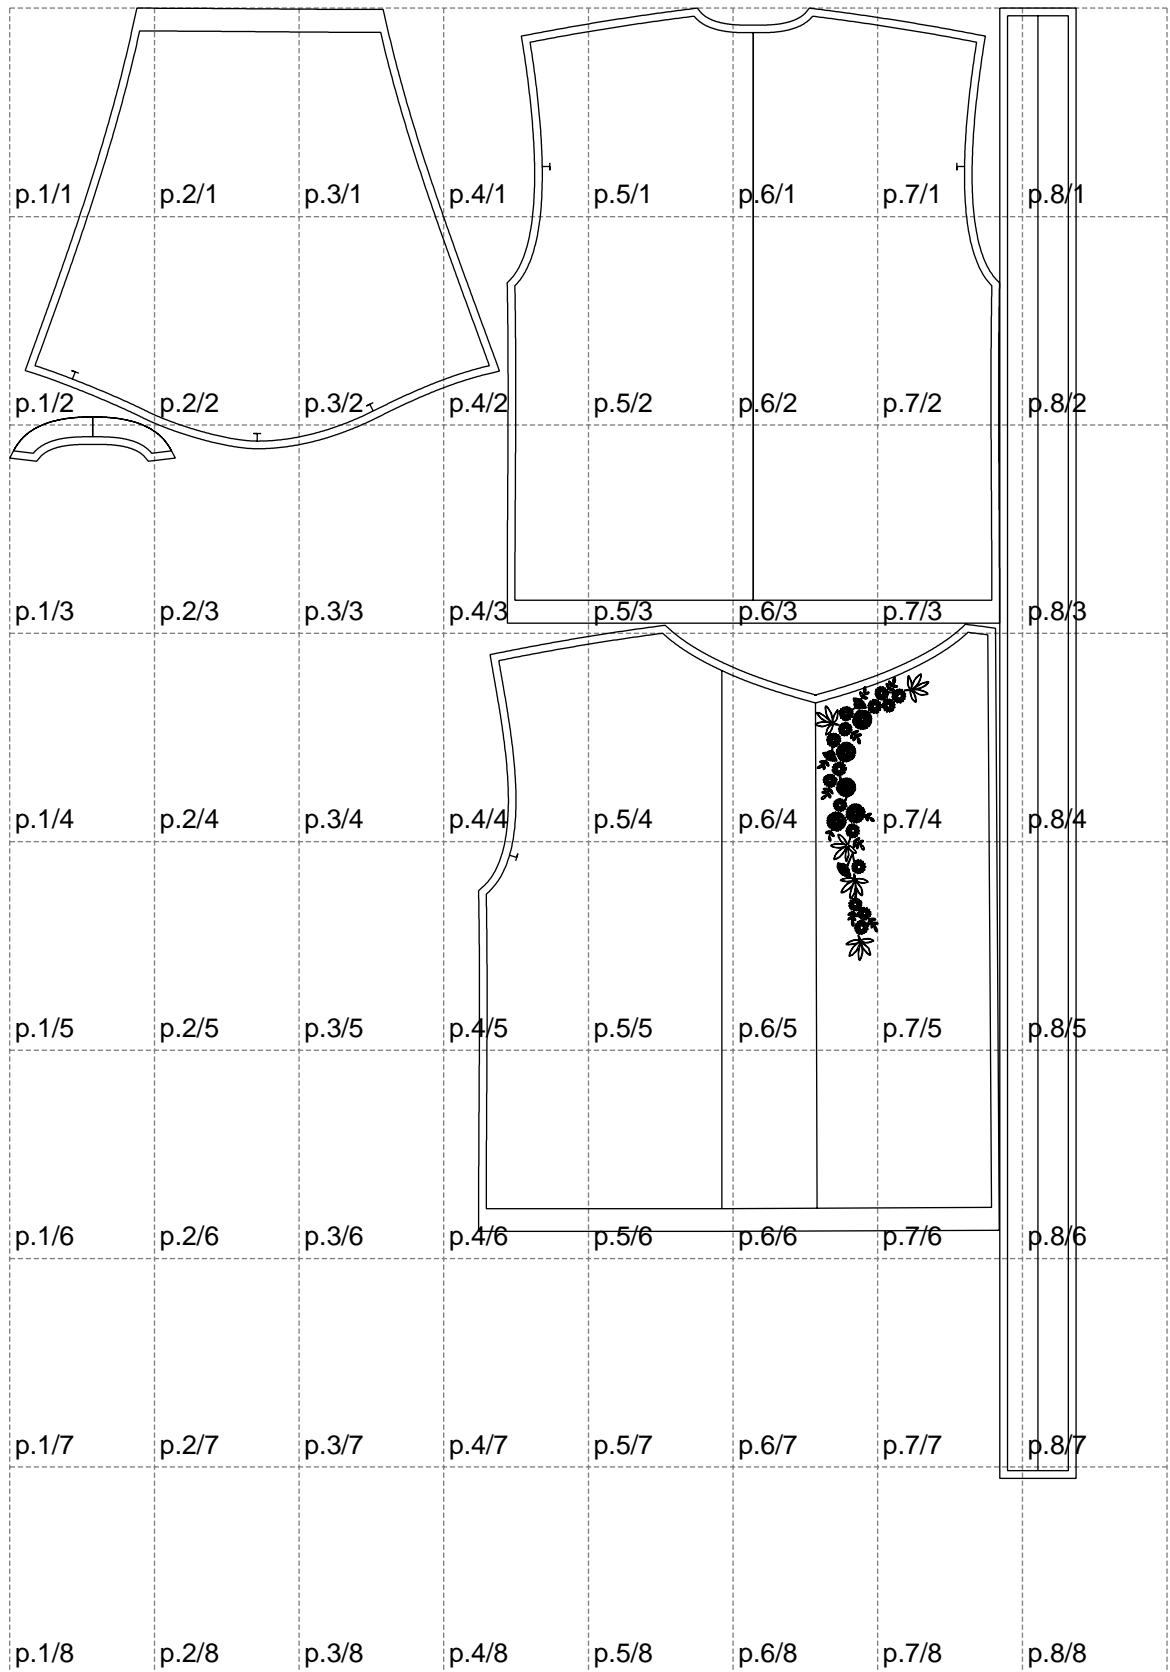

Not for print

Paper size: A4, size:1399.00 x1928.76 mm

# Example

size:1438.56 x1982.57 mm

Maneken =1 ver.0

rz\_1=170

rz\_16=100

rz\_17=85.4

rz\_18=80.2

rz\_19=108

rz\_20=105.4

---

. . . . .  
. . . . .  
. . . . .