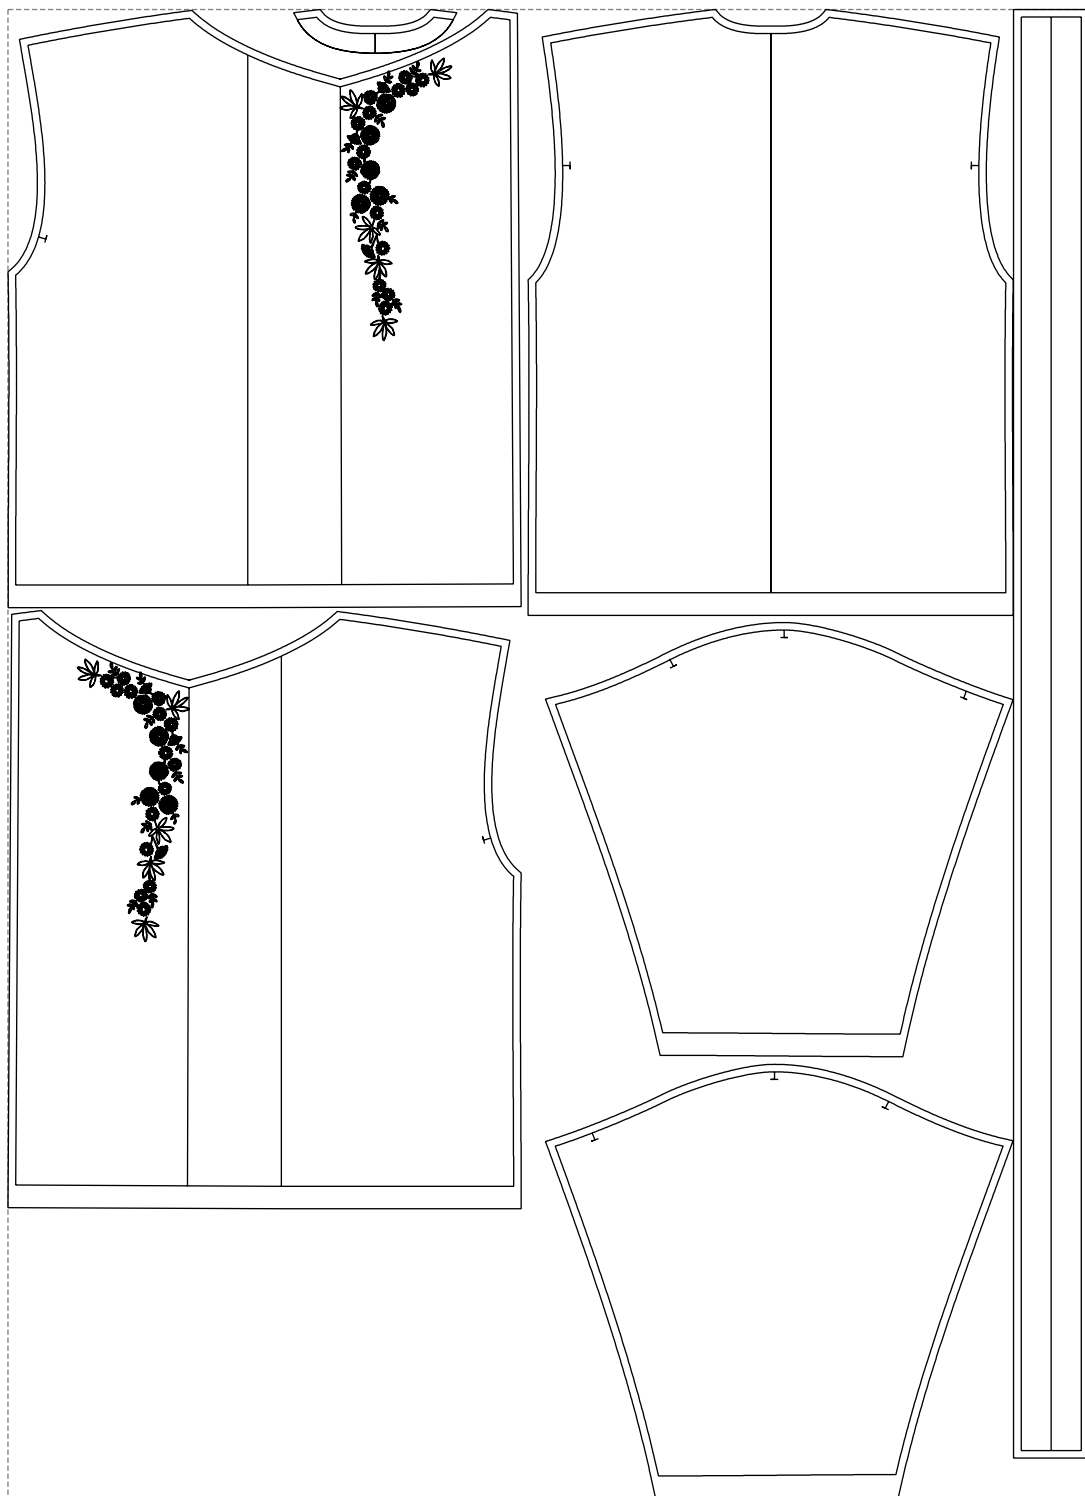

Not for print

Paper size: A4, size:1399.00 x1928.76 mm

# Example

size:1438.56 x1982.57 mm

Maneken =1 ver.0

rz\_1=170

rz\_16=100

rz\_17=85.4

rz\_18=80.2

rz\_19=108

rz\_20=105.4

---

. . . . .  
. . . . .  
. . . . .