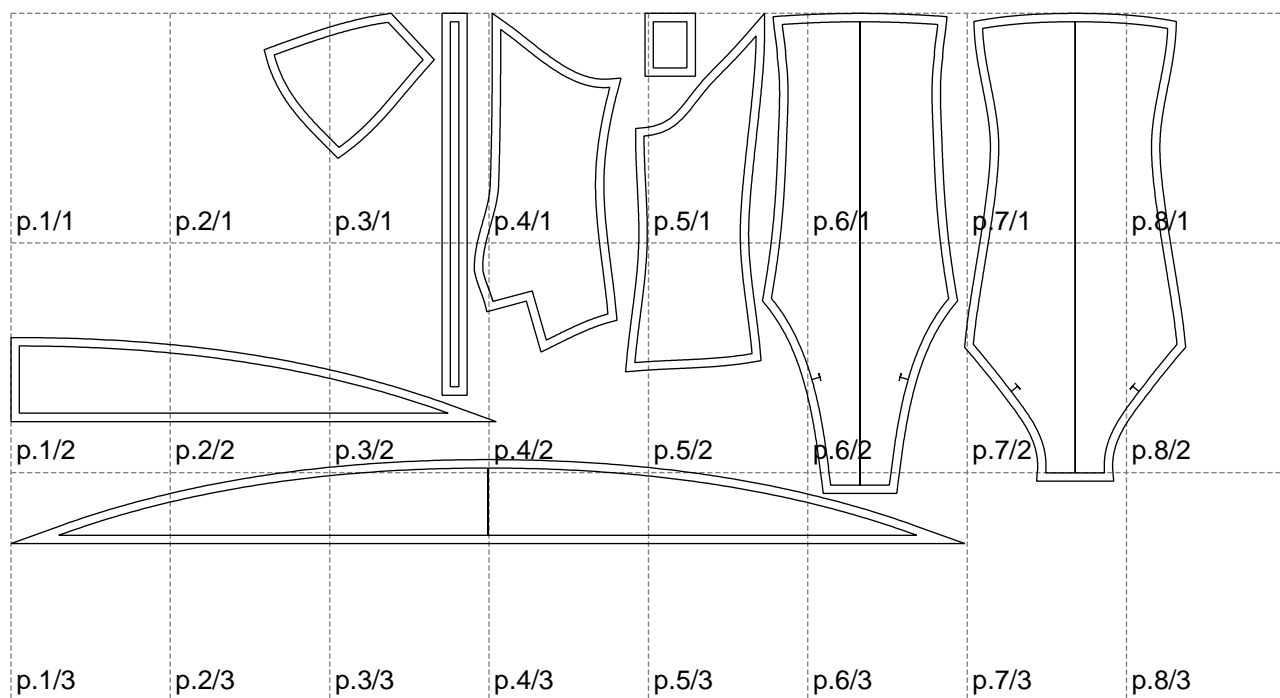

Not for print

Paper size: A4, size:1399.00 x631.43 mm

# Example

size:1499.00 x753.26 mm

Maneken =1 ver.0

rz\_1=170

rz\_16=96

rz\_17=82

rz\_18=76

rz\_19=104

rz\_20=101.8

---

. . . . .  
. . . . .  
. . . . .