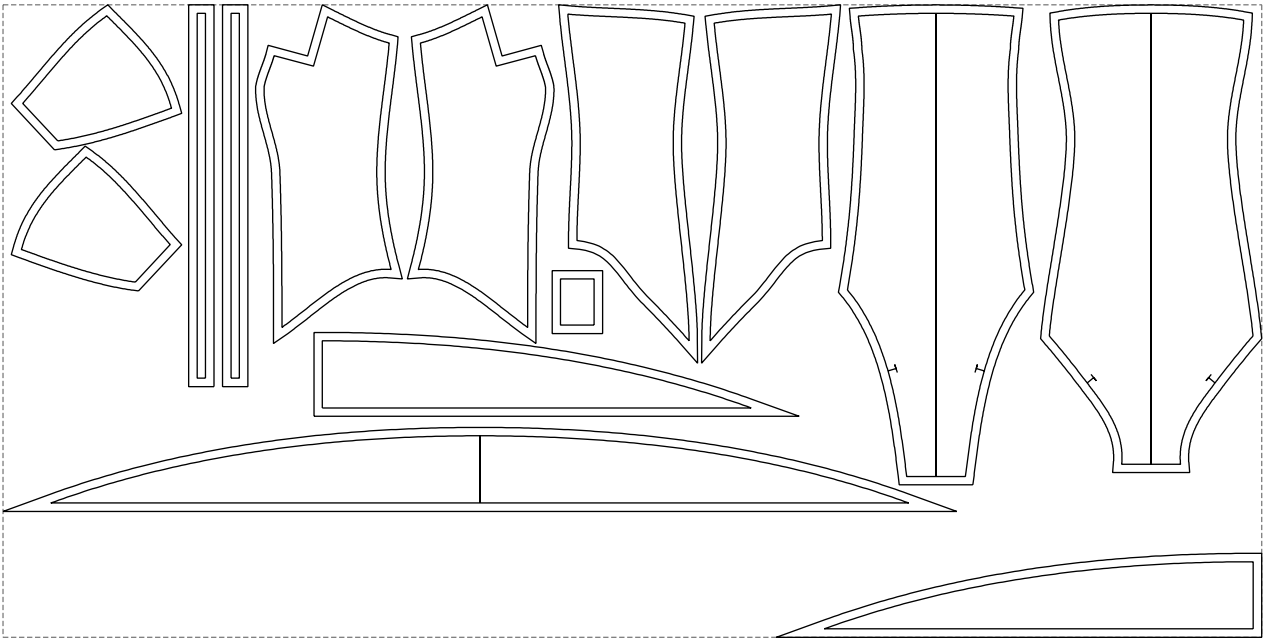

Not for print

Paper size: A4, size:1399.00 x631.43 mm

# Example

size:1499.00 x753.26 mm

Maneken =1 ver.0

rz\_1=170

rz\_16=96

rz\_17=82

rz\_18=76

rz\_19=104