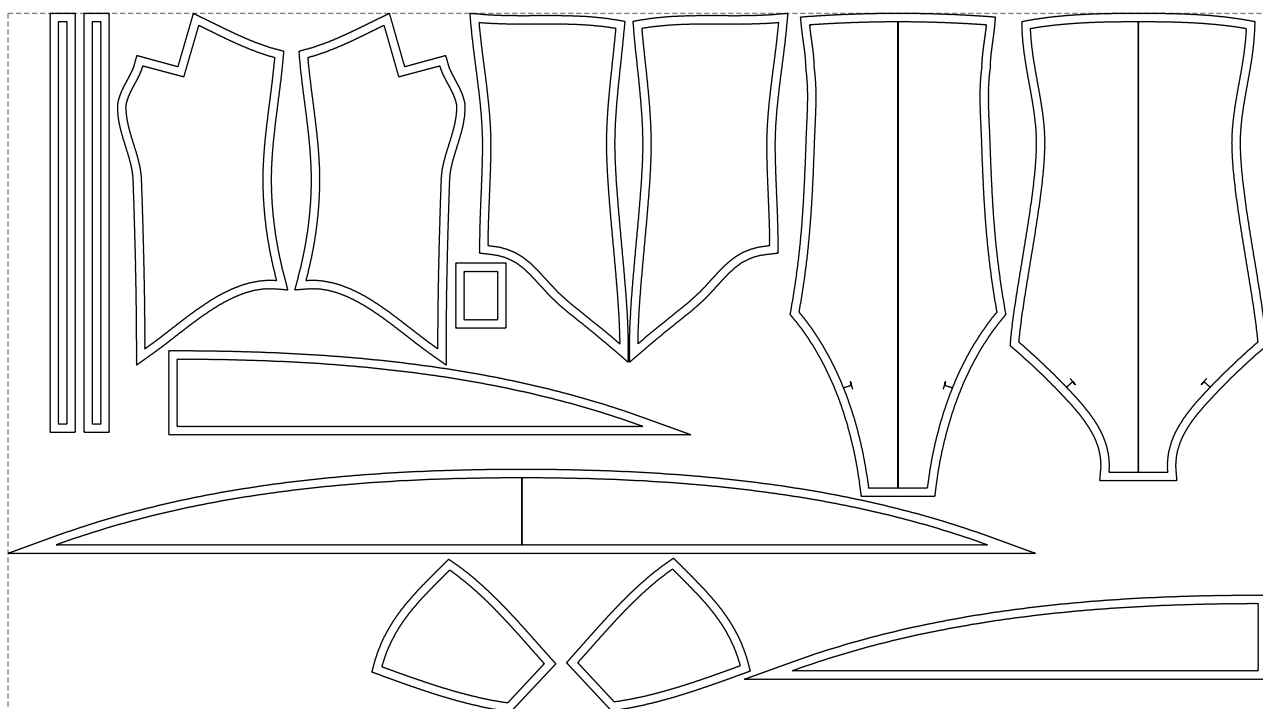

Not for print

Paper size: A4, size:1378.38 x813.28 mm

# Example

size:1499.00 x831.98 mm

Maneken =1 ver.0

rz\_1=170

rz\_16=112

rz\_17=96.2

rz\_18=94

rz\_19=120