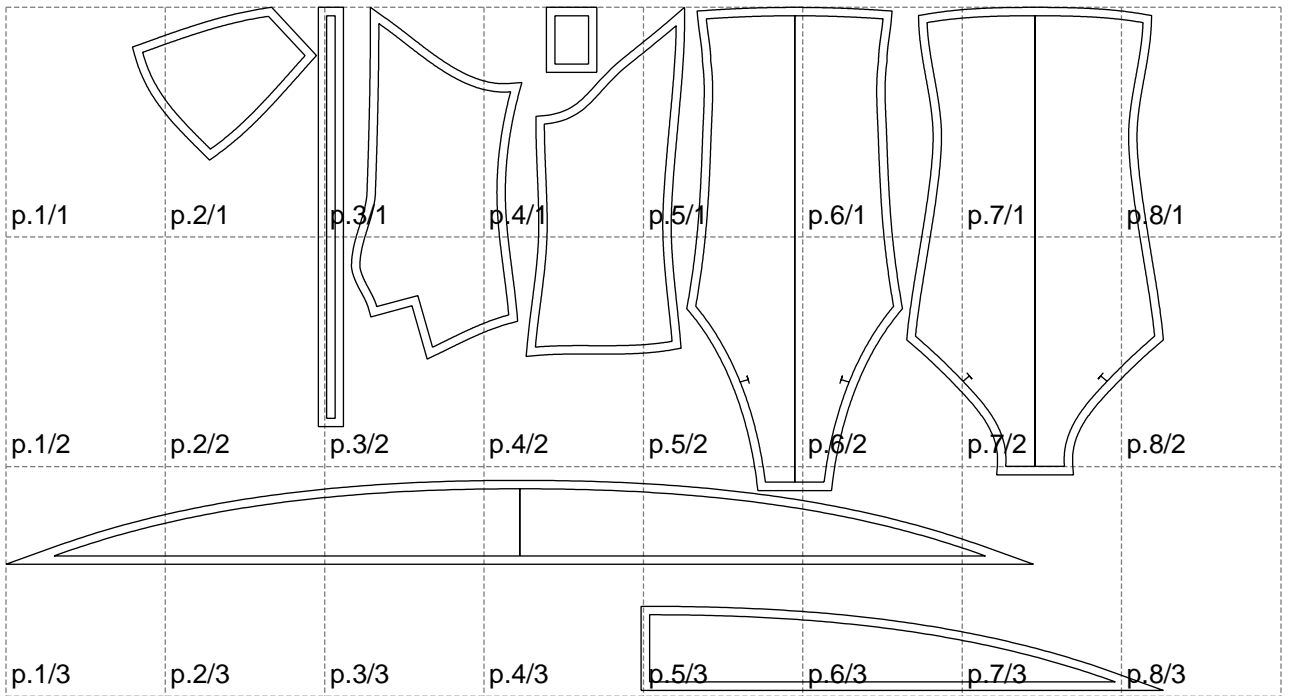

Not for print

Paper size: A4, size:1378.38 x813.28 mm

# Example

size:1499.00 x831.98 mm

Maneken =1 ver.0

rz\_1=170

rz\_16=112

rz\_17=96.2

rz\_18=94

rz\_19=120

rz\_20=117

---

. . . . .  
. . . . .  
. . . . .