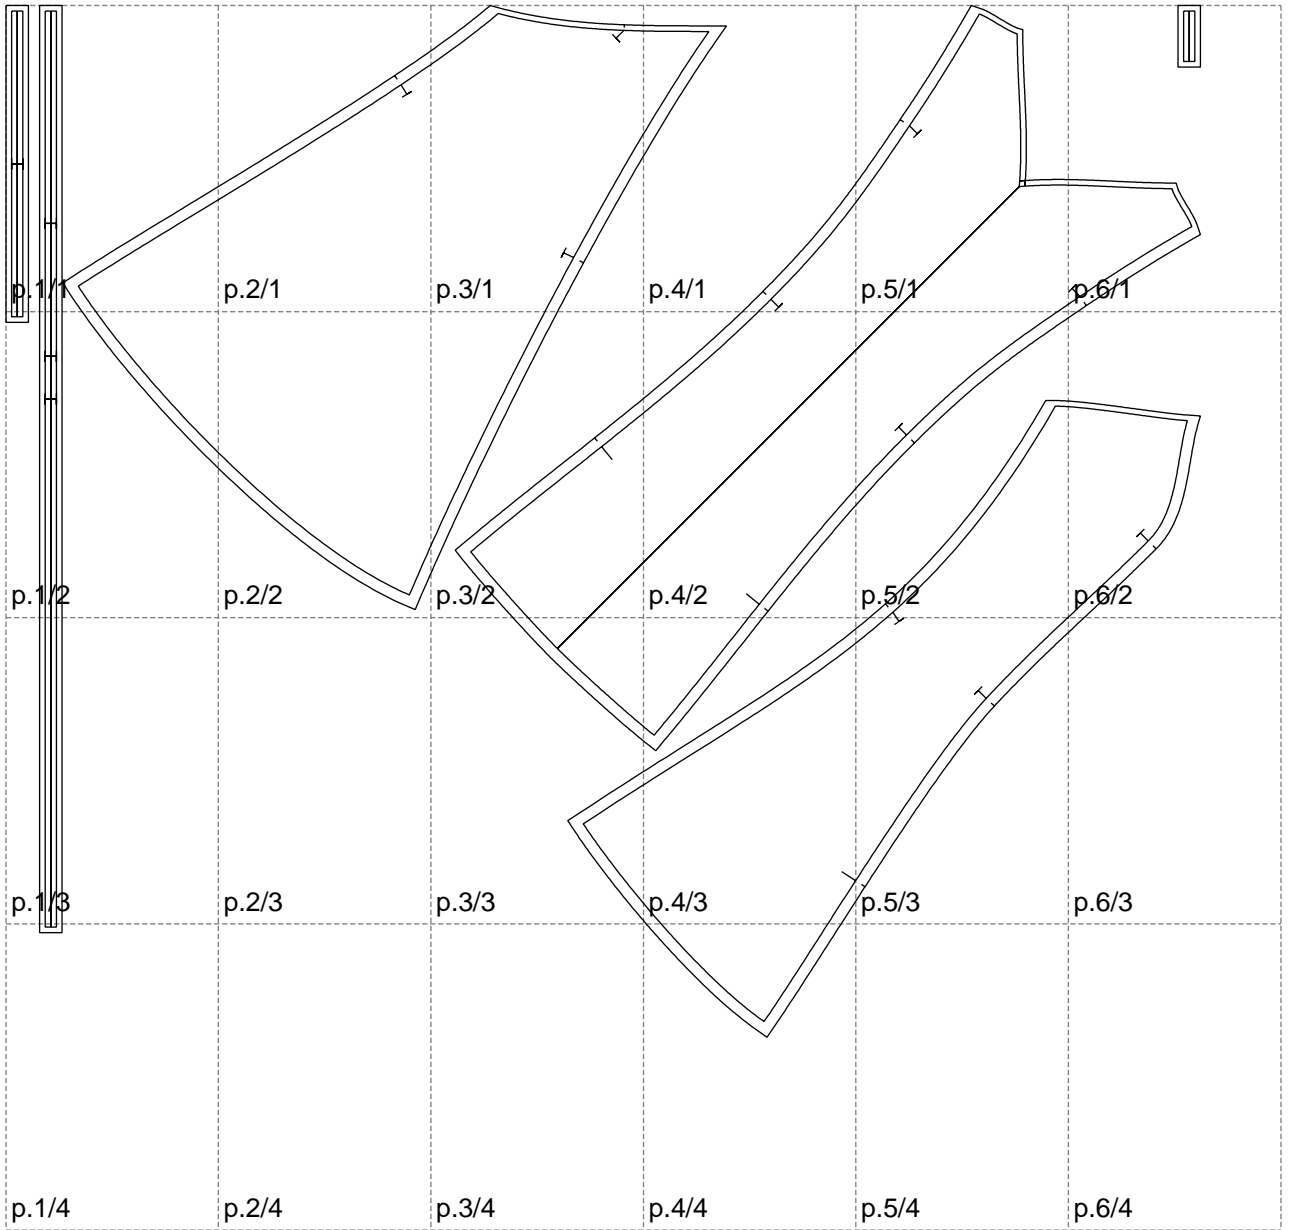

Not for print

Paper size: A4, size:1066.83 x921.33 mm

# Example

size:1499.00 x1146.15 mm

Maneken =1 ver.0

rz\_1=170

rz\_16=88

rz\_17=75.6

rz\_18=67.6

rz\_19=96

rz\_20=94.6

---

. . . . .  
. . . . .  
. . . . .