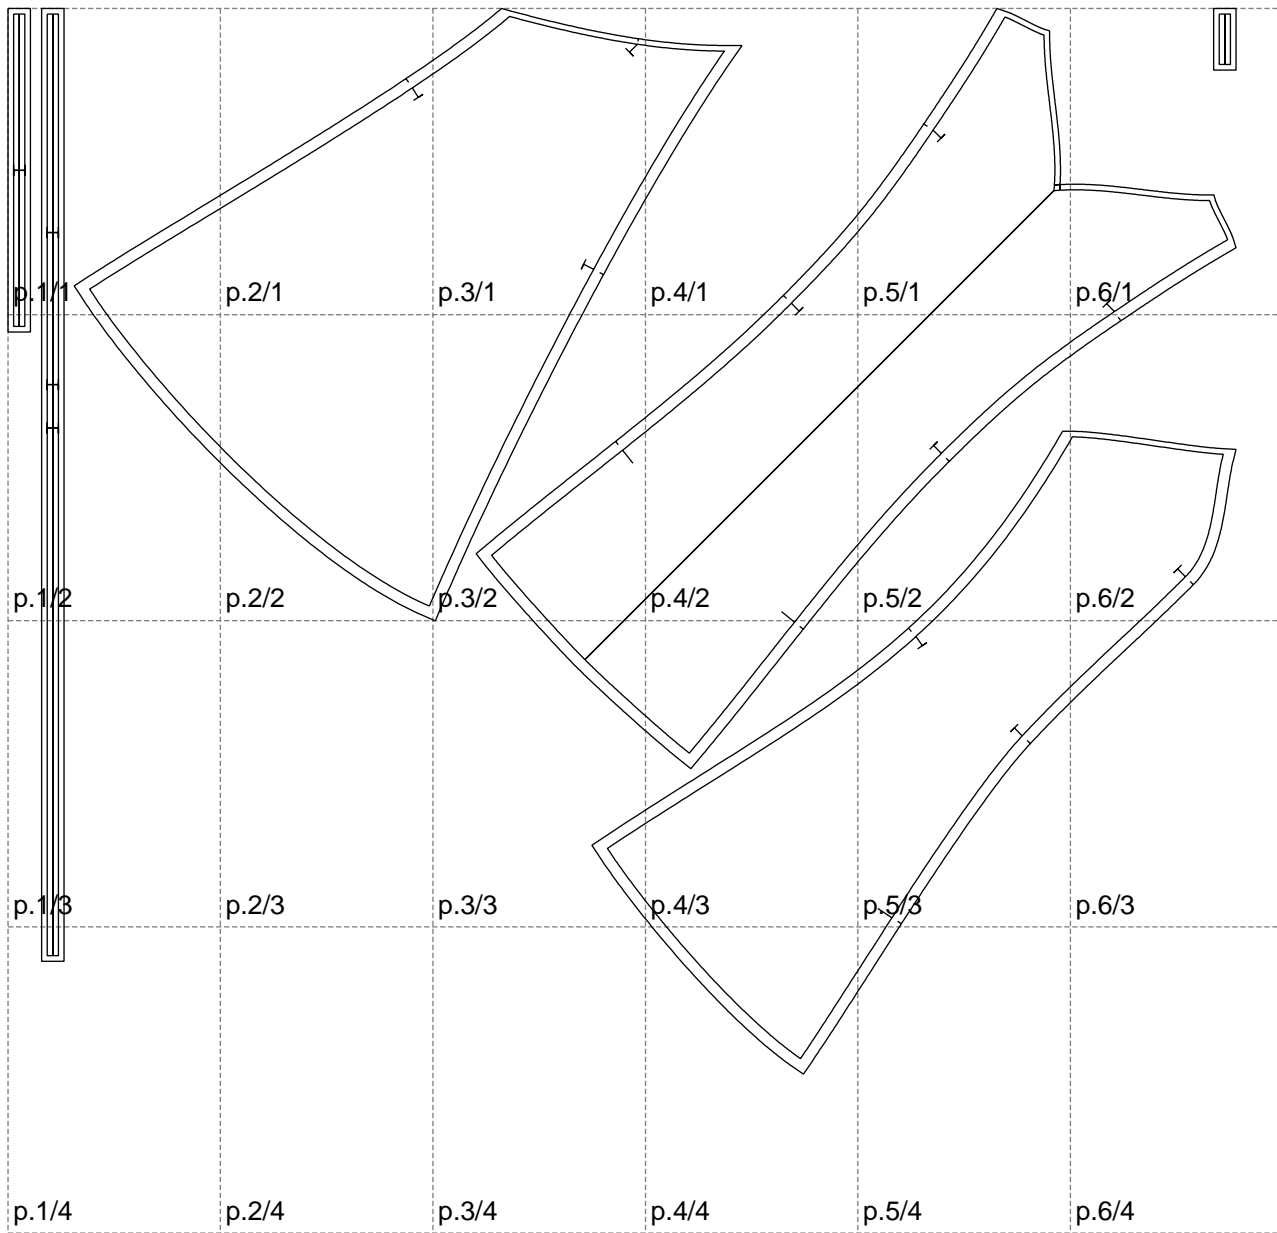

Not for print

Paper size: A4, size:1097.03 x951.74 mm

# Example

size:1499.00 x1283.76 mm

Maneken =1 ver.0

rz\_1=170

rz\_16=96

rz\_17=82

rz\_18=76

rz\_19=104

rz\_20=101.8

---

. . . . .  
. . . . .  
. . . . .