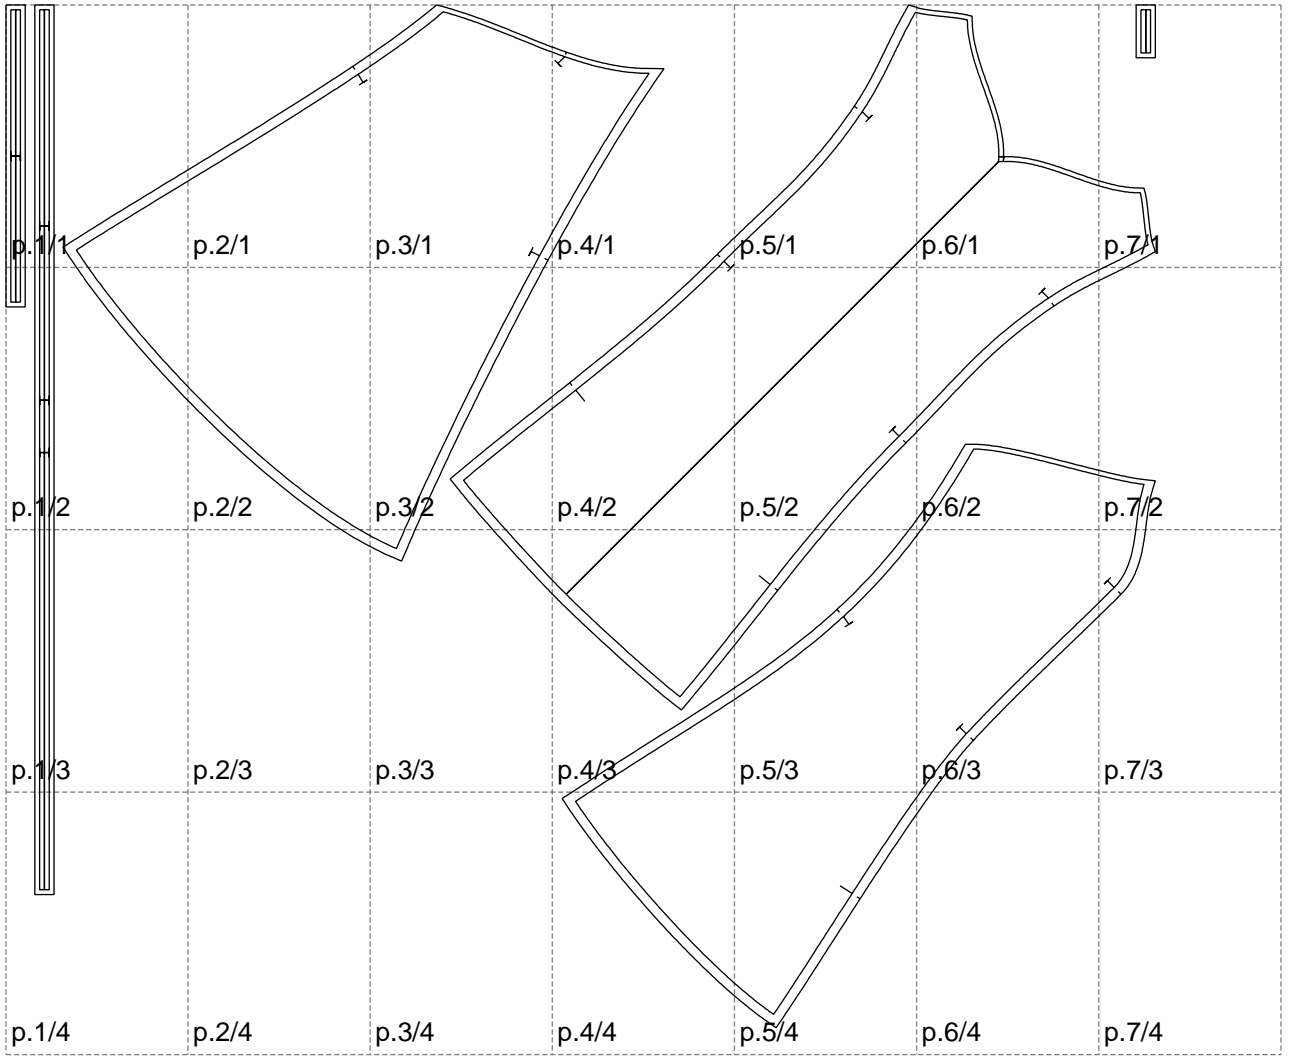

Not for print

Paper size: A4, size:1197.69 x1065.59 mm

# Example

size:1499.00 x1472.25 mm

Maneken =1 ver.0

rz\_1=170

rz\_16=120

rz\_17=104

rz\_18=103.6

rz\_19=128

rz\_20=125.1

---

. . . . .  
. . . . .  
. . . . .