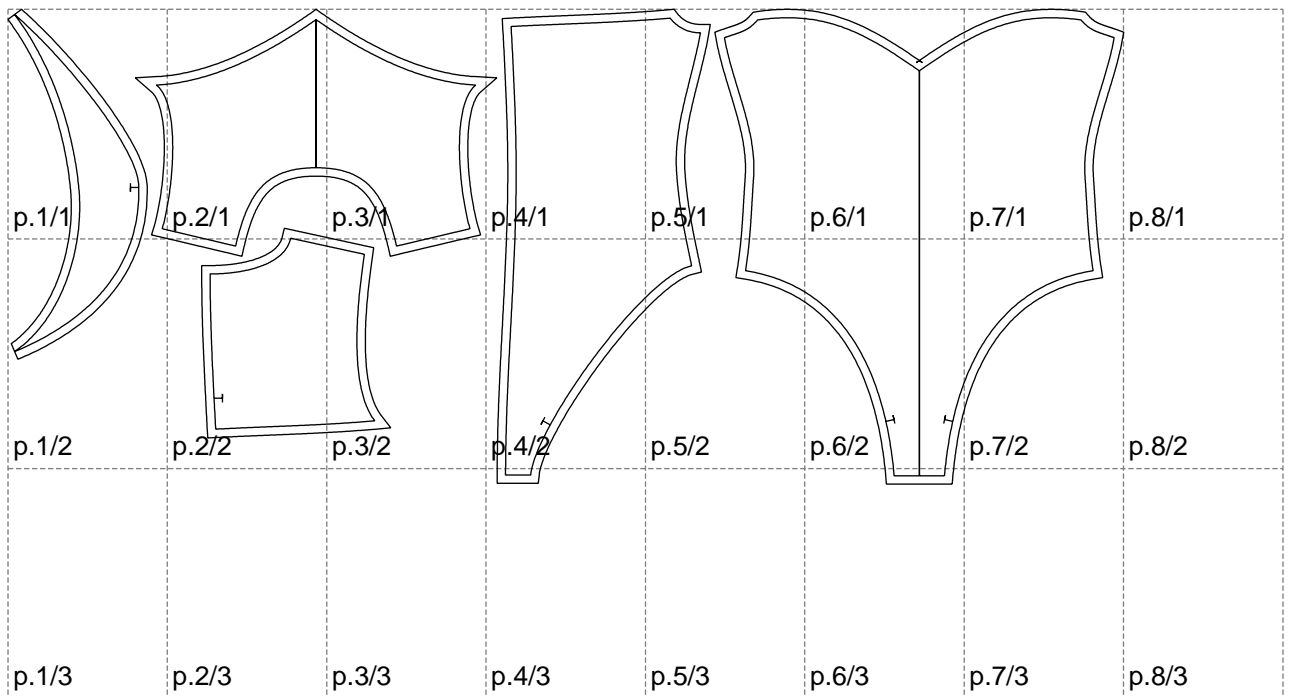

Not for print

Paper size: A4, size:1328.82 x565.35 mm

# Example

size:1228.16 x416.70 mm

Maneken =1 ver.0

rz\_1=170

rz\_16=92

rz\_17=78.8

rz\_18=71.8

rz\_19=100

rz\_20=98.1

---

. . . . .  
. . . . .  
. . . . .