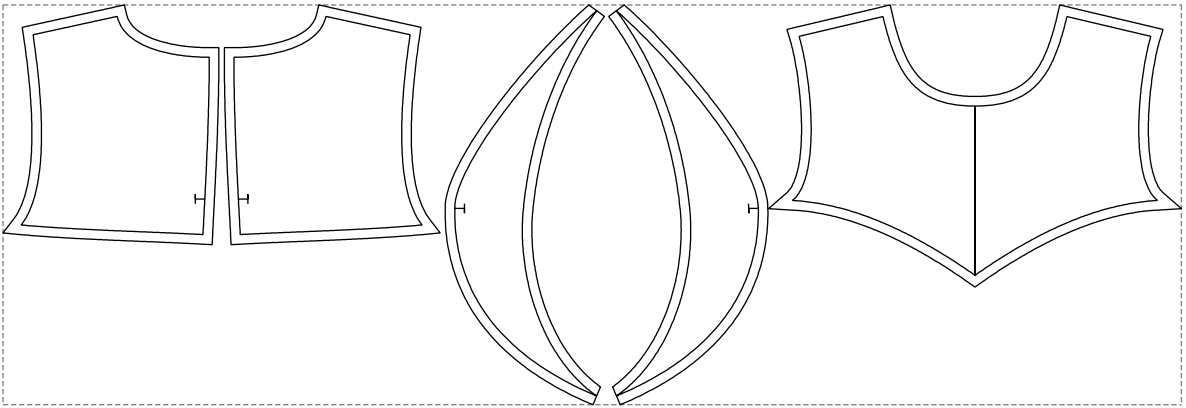

# Example

size:1228.16 x416.70 mm

Maneken =1 ver.0

rz\_1=170

rz\_16=92

rz\_17=78.8

rz\_18=71.8

rz\_19=100