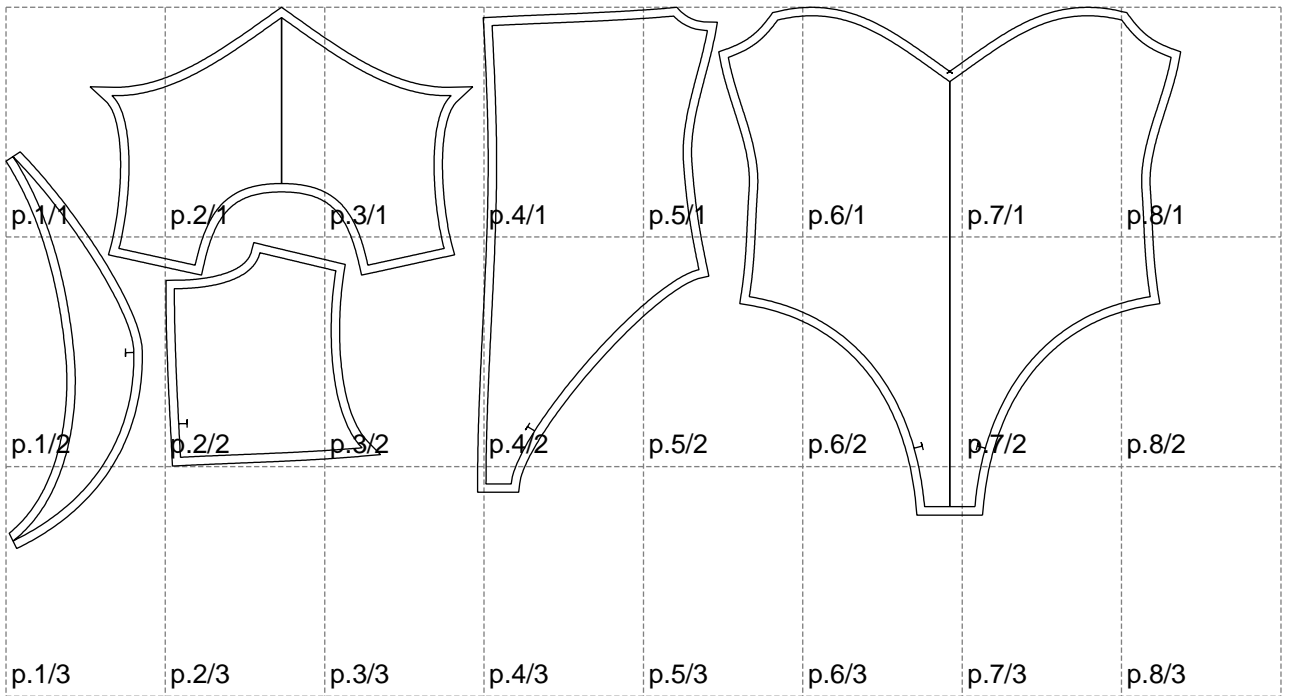

Not for print

Paper size: A4, size:1399.00 x644.42 mm

# Example

size:1318.48 x472.26 mm

Maneken =1 ver.0

rz\_1=170

rz\_16=104

rz\_17=88.9

rz\_18=84.4

rz\_19=112

rz\_20=109.3

---

. . . . .  
. . . . .  
. . . . .