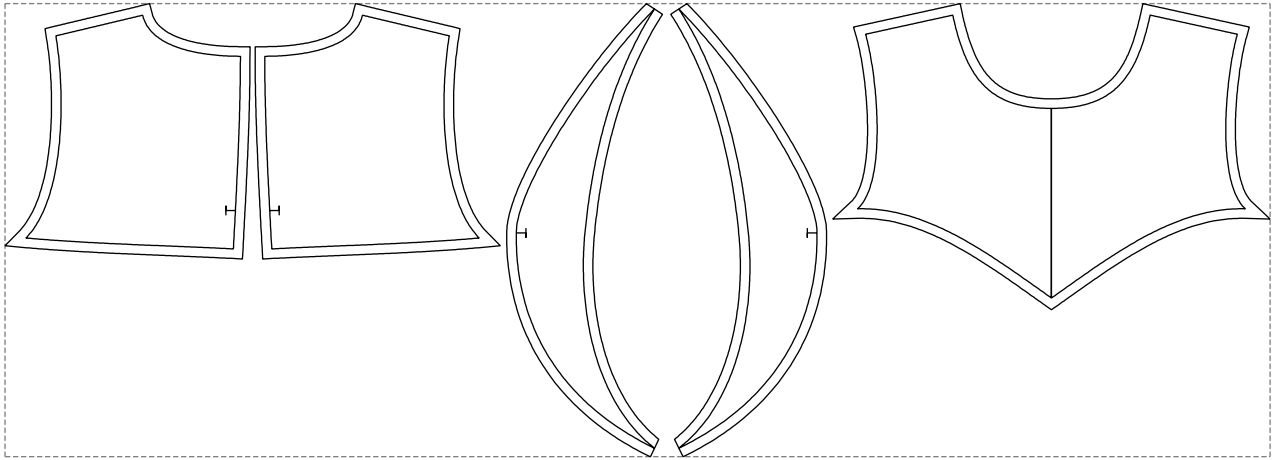

# Example

size:1318.48 x472.26 mm

Maneken =1 ver.0

rz\_1=170

rz\_16=104

rz\_17=88.9

rz\_18=84.4

rz\_19=112