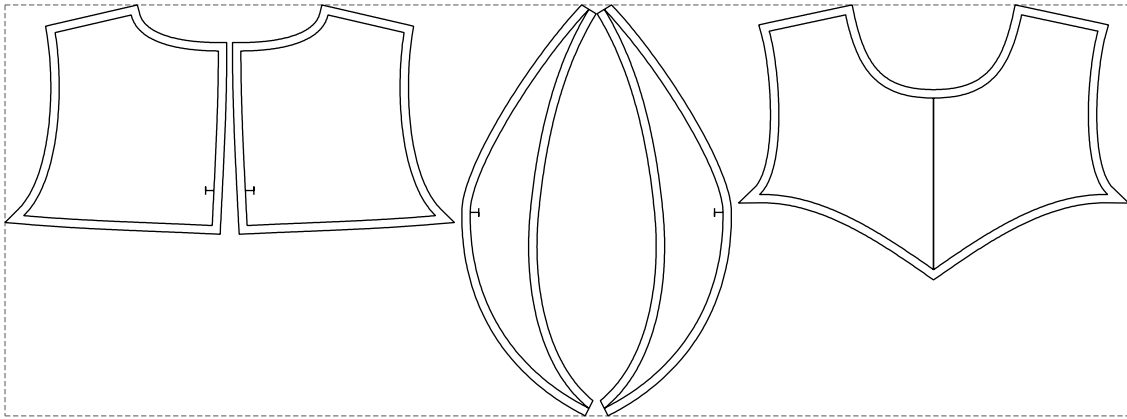

Not for print

Paper size: A4, size:1399.00 x722.68 mm

# Example

size:1338.38 x489.46 mm

Maneken =1 ver.0

rz\_1=170

rz\_16=108

rz\_17=92.5

rz\_18=89.2

rz\_19=116