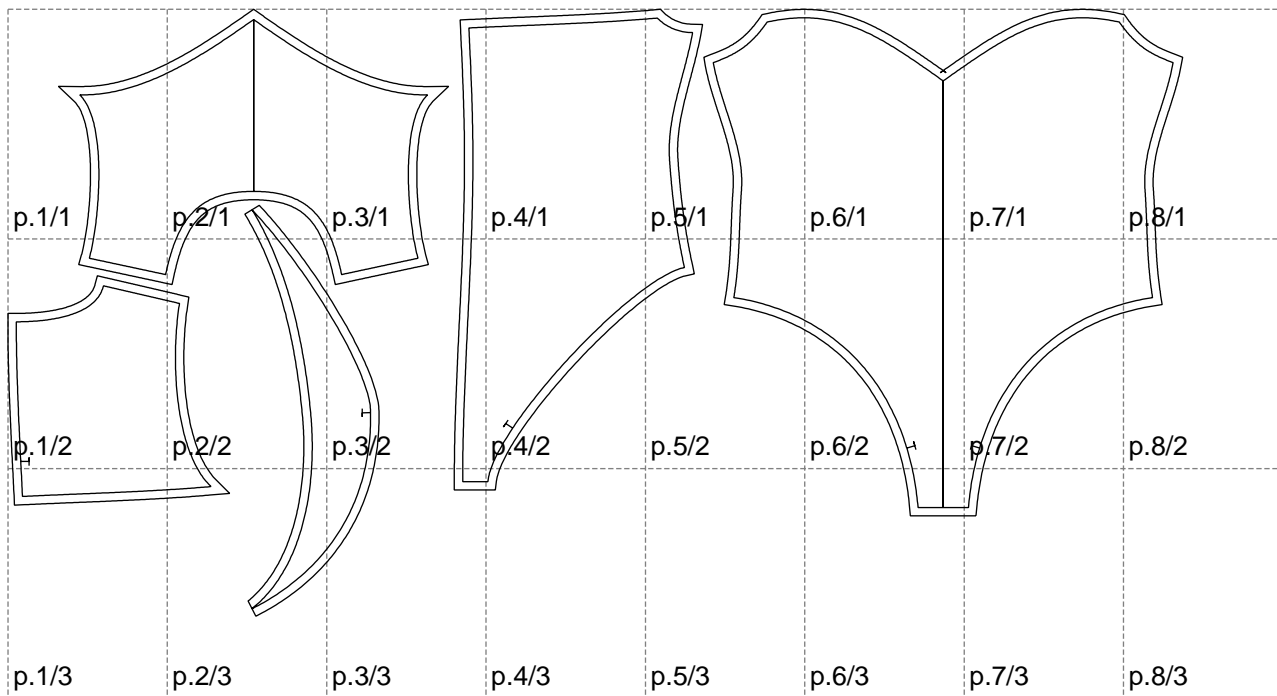

Not for print

Paper size: A4, size:1399.00 x722.68 mm

# Example

size:1338.38 x489.46 mm

Maneken =1 ver.0

rz\_1=170

rz\_16=108

rz\_17=92.5

rz\_18=89.2

rz\_19=116

rz\_20=113

---

. . . . .  
. . . . .  
. . . . .