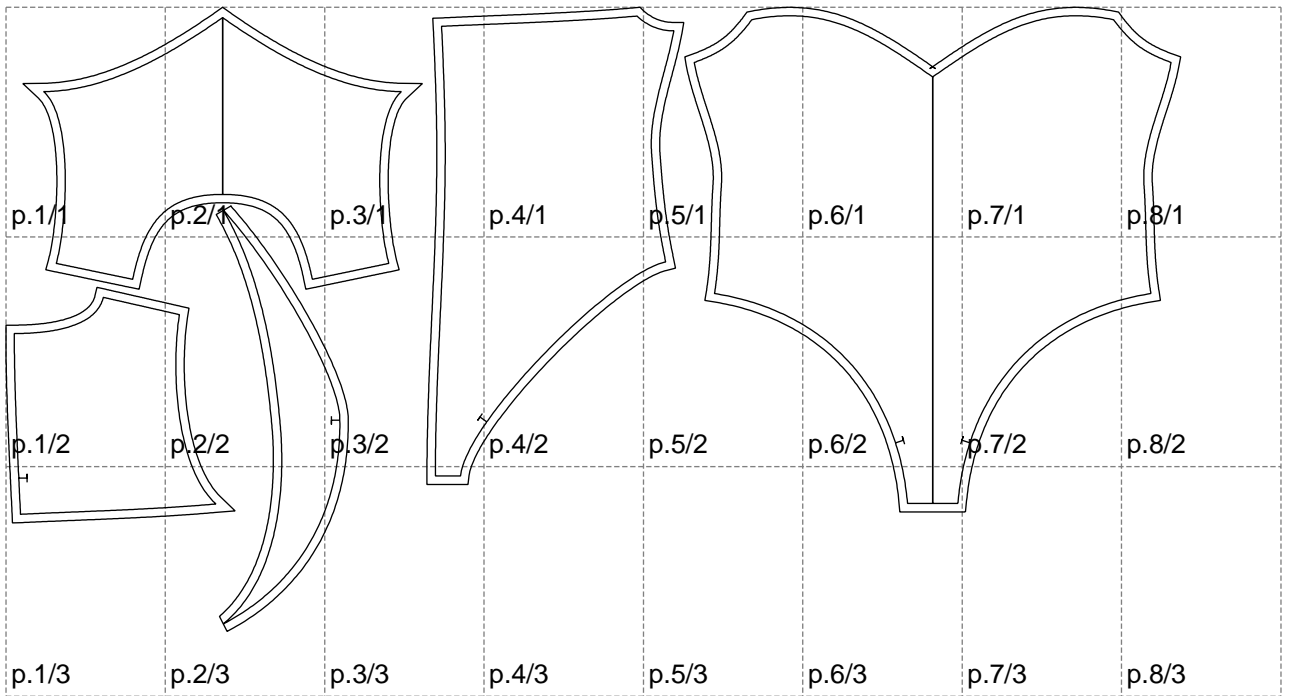

Not for print

Paper size: A4, size:1399.00 x743.02 mm

# Example

size:1358.31 x506.72 mm

Maneken =1 ver.0

rz\_1=170

rz\_16=112

rz\_17=96.2

rz\_18=94

rz\_19=120

rz\_20=117

---

. . . . .  
. . . . .  
. . . . .