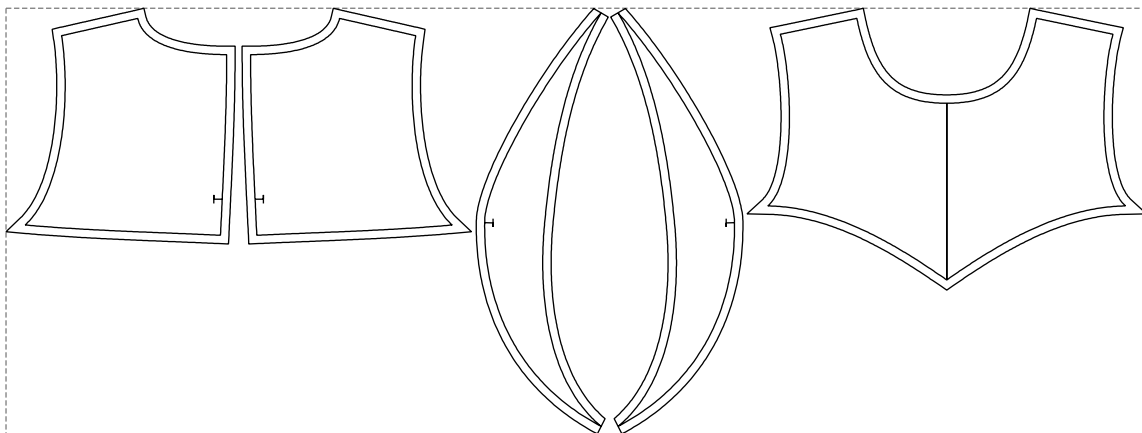

Not for print

Paper size: A4, size:1399.00 x743.02 mm

# Example

size:1358.31 x506.72 mm

Maneken =1 ver.0

rz\_1=170

rz\_16=112

rz\_17=96.2

rz\_18=94

rz\_19=120