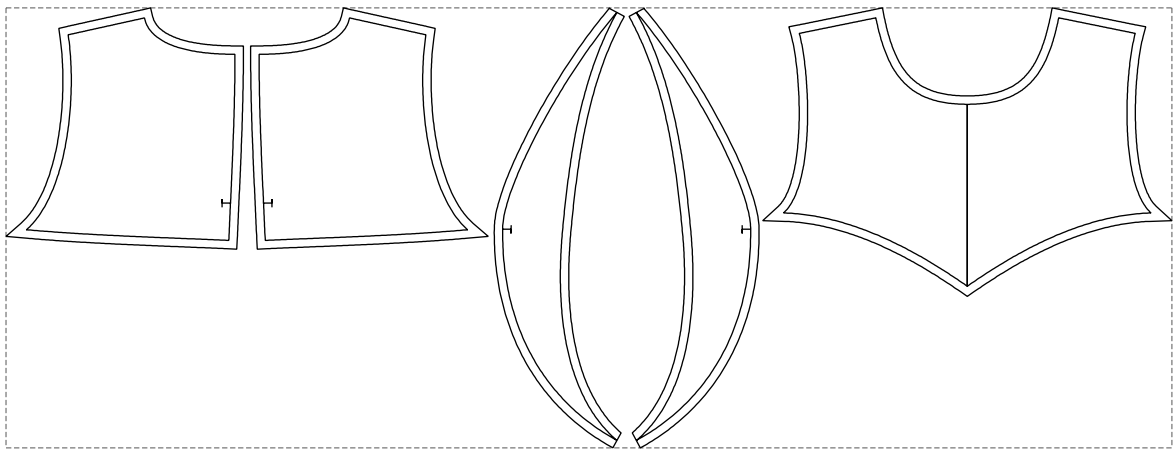

Not for print

Paper size: A4, size:1399.00 x836.55 mm

# Example

size:1388.44 x523.93 mm

Maneken =1 ver.0

rz\_1=170

rz\_16=116

rz\_17=100

rz\_18=98.8

rz\_19=124