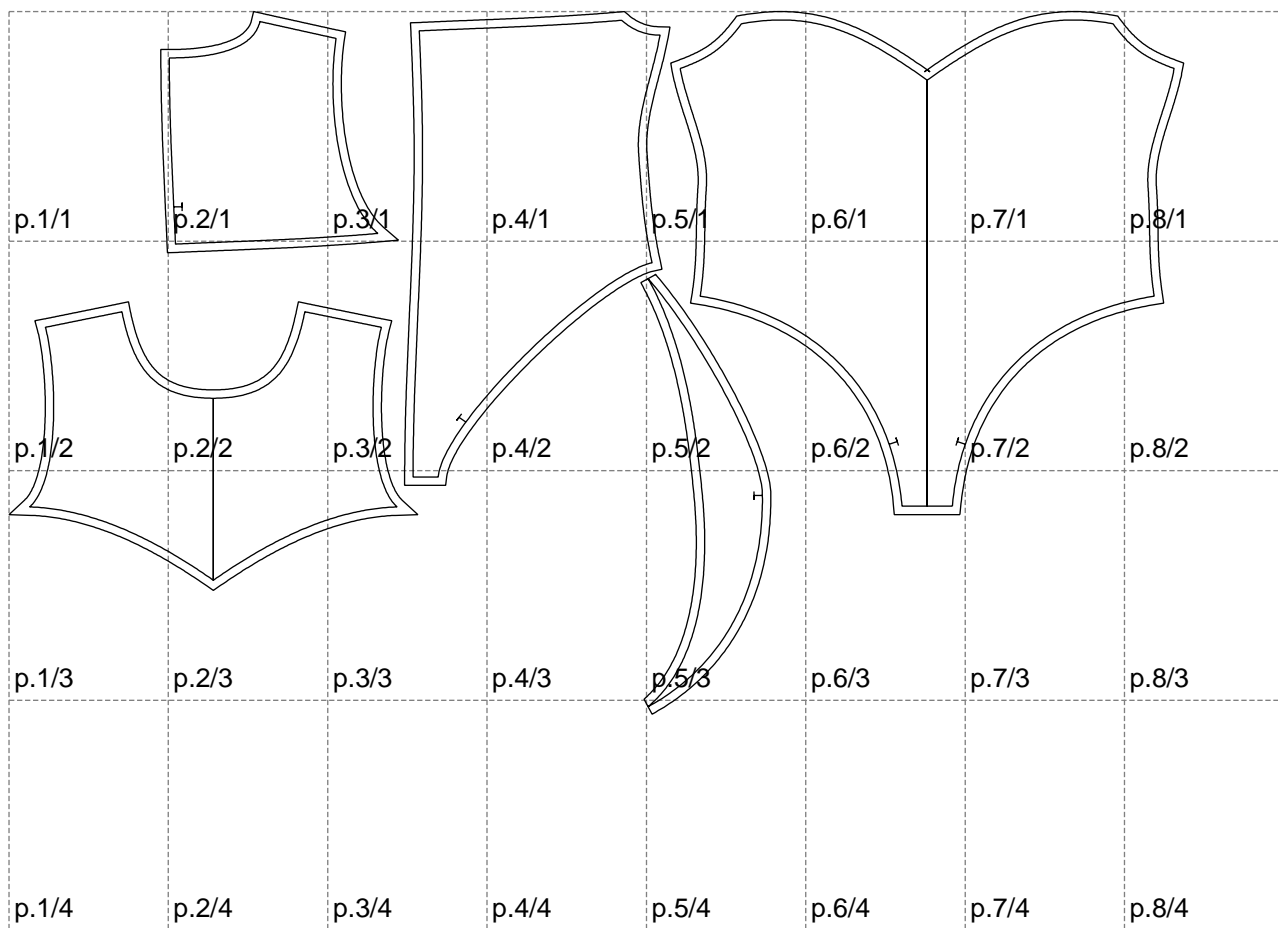

Not for print

Paper size: A4, size:1399.00 x836.55 mm

# Example

size:1388.44 x523.93 mm

Maneken =1 ver.0

rz\_1=170

rz\_16=116

rz\_17=100

rz\_18=98.8

rz\_19=124

rz\_20=121

---

. . . . .  
. . . . .  
. . . . .