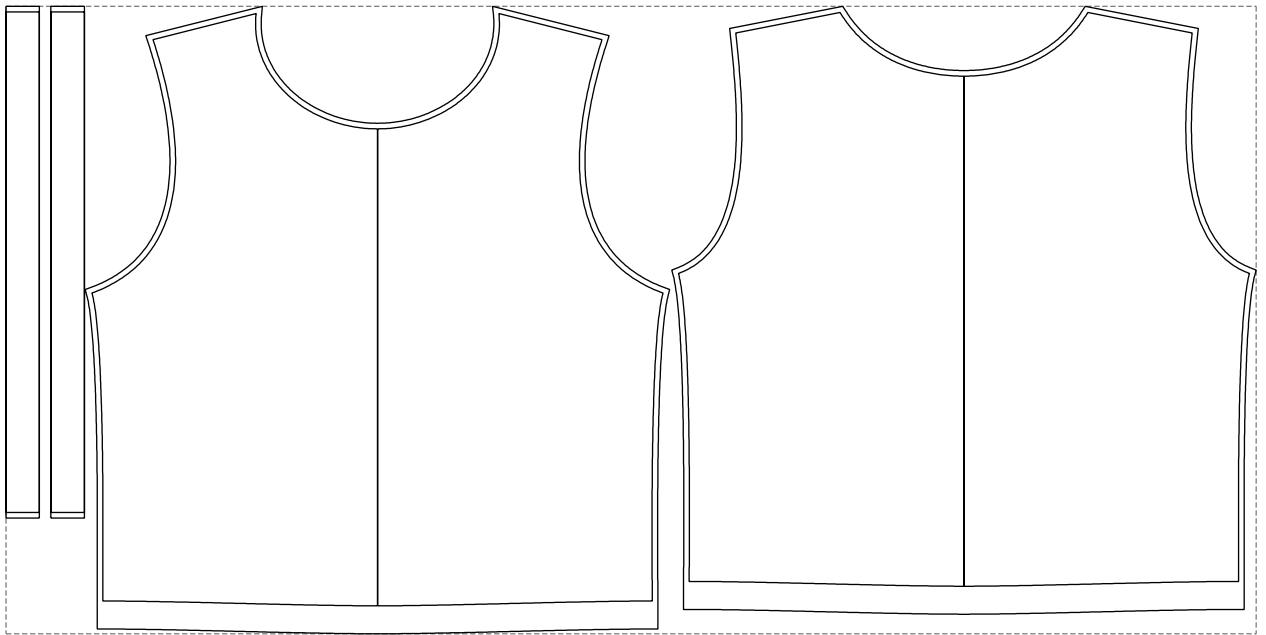

Not for print

Paper size: A4, size:1117.15 x560.68 mm

Example

size:1116.66 x560.68 mm

Maneken =1 ver.0

rz_1=170

rz_16=100

rz_17=85.4

rz_18=80.2

rz_19=108

rz_20=105.4

.
.
.