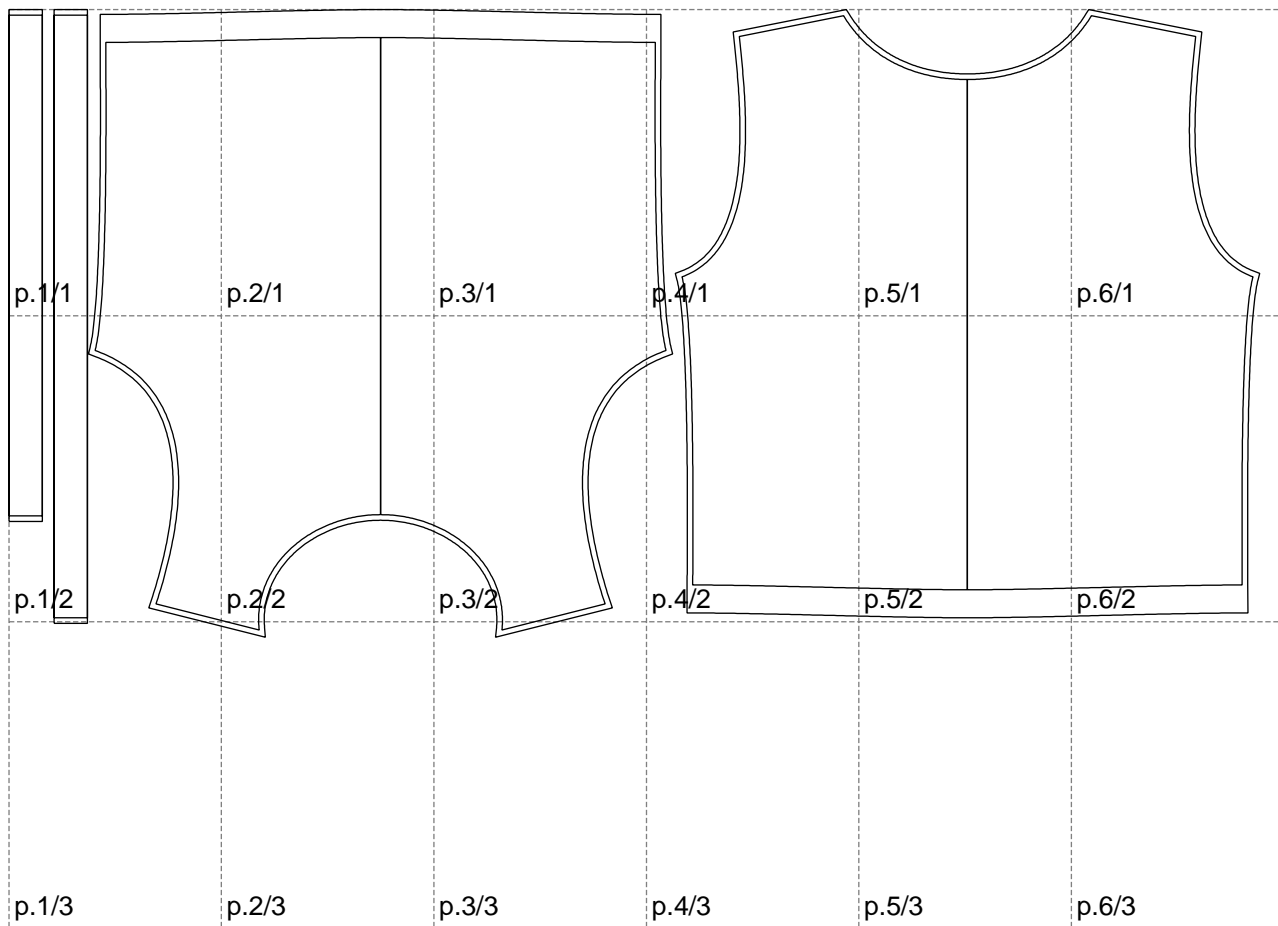

Not for print

Paper size: A4, size:1117.15 x560.68 mm

Example

size:1116.66 x560.68 mm

Maneken =1 ver.0

rz_1=170

rz_16=100

rz_17=85.4

rz_18=80.2

rz_19=108

rz_20=105.4

.
.
.