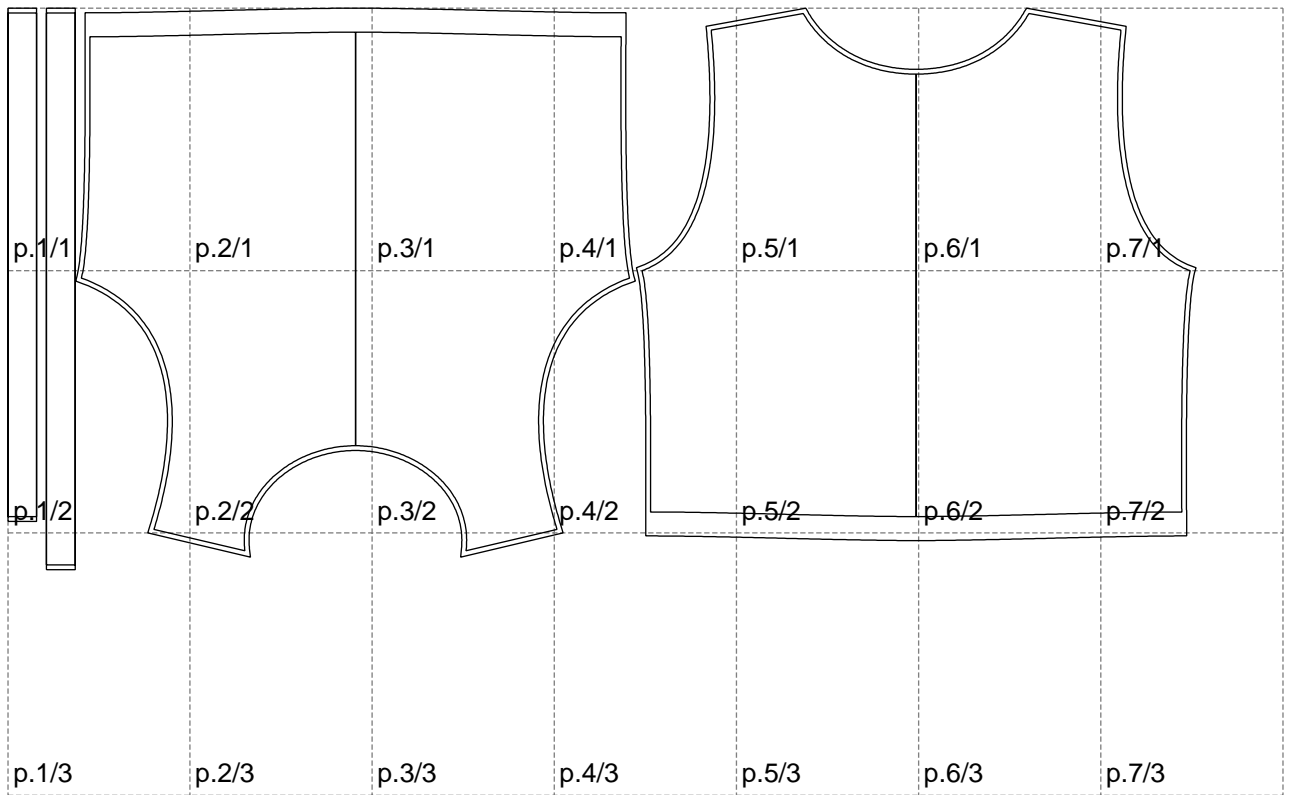

Not for print

Paper size: A4, size:1237.94 x585.20 mm

# Example

size:1237.40 x571.89 mm

Maneken =1 ver.0

rz\_1=170

rz\_16=112

rz\_17=96.2

rz\_18=94

rz\_19=120

rz\_20=117

---

. . . . .  
. . . . .  
. . . . .