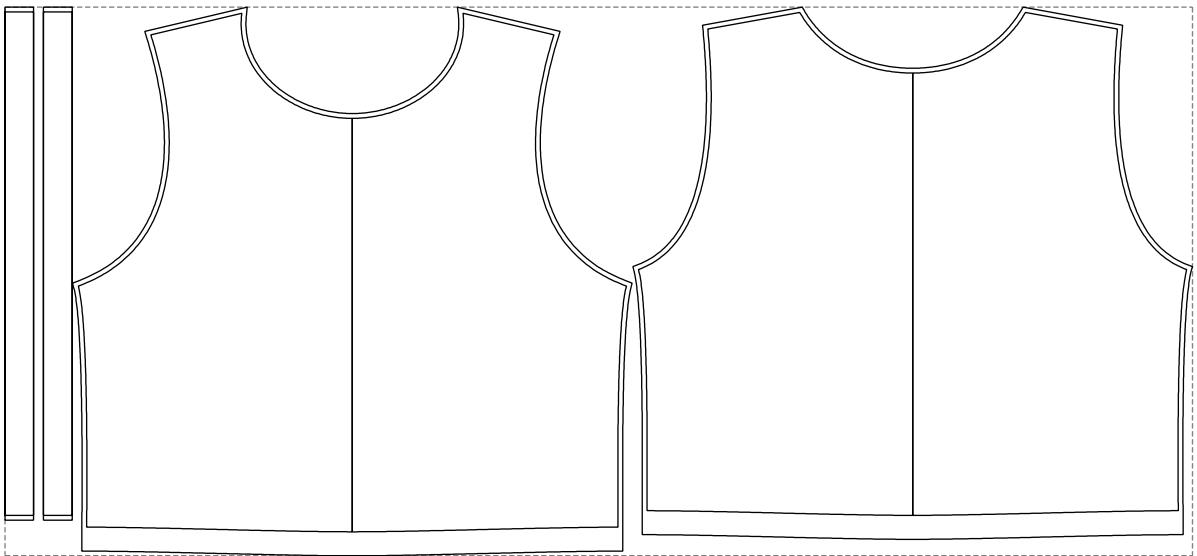

# Example

size:1237.40 x571.89 mm

Maneken =1 ver.0

rz\_1=170

rz\_16=112

rz\_17=96.2

rz\_18=94

rz\_19=120