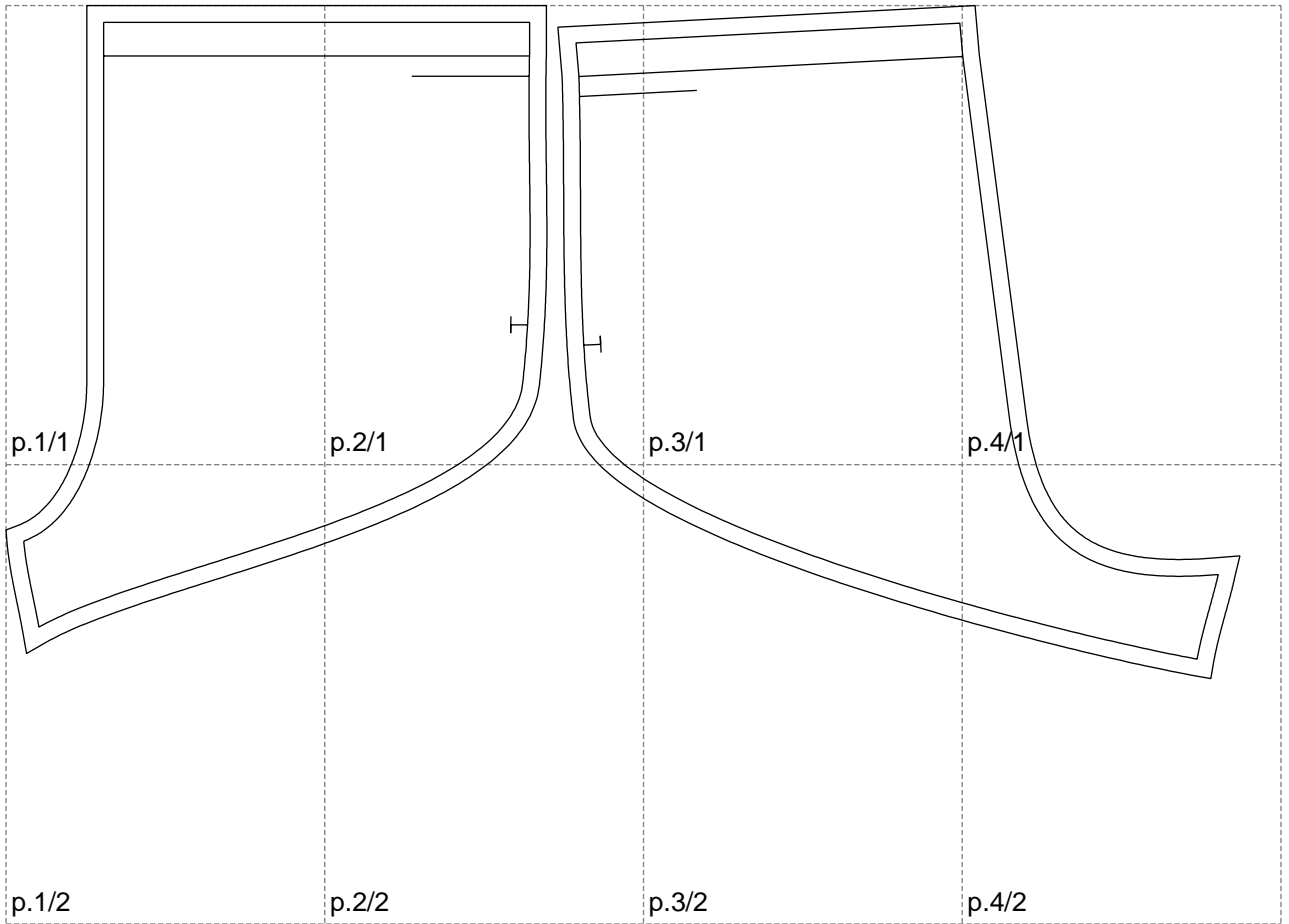

Not for print

Paper size: A4, size:734.75 x400.70 mm

Example

size:1348.12 x400.70 mm

Maneken =1 ver.0

rz_1=170

rz_16=88

rz_17=75.6

rz_18=67.6

rz_19=96

rz_20=94.6

.
.
.