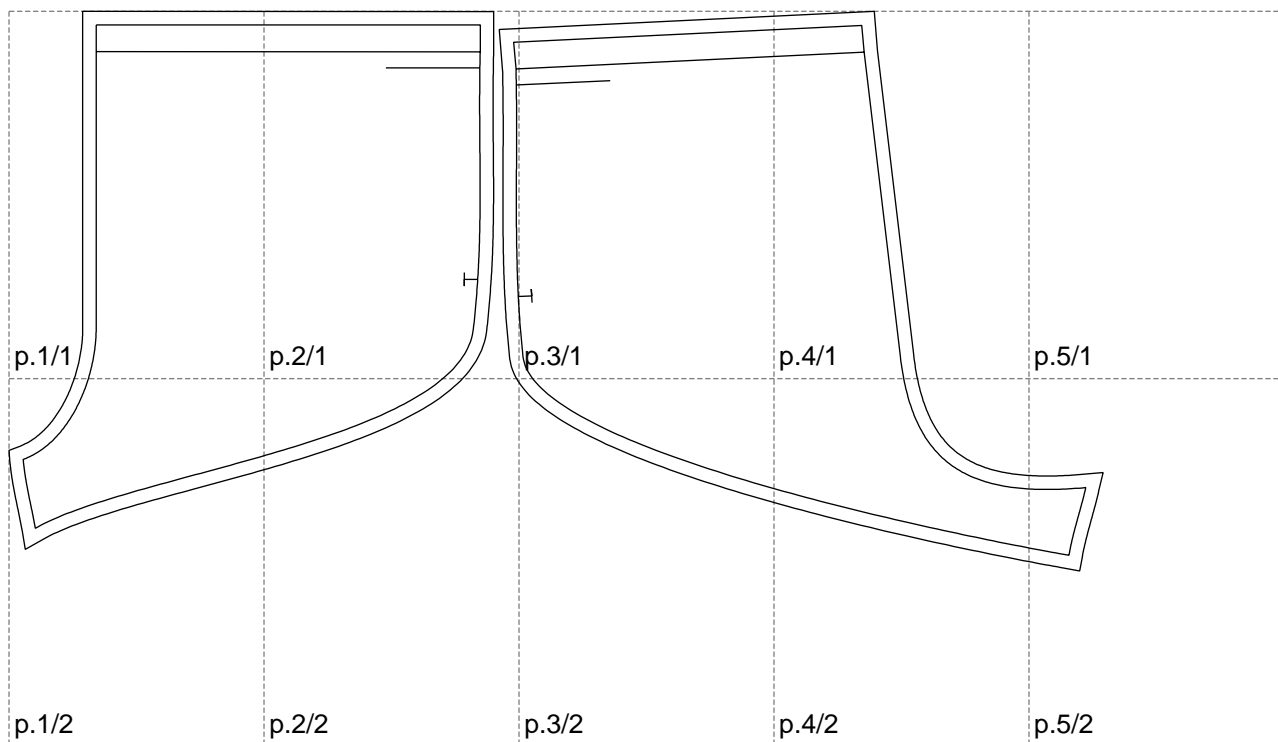

Not for print

Paper size: A4, size:814.40 x416.40 mm

# Example

size:1488.93 x416.40 mm

Maneken =1 ver.0

rz\_1=170

rz\_16=100

rz\_17=85.4

rz\_18=80.2

rz\_19=108

rz\_20=105.4

---

. . . . .  
. . . . .  
. . . . .