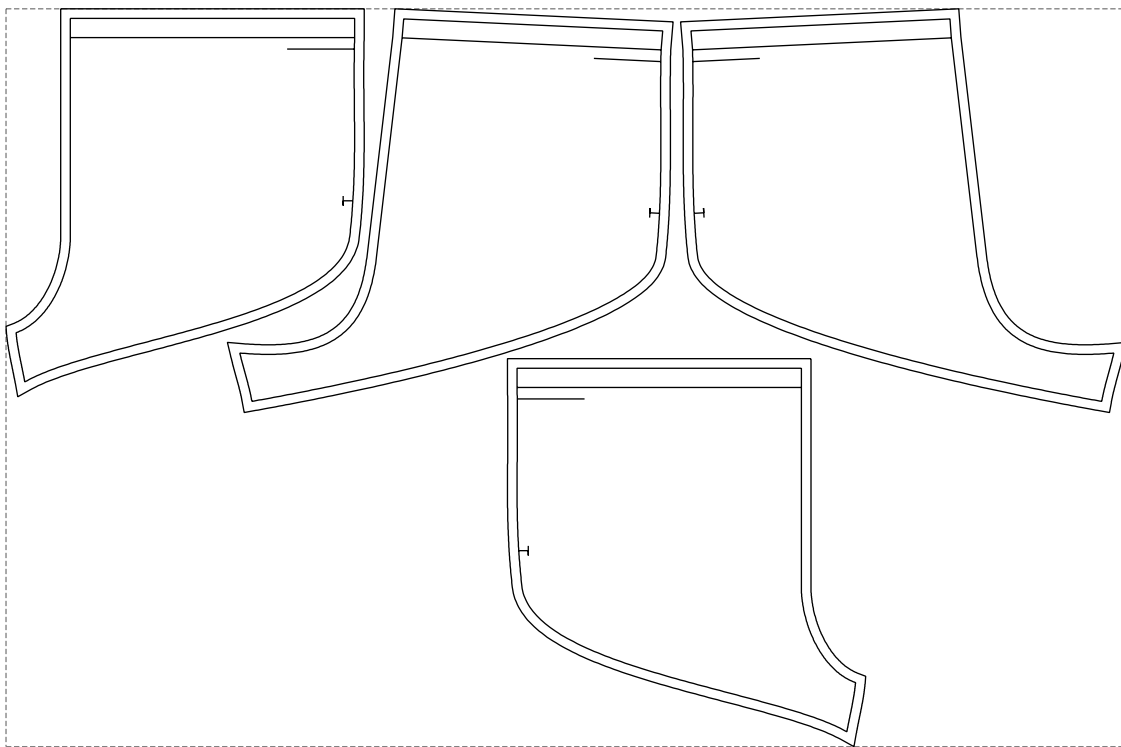

Not for print

Paper size: A4, size:845.96 x420.77 mm

# Example

size:1167.34 x769.19 mm

Maneken =1 ver.0

rz\_1=170

rz\_16=104

rz\_17=88.9

rz\_18=84.4

rz\_19=112

rz\_20=109.3

---

. . . . .  
. . . . .  
. . . . .