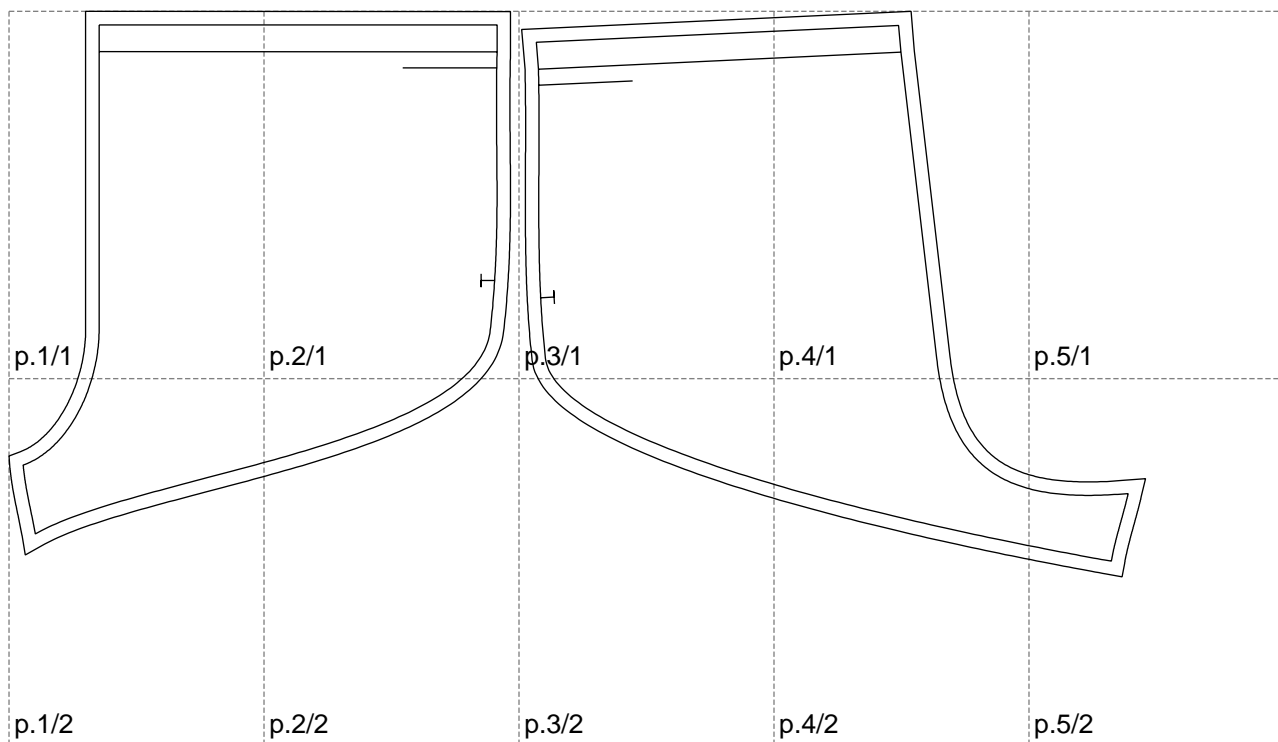

Not for print

Paper size: A4, size:845.96 x420.77 mm

# Example

size:1167.34 x769.19 mm

Maneken =1 ver.0

rz\_1=170

rz\_16=104

rz\_17=88.9

rz\_18=84.4

rz\_19=112

rz\_20=109.3

---

. . . . .  
. . . . .  
. . . . .