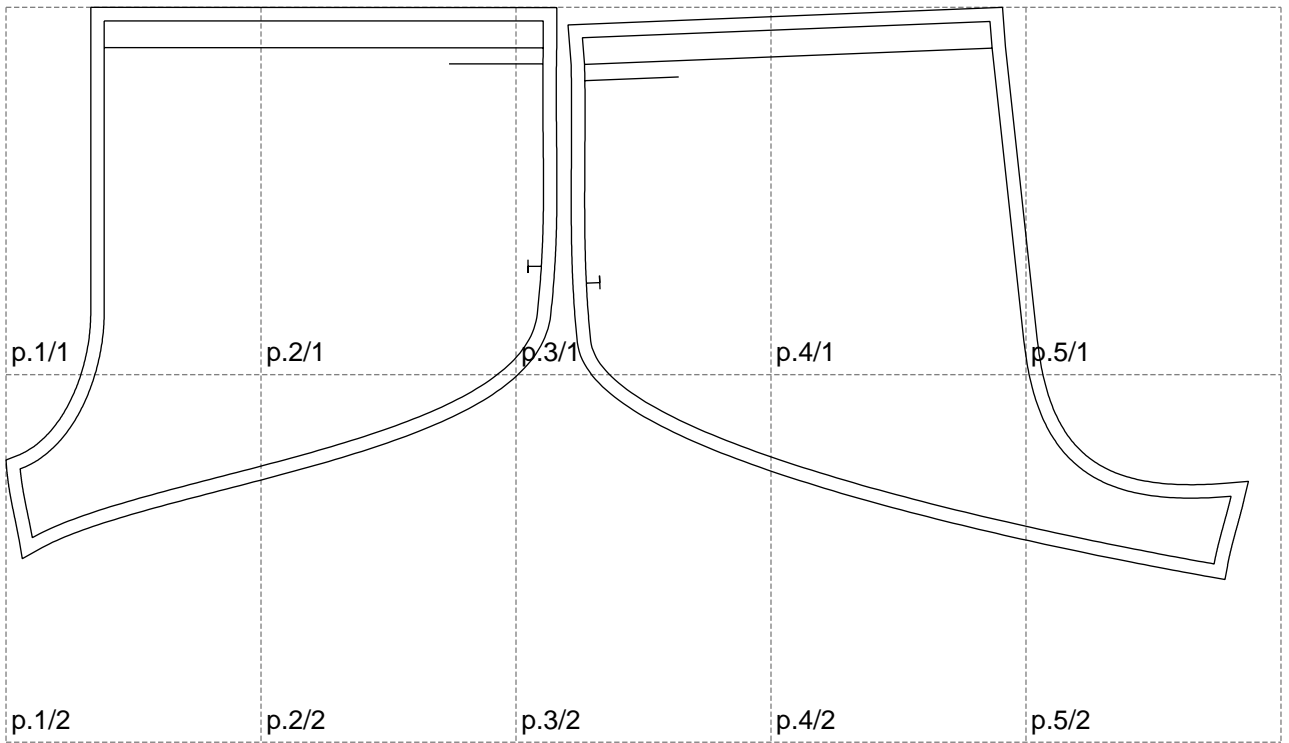

Not for print

Paper size: A4, size:924.75 x425.80 mm

# Example

size:1277.19 x775.87 mm

Maneken =1 ver.0

rz\_1=170

rz\_16=116

rz\_17=100

rz\_18=98.8

rz\_19=124

rz\_20=121

---

. . . . .  
. . . . .  
. . . . .